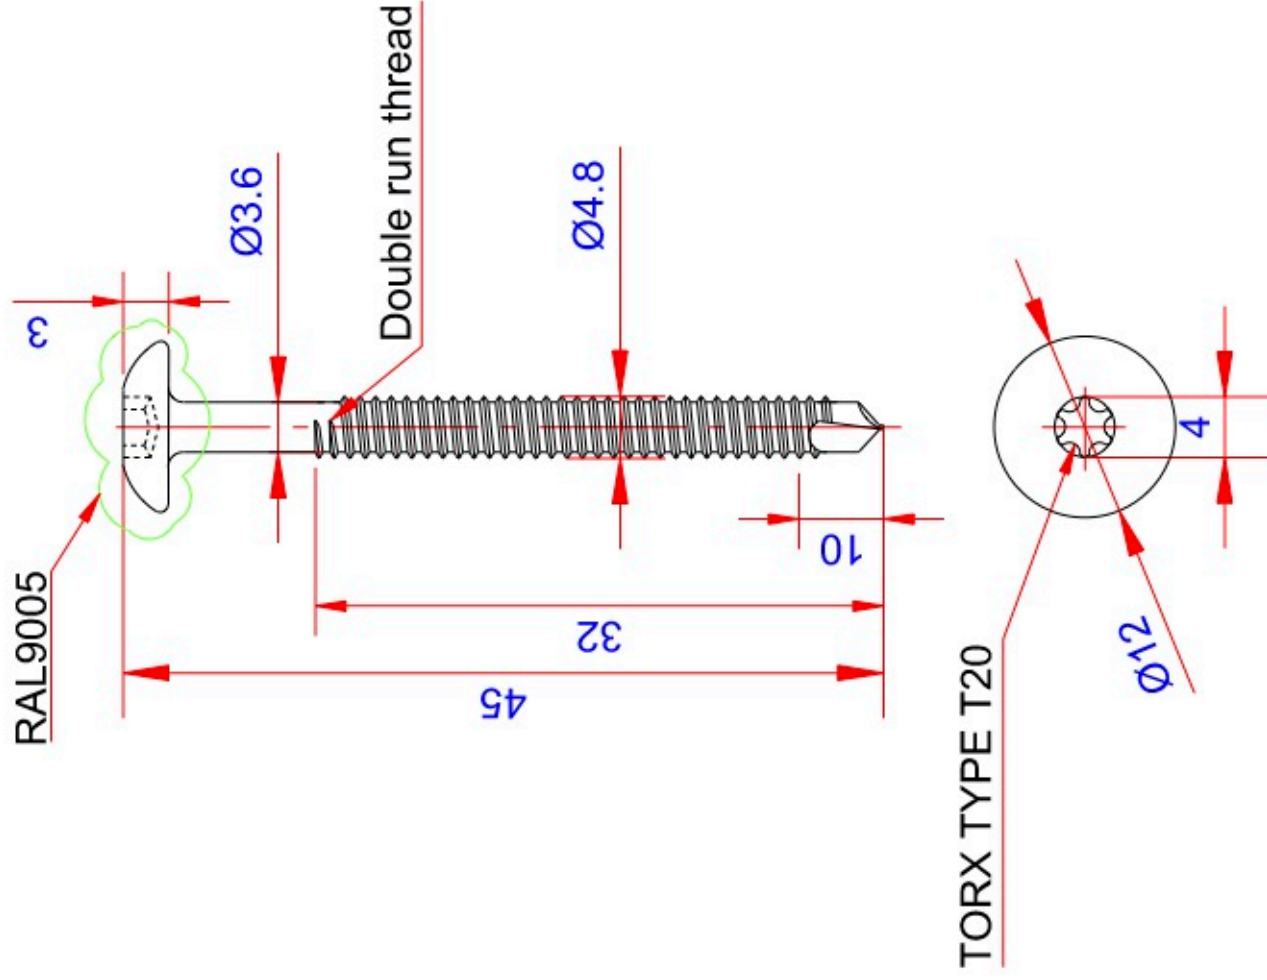

Data:	
Scale:	2:1
Material	Stainless Steel
Grade	SUS304-A2
Material weight	
Thread Surface	Stainless natural color
Head Color	SORT-RAL9005
Prod Spec	ST4.8x45mm.
Trade Spec	Ø4.8x45mm.
Pcs/box	200

Date	27.04.2023
NO	TP92302-GTB