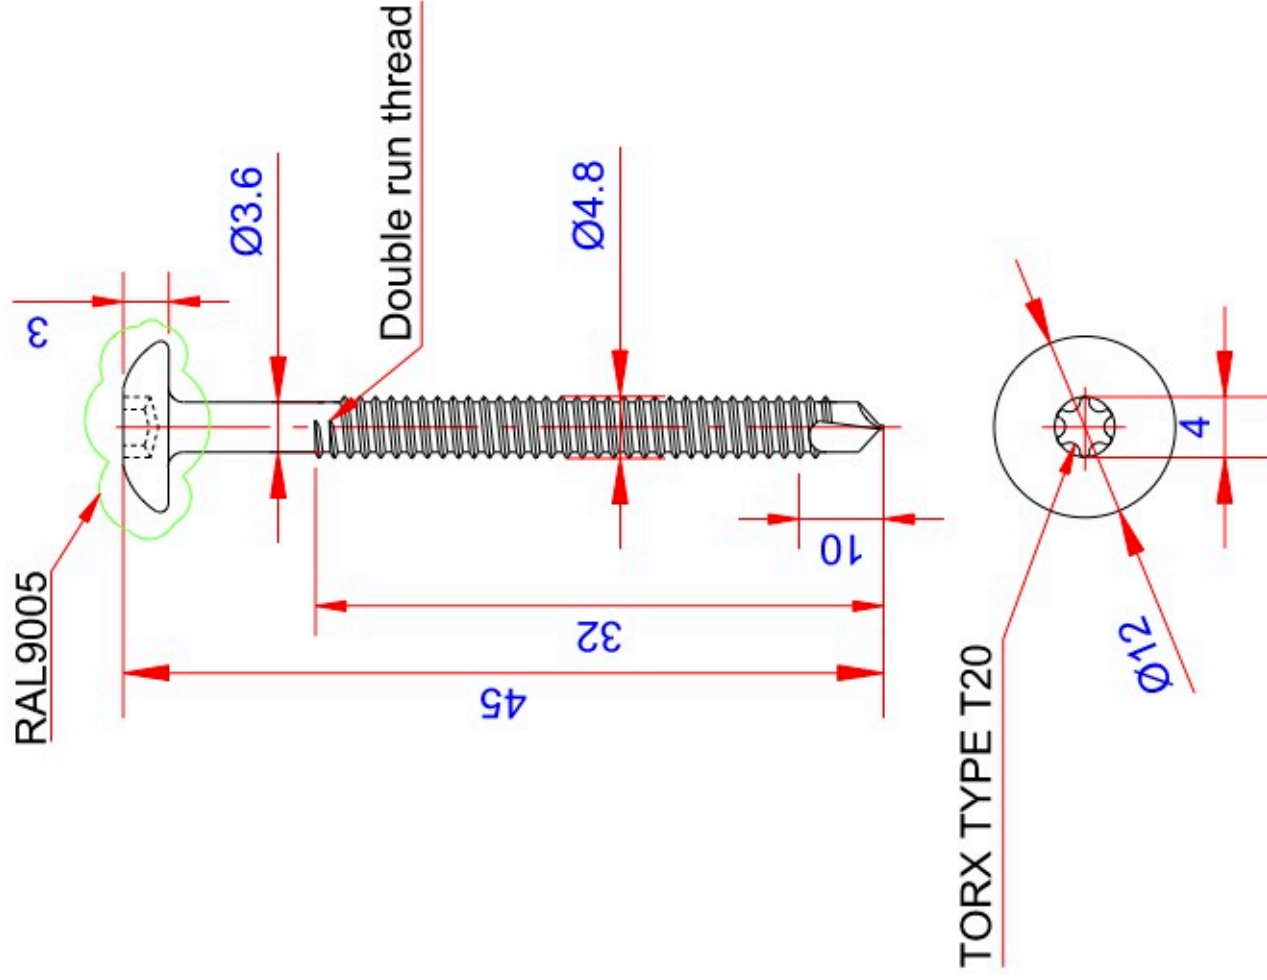

Data:	
Scale:	2:1
Material	Stainless Steel
Grade	SUS304-A2
Material weight	
Thread Surface	Stainless natural color
Head Color	SORT-RAL9005
Prod Spec	ST4.8x45mm.
Trade Spec	Ø4.8x45mm.
Pcs/bag	50

Date	27.04.2023
NO	TP92301-GTB