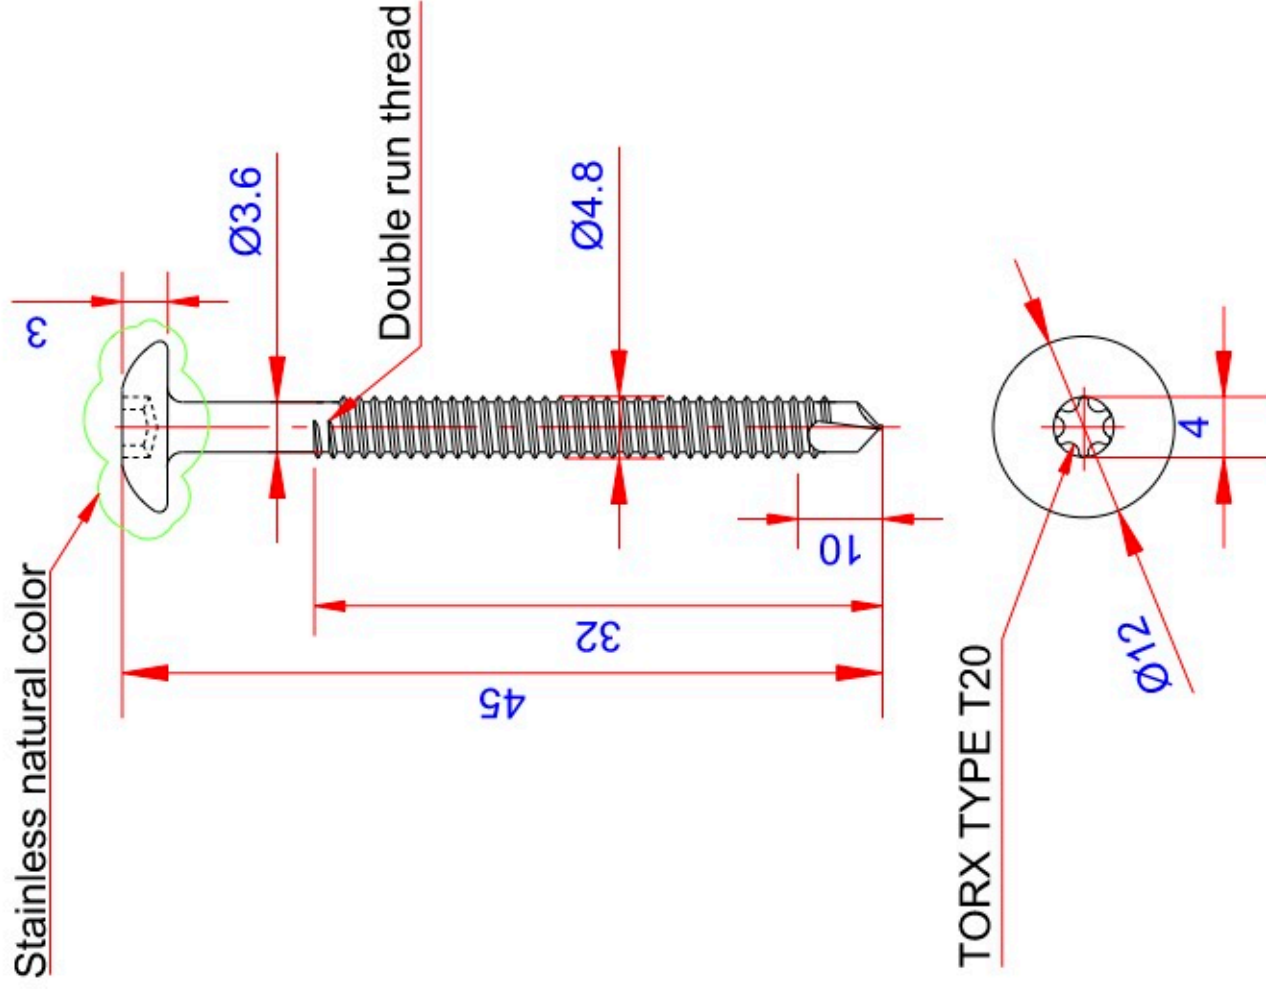

Data:	
Scale:	2:1
Material	Stainless Steel
Grade	SUS304-A2
Material weight	
Thread Surface	Stainless natural color
Head Color	RUSTFRI STÅL
	Stainless natural color
Prod Spec	ST4.8x45mm.
Trade Spec	Ø4.8x45mm.
Pcs/box	200