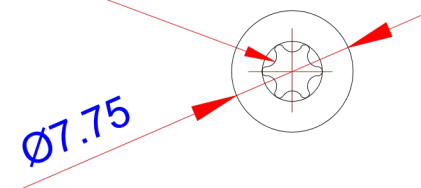

Product:

Træskrue - TX20/Screw - standard - TX20

Scale:	2:1
Material	Stainless Steel
Grade	SUS316L
Material weight	4g
Surface	Stainless natural color
Prod Spec	ST4.2x60mm.
Trade Spec	Ø4.2x60mm.
Pcs/bag	150Pcs/box

TORX TYPE T20

Drawing date	30.07.2019
Drawing number	TP92120-GTB