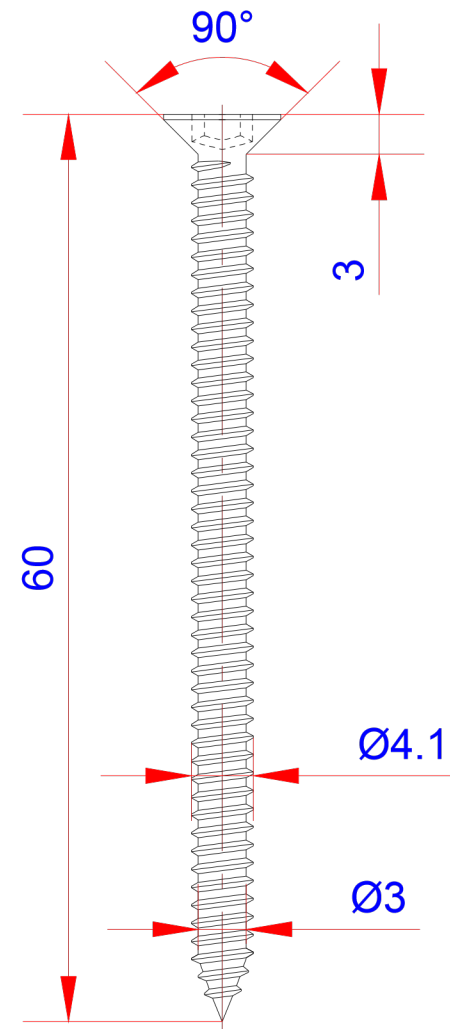

Product:

Træskrue - TX20/Screw - standard - TX20

Scale:	2:1
Material	Stainless Steel
Grade	SUS316L
Material weight	4g
Surface	Stainless natural color
Prod Spec	ST4.2x60mm.
Trade Spec	Ø4.2x60mm.
Pcs/bag	150Pcs/box

TORX TYPE T20

Drawing date	30.07.2019
Drawing number	TP92120-GTB