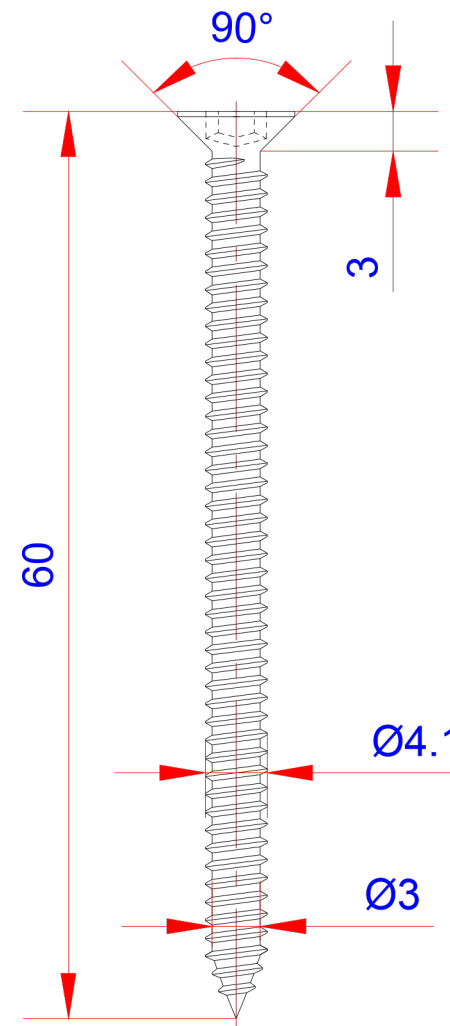

Product:

Træskrue - TX20/Screw - standard - TX20

Scale:	2:1
Material	Stainless Steel
Grade	SUS316L
Material weight	4g
Surface	Stainless natural color
Prod Spec	ST4.2x60mm.
Trade Spec	Ø4.2x60mm.
Pcs/bag	50Pcs/bag

TORX TYPE T20

Drawing date	30.07.2019
Drawing number	TP92119-GTB