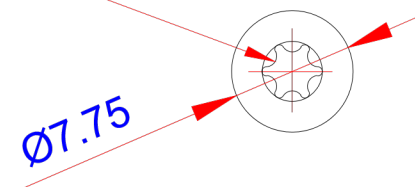

Product:

Træskrue - TX20/Screw - standard - TX20

Scale:	2:1
Material	Stainless Steel
Grade	SUS316L
Material weight	4g
Surface	Stainless natural color
Prod Spec	ST4.2x60mm.
Trade Spec	Ø4.2x60mm.
Pcs/bag	50Pcs/bag

TORX TYPE T20

Drawing date	30.07.2019
Drawing number	TP92119-GTB