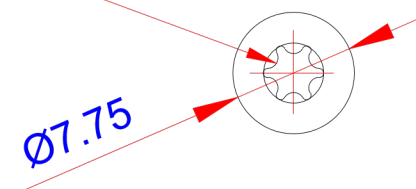

Product:

Træskrue - TX20/Screw - standard - TX20

Scale:	2:1
Material	Stainless Steel
Grade	SUS316L
Material weight	3.5g
Surface	Stainless natural color
Prod Spec	ST4.2x50mm.
Trade Spec	Ø4.2x50mm.
Pcs/bag	150Pcs/box

TORX TYPE T20

Drawing date	30.07.2019
Drawing number	TP92118-GTB