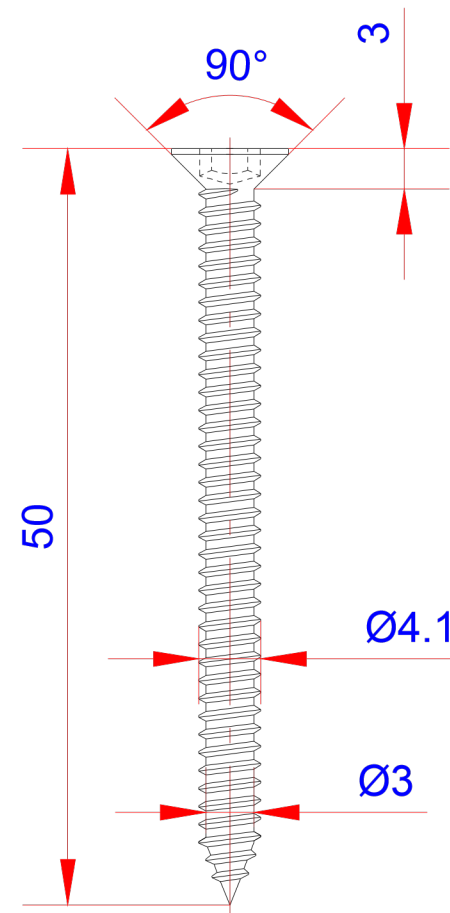

Product:

Træskrue - TX20/Screw - standard - TX20

Scale:	2:1
Material	Stainless Steel
Grade	SUS316L
Material weight	3.5g
Surface	Stainless natural color
Prod Spec	ST4.2x50mm.
Trade Spec	Ø4.2x50mm.
Pcs/bag	150Pcs/box

TORX TYPE T20

Drawing date	30.07.2019
Drawing number	TP92118-GTB