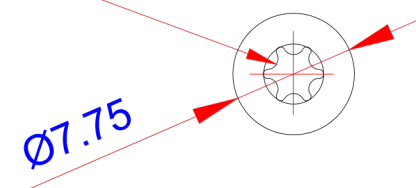

Product:

Træskrue - TX20/Screw - standard - TX20

Scale:	2:1
Material	Stainless Steel
Grade	SUS316L
Material weight	3.5g
Surface	Stainless natural color
Prod Spec	ST4.2x50mm.
Trade Spec	Ø4.2x50mm.
Pcs/bag	50Pcs/bag

TORX TYPE T20

Drawing date	30.07.2019
Drawing number	TP92117-GTB