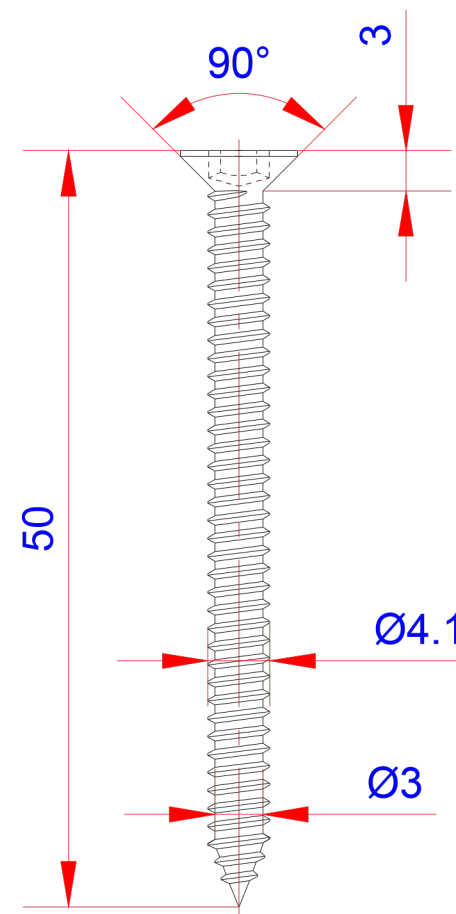

Product:

Træskrue - TX20/Screw - standard - TX20

Scale:	2:1
Material	Stainless Steel
Grade	SUS316L
Material weight	3.5g
Surface	Stainless natural color
Prod Spec	ST4.2x50mm.
Trade Spec	Ø4.2x50mm.
Pcs/bag	50Pcs/bag

TORX TYPE T20

Drawing date	30.07.2019
Drawing number	TP92117-GTB