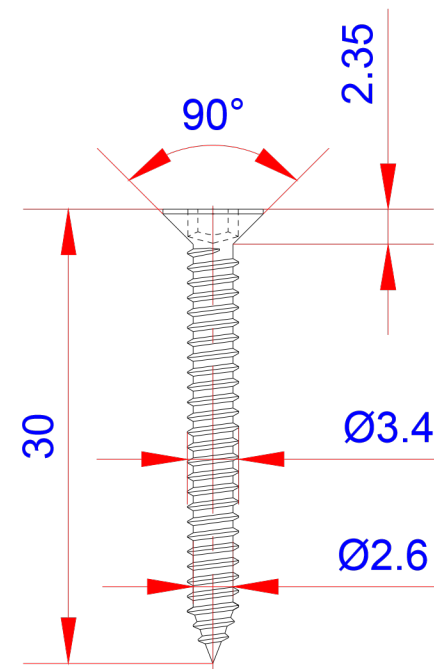

Product:

Træskrue - TX15/Screw - standard - TX15

Scale:	2:1
Material	Stainless Steel
Grade	SUS316L
Material weight	1.67g
Surface	Stainless natural color
Prod Spec	ST3.5x30mm.
Trade Spec	Ø3.5x30mm.
Pcs/bag	250Pcs/box

TORX TYPE T15

Drawing date	30.07.2019
Drawing number	TP92114-GTB