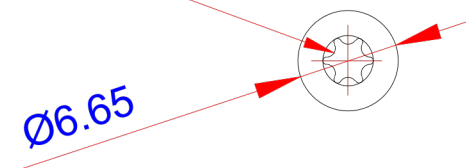

Product:

Træskrue - TX15/Screw - standard - TX15

Scale:	2:1
Material	Stainless Steel
Grade	SUS316L
Material weight	1.67g
Surface	Stainless natural color
Prod Spec	ST3.5x30mm.
Trade Spec	Ø3.5x30mm.
Pcs/bag	250Pcs/box

TORX TYPE T15

Drawing date	30.07.2019
Drawing number	TP92114-GTB