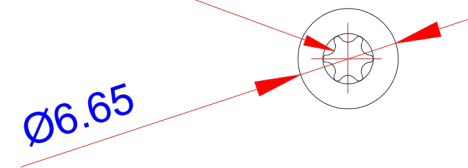

Product:

Træskrue - TX15/Screw - standard - TX15

Scale:	2:1
Material	Stainless Steel
Grade	SUS316L
Material weight	1.67g
Surface	Stainless natural color
Prod Spec	ST3.5x30mm.
Trade Spec	Ø3.5x30mm.
Pcs/bag	100Pcs/bag

TORX TYPE T15

Drawing date	30.07.2019
Drawing number	TP92113-GTB