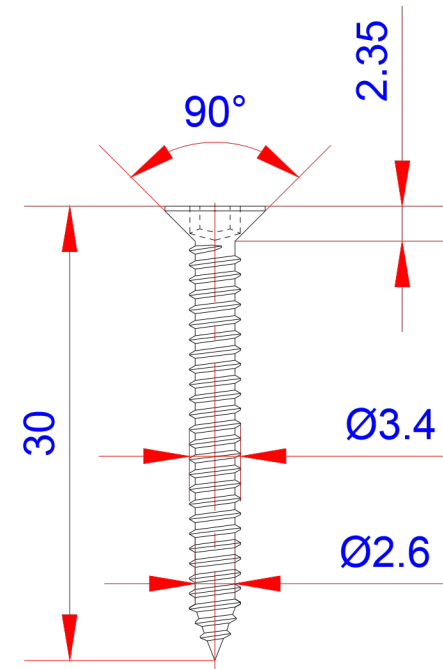

Product:

Træskrue - TX15/Screw - standard - TX15

Scale:	2:1
Material	Stainless Steel
Grade	SUS316L
Material weight	1.67g
Surface	Stainless natural color
Prod Spec	ST3.5x30mm.
Trade Spec	Ø3.5x30mm.
Pcs/bag	100Pcs/bag

TORX TYPE T15

Drawing date	30.07.2019
Drawing number	TP92113-GTB