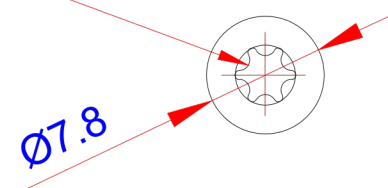

Product: Træskrue med borespids - TX20/Screw - self drilling - TX20

Scale:	2:1
Material	Stainless Steel
Grade	SUS316L
Material weight	3.96g
Surface	Stainless natural color
Prod Spec	ST4.2x60mm.
Trade Spec	Ø4.2x60mm.
Pcs/bag	150Pcs/box

TORX TYPE T20

Drawing date	30.07.2019
Drawing number	TP92112-GTB