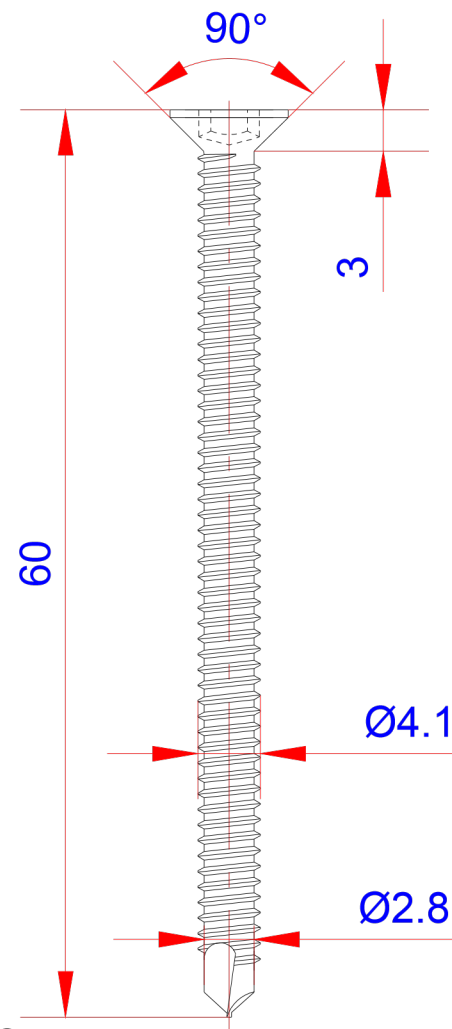

Product: Træskrue med borespids - TX20/Screw - self drilling - TX20

Scale:	2:1
Material	Stainless Steel
Grade	SUS316L
Material weight	3.96g
Surface	Stainless natural color
Prod Spec	ST4.2x60mm.
Trade Spec	Ø4.2x60mm.
Pcs/bag	150Pcs/box

TORX TYPE T20

Drawing date	30.07.2019
Drawing number	TP92112-GTB