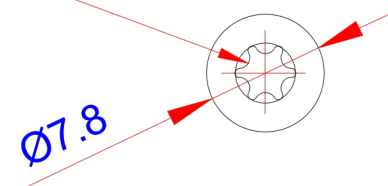

**Product:** Træskruer med borespids - TX20/Screw - self drilling - TX20

Scale:	2:1
Material	Stainless Steel
Grade	SUS316L
Material weight	3.96g
Surface	Stainless natural color
Prod Spec	ST4.2x60mm.
Trade Spec	Ø4.2x60mm.
Pcs/bag	50Pcs/bag

TORX TYPE T20

Drawing date	30.07.2019
Drawing number	TP92111-GTB