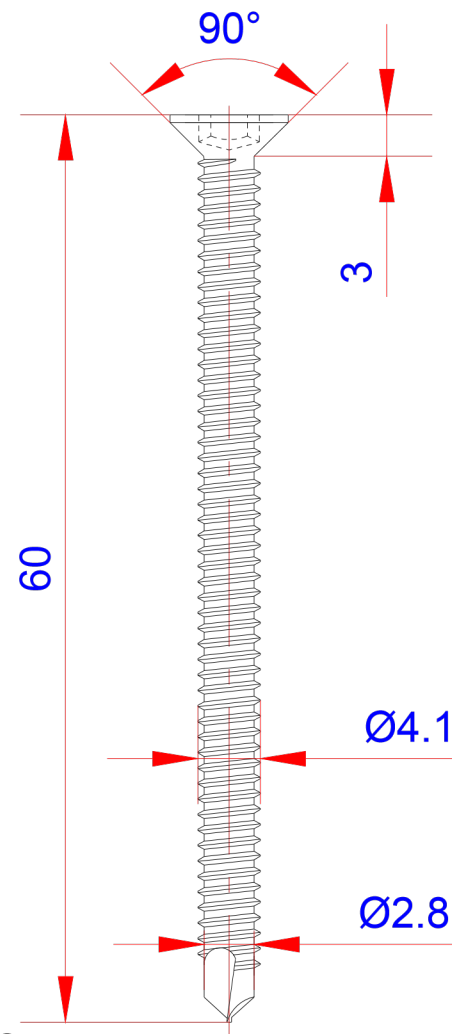

**Product:** Træskruer med borespids - TX20/Screw - self drilling - TX20

Scale:	2:1
Material	Stainless Steel
Grade	SUS316L
Material weight	3.96g
Surface	Stainless natural color
Prod Spec	ST4.2x60mm.
Trade Spec	Ø4.2x60mm.
Pcs/bag	50Pcs/bag

TORX TYPE T20

Drawing date	30.07.2019
Drawing number	TP92111-GTB