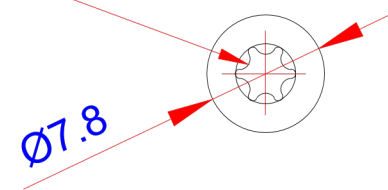

Product:

Træskrue med borespids - TX20/Screw - self drilling - TX20

Scale:	2:1
Material	Stainless Steel
Grade	SUS316L
Material weight	3.3g
Surface	Stainless natural color
Prod Spec	ST4.2x50mm.
Trade Spec	Ø4.2x50mm.
Pcs/bag	150Pcs/box

TORX TYPE T20

Drawing date	30.07.2019
Drawing number	TP92110-GTB