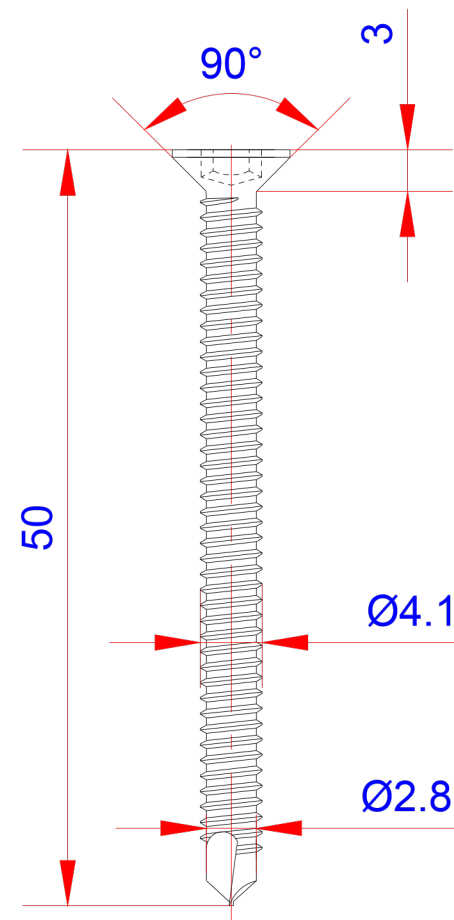

Product:

Træskrue med borespids - TX20/Screw - self drilling - TX20

Scale:	2:1
Material	Stainless Steel
Grade	SUS316L
Material weight	3.3g
Surface	Stainless natural color
Prod Spec	ST4.2x50mm.
Trade Spec	Ø4.2x50mm.
Pcs/bag	150Pcs/box

TORX TYPE T20

Drawing date	30.07.2019
Drawing number	TP92110-GTB