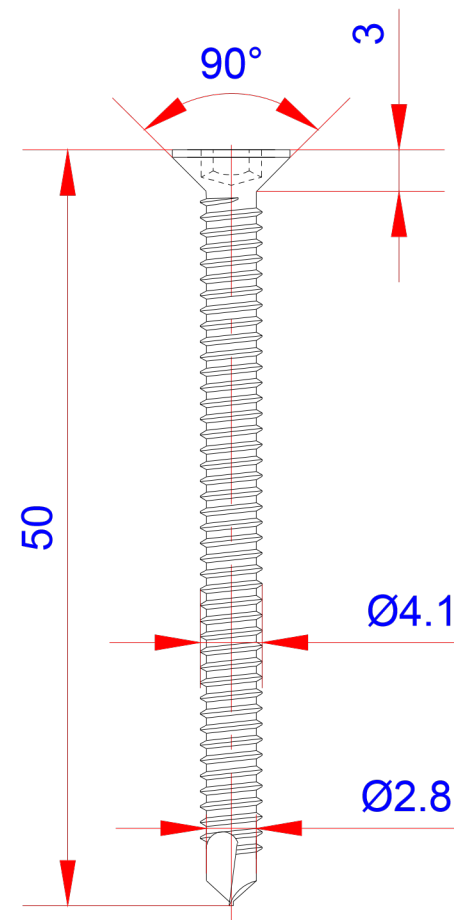

Product:

Træskrue med borespids - TX20/Screw - self drilling - TX20

Scale:	2:1
Material	Stainless Steel
Grade	SUS316L
Material weight	3.3g
Surface	Stainless natural color
Prod Spec	ST4.2x50mm.
Trade Spec	Ø4.2x50mm.
Pcs/bag	50Pcs/bag

TORX TYPE T20

Drawing date	30.07.2019
Drawing number	TP92109-GTB