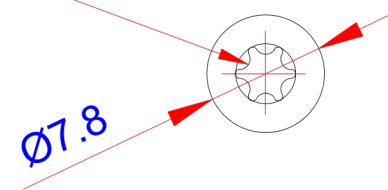

Product:

Træskrue med borespids - TX20/Screw - self drilling - TX20

Scale:	2:1
Material	Stainless Steel
Grade	SUS316L
Material weight	3.3g
Surface	Stainless natural color
Prod Spec	ST4.2x50mm.
Trade Spec	Ø4.2x50mm.
Pcs/bag	50Pcs/bag

TORX TYPE T20

Drawing date	30.07.2019
Drawing number	TP92109-GTB