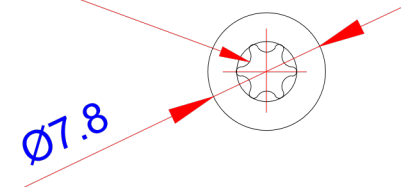

Product: Træskruer med borespids - TX20/Screw - self drilling - TX20

Scale:	2:1
Material	Stainless Steel
Grade	SUS316L
Material weight	2.68g
Surface	Stainless natural color
Prod Spec	ST4.2x40mm.
Trade Spec	Ø4.2x40mm.
Pcs/bag	250Pcs/box

TORX TYPE T20

Drawing date	30.07.2019
Drawing number	TP92108-GTB