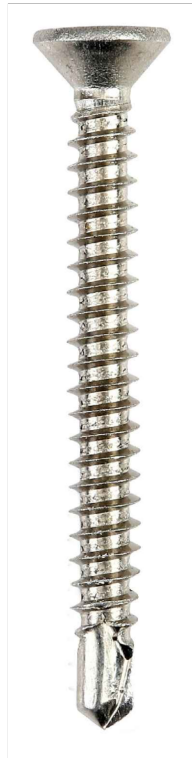

Product: Træskruer med borespids - TX20/Screw - self drilling - TX20

Scale:	2:1
Material	Stainless Steel
Grade	SUS316L
Material weight	2.68g
Surface	Stainless natural color
Prod Spec	ST4.2x40mm.
Trade Spec	Ø4.2x40mm.
Pcs/bag	250Pcs/box

TORX TYPE T20

Drawing date	30.07.2019
Drawing number	TP92108-GTB