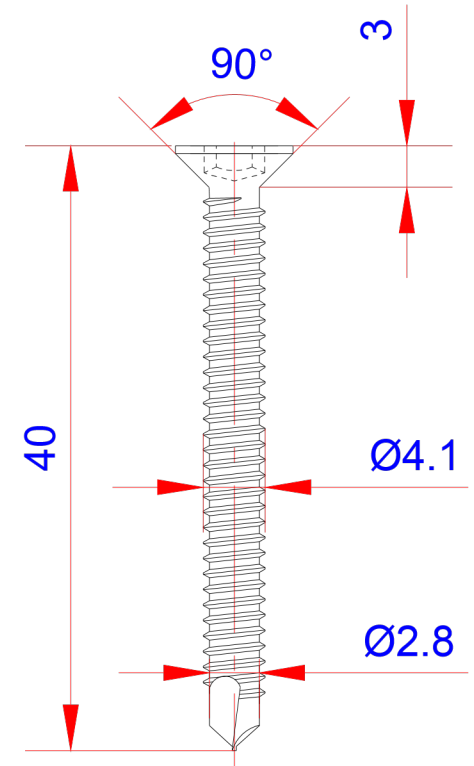

Product: Træskruer med borespids - TX20/Screw - self drilling - TX20

Scale:	2:1
Material	Stainless Steel
Grade	SUS316L
Material weight	2.68g
Surface	Stainless natural color
Prod Spec	ST4.2x40mm.
Trade Spec	Ø4.2x40mm.
Pcs/bag	250Pcs/box

TORX TYPE T20

Drawing date	30.07.2019
Drawing number	TP92108-GTB