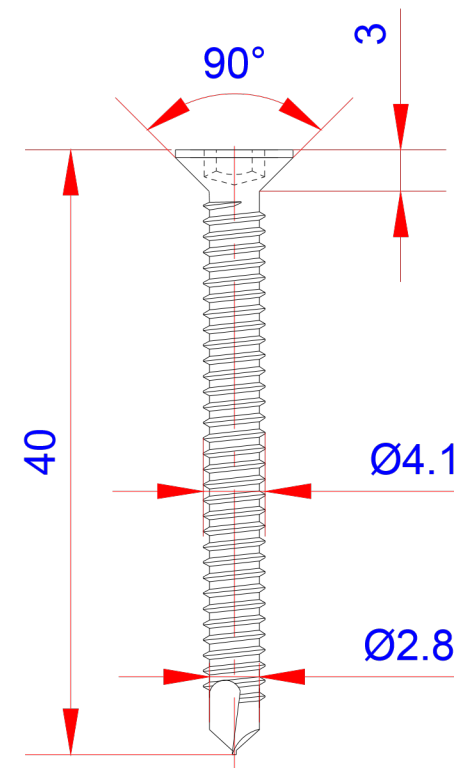

Product: Træskruer med borespids - TX20/Screw - self drilling - TX20

Scale:	2:1
Material	Stainless Steel
Grade	SUS316L
Material weight	2.68g
Surface	Stainless natural color
Prod Spec	ST4.2x40mm.
Trade Spec	Ø4.2x40mm.
Pcs/bag	100Pcs/bag

TORX TYPE T20

Drawing date	30.07.2019
Drawing number	TP92107-GTB