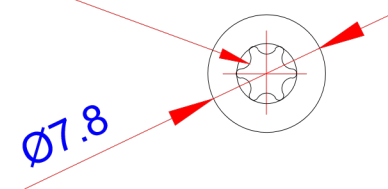

Product: Træskruer med borespids - TX20/Screw - self drilling - TX20

Scale:	2:1
Material	Stainless Steel
Grade	SUS316L
Material weight	2.68g
Surface	Stainless natural color
Prod Spec	ST4.2x40mm.
Trade Spec	Ø4.2x40mm.
Pcs/bag	100Pcs/bag

TORX TYPE T20

Drawing date	30.07.2019
Drawing number	TP92107-GTB