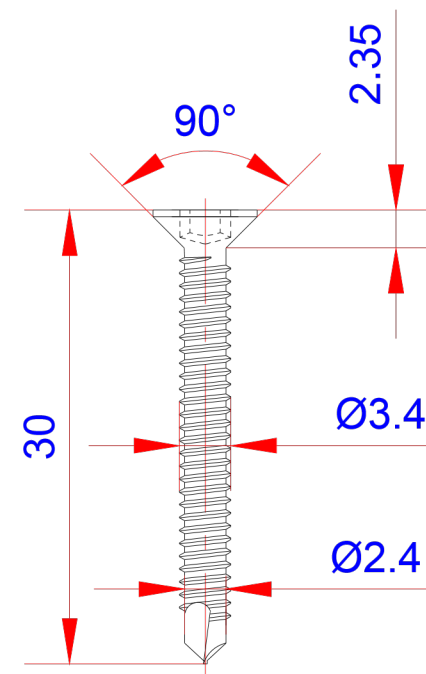

**Product:** Træskrue med borespids - TX15/Screw - self drilling - TX15

Scale:	2:1
Material	Stainless Steel
Grade	SUS316L
Material weight	1.6g
Surface	Stainless natural color
Prod Spec	ST3.5x30mm.
Trade Spec	Ø3.5x30mm.
Pcs/bag	100Pcs/bag

TORX TYPE T15

Drawing date	30.07.2019
Drawing number	TP92105-GTB