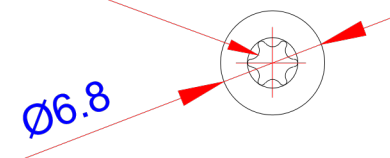

Drawing date	30.07.2019
Drawing number	TP92105-GTB