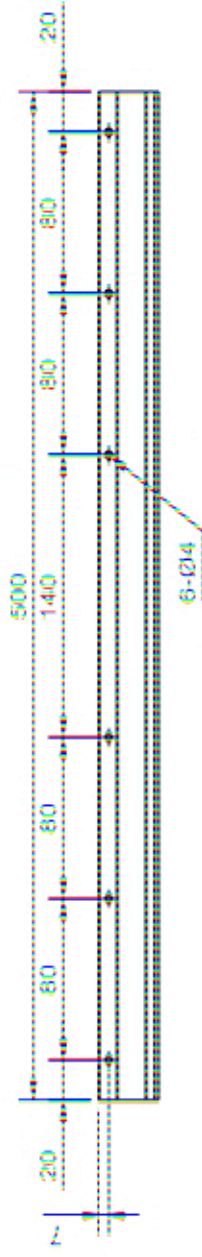

Data:	
Scale:	1:5
Material	EN AW-1060-H24
Material thickness	0.6 mm.
Material length	500 mm.
Pcs/pallet	
Pcs/box	

NOTE:

Date	27.04.2023
NO	TP21002-GTB