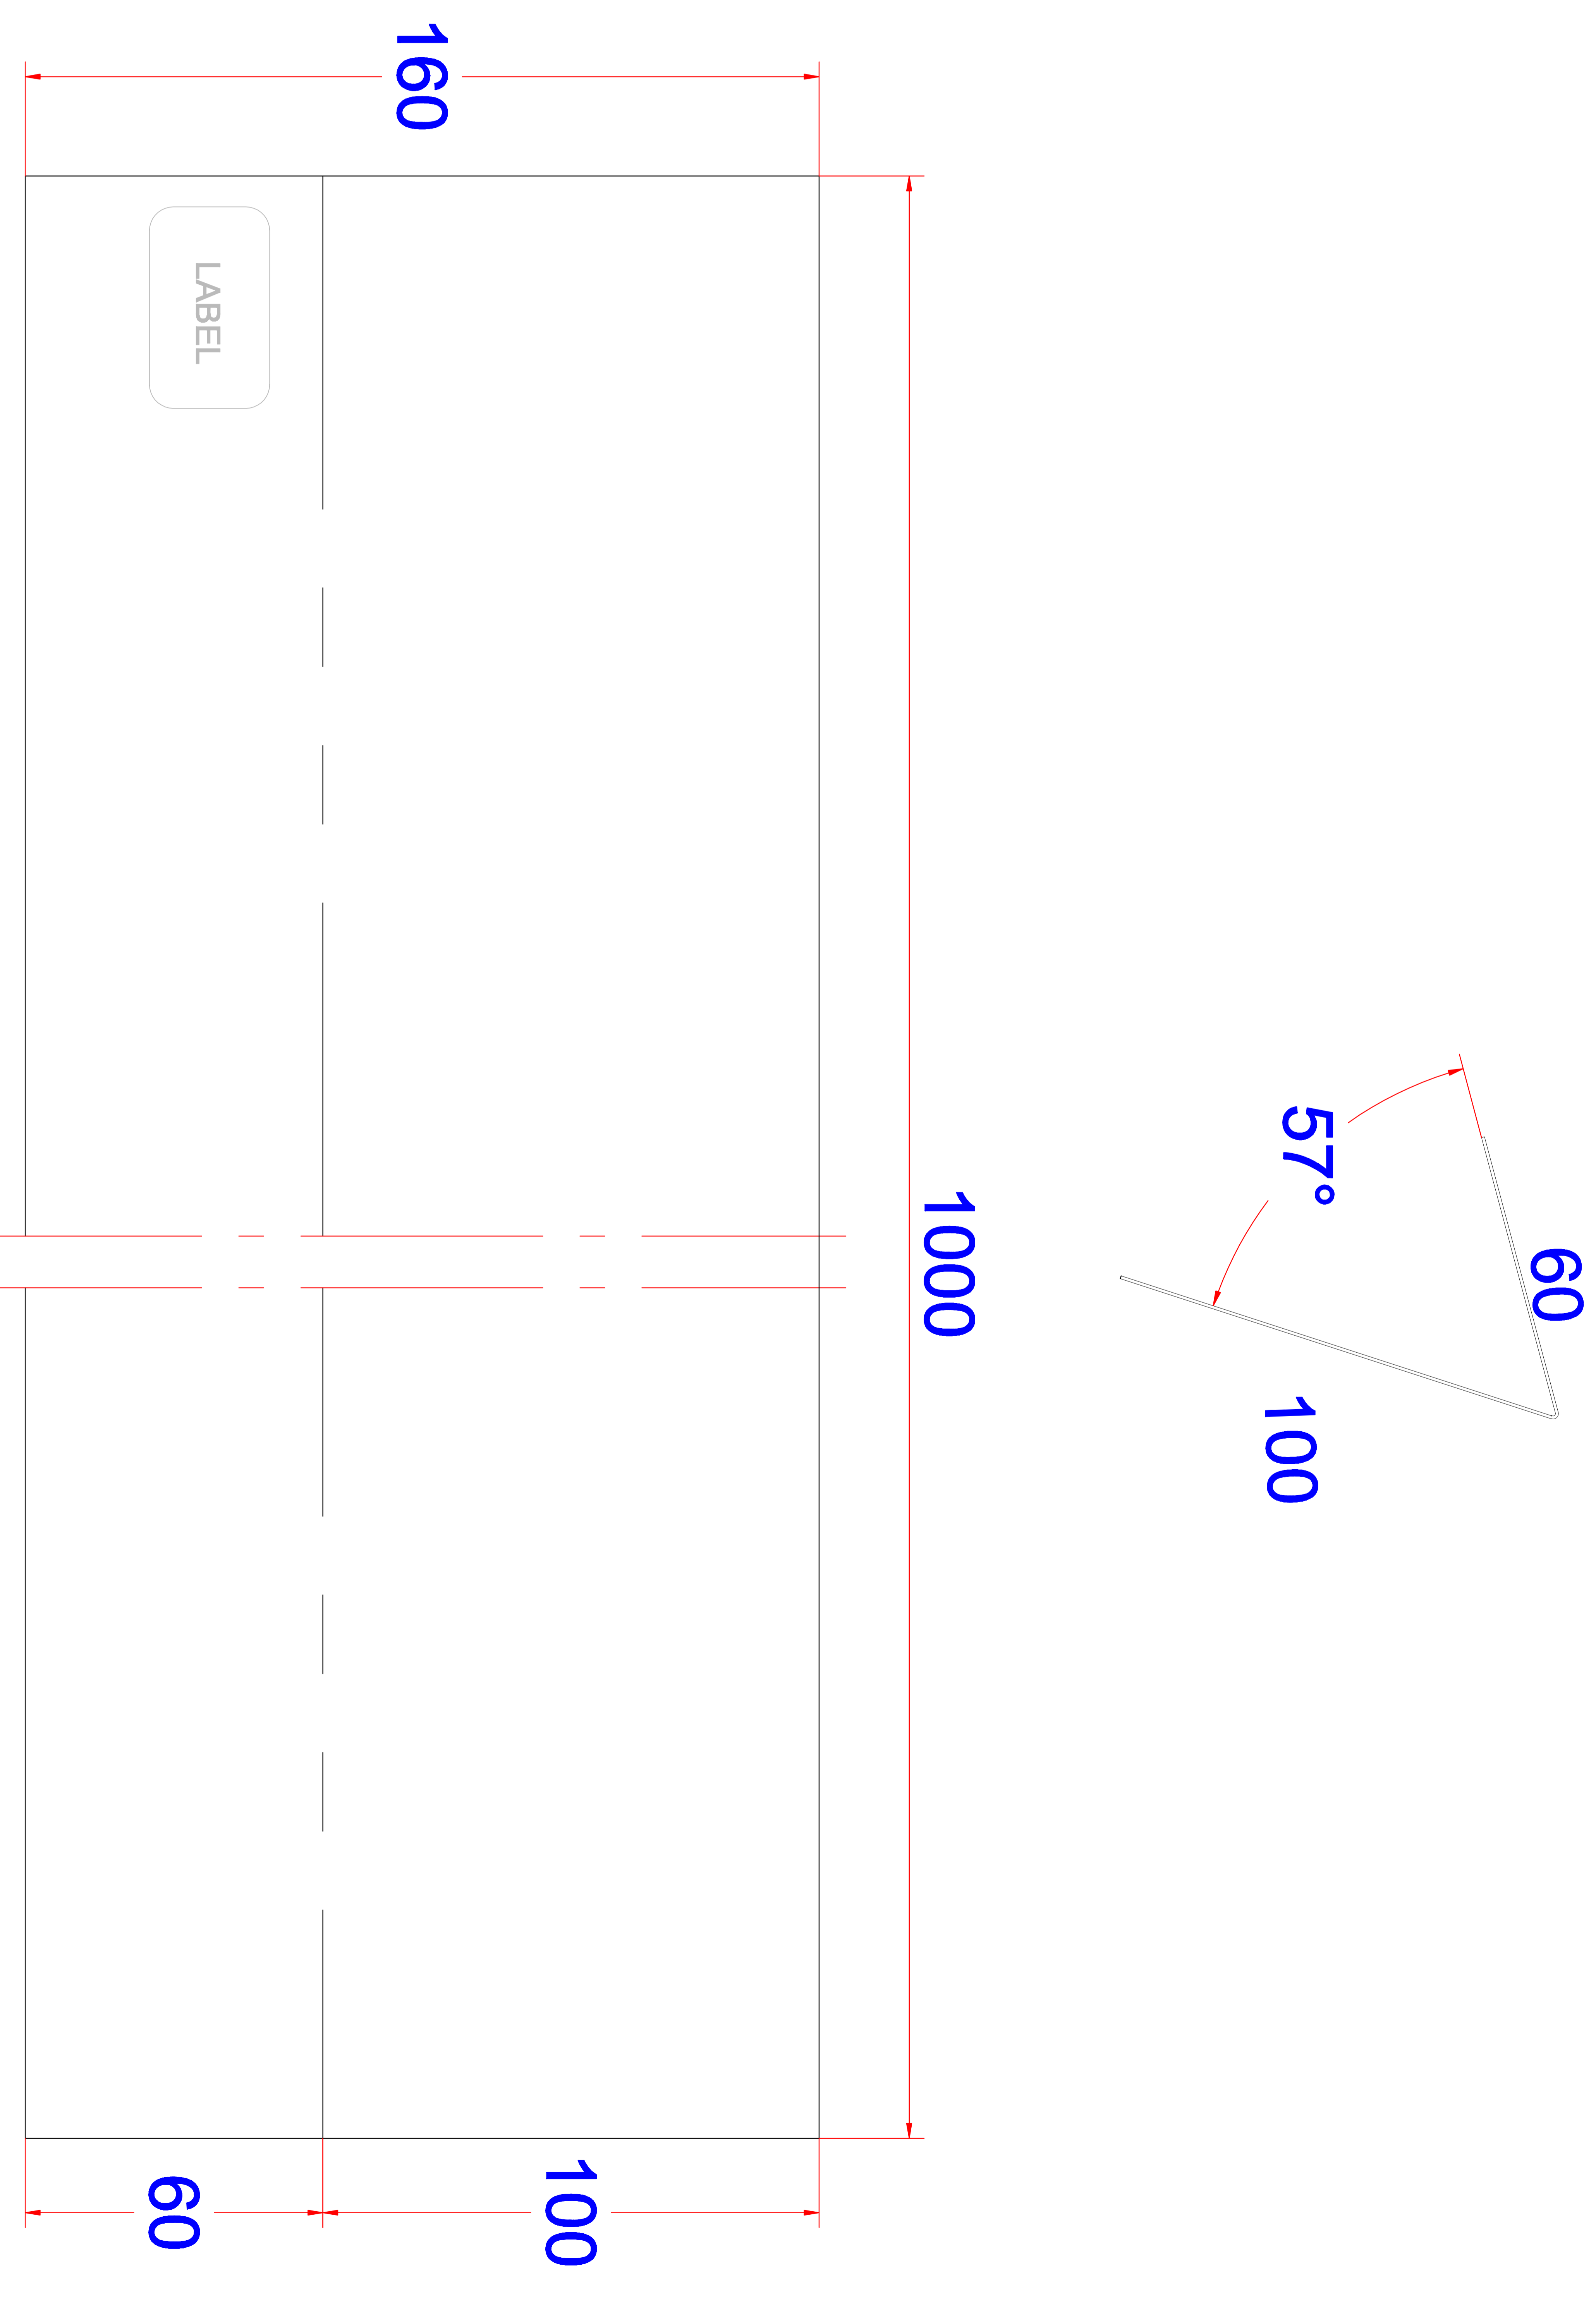

GT-BUILD

Product:

Alu Sneglehegn 100

Data:

Scale: 1:1

Material EN AW-1060-H14

Material thickness 0.6 mm.

Material length 1000 mm.

Pcs/pallet

Pcs/box

NOTE:

Date 24.01.2018

NO. TP14001-GTB