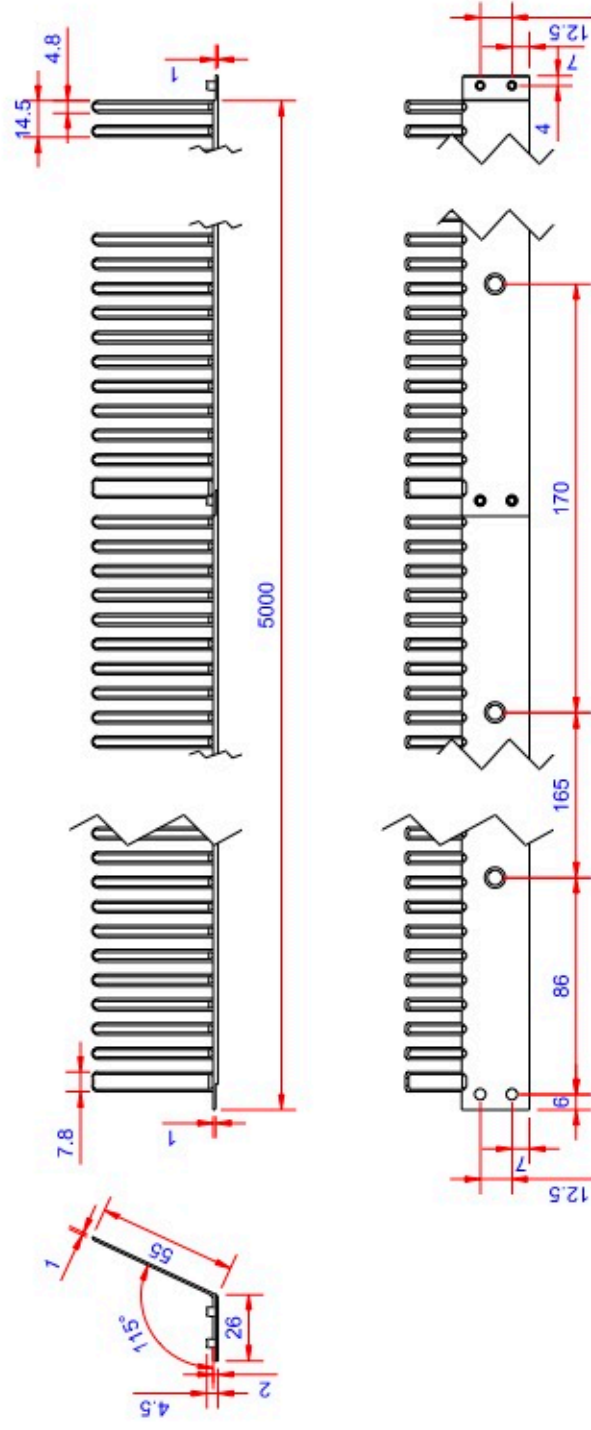

Data:	
Scale:	1:3
Material:	PP
Material thickness:	2.0 mm.
Material length:	5000 mm.
Pcs/pallet	
Pcs/box	

Color:  
 RAL9005

Date	13.04.2023
NO	TP13507-GTB