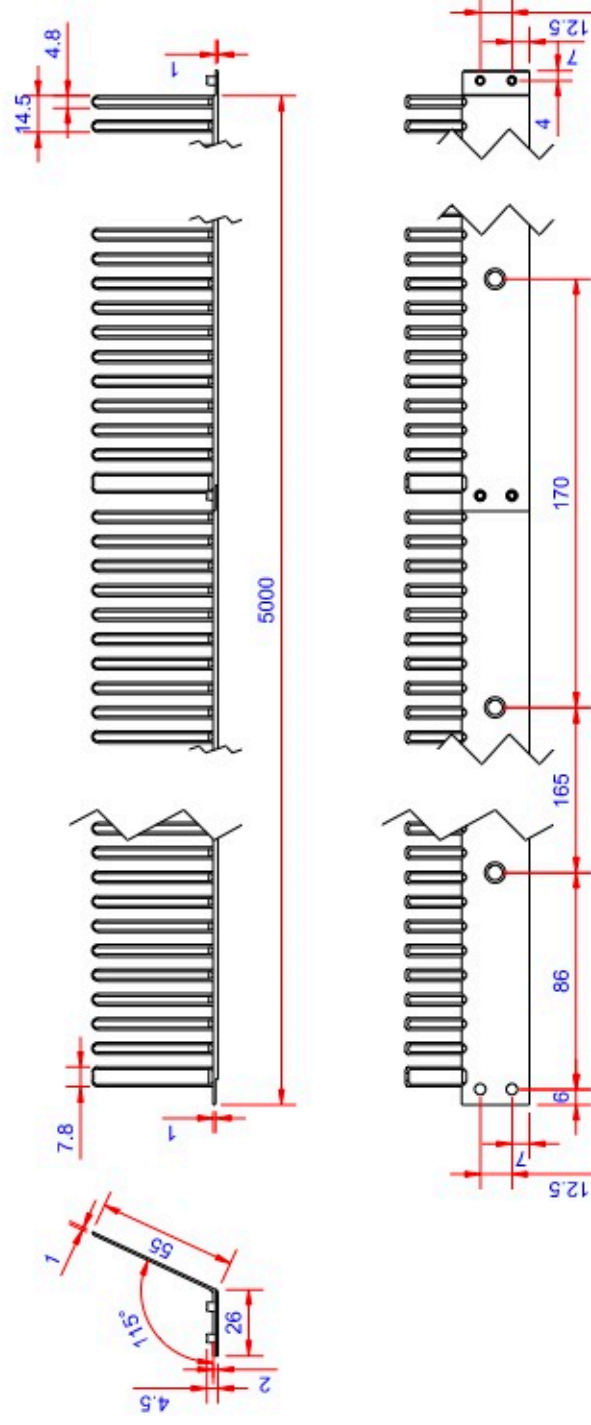

Data:	
Scale:	1:3
Material	PP
Material thickness	2.0 mm.
Material length	5000 mm.
Pcs/pallet	
Pcs/box	

Color:
 RAL8004

Date	13.04.2023
NO	TP13506-GTB