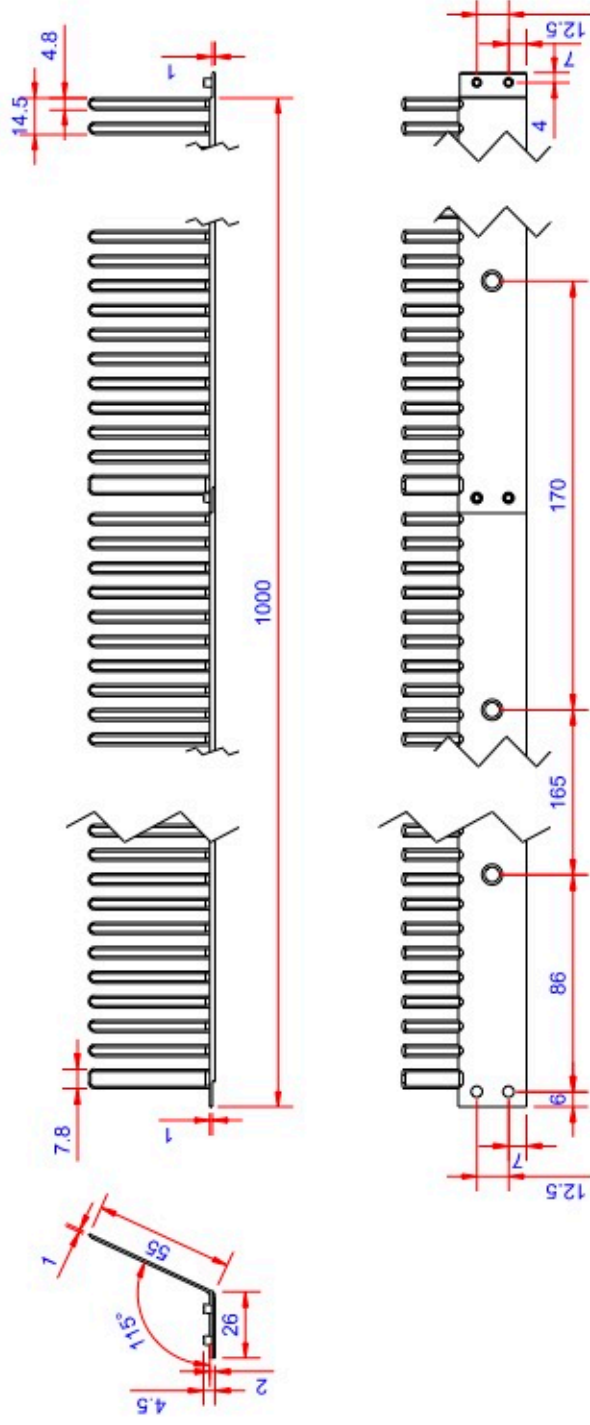

Data:	
Scale:	1:3
Material:	PP
Material thickness:	2.0 mm.
Material length:	1000 mm.
Pcs/pallet	
Pcs/box	

Color:
RAL8004

Date	13.04.2023
NO	TP13106-GTB