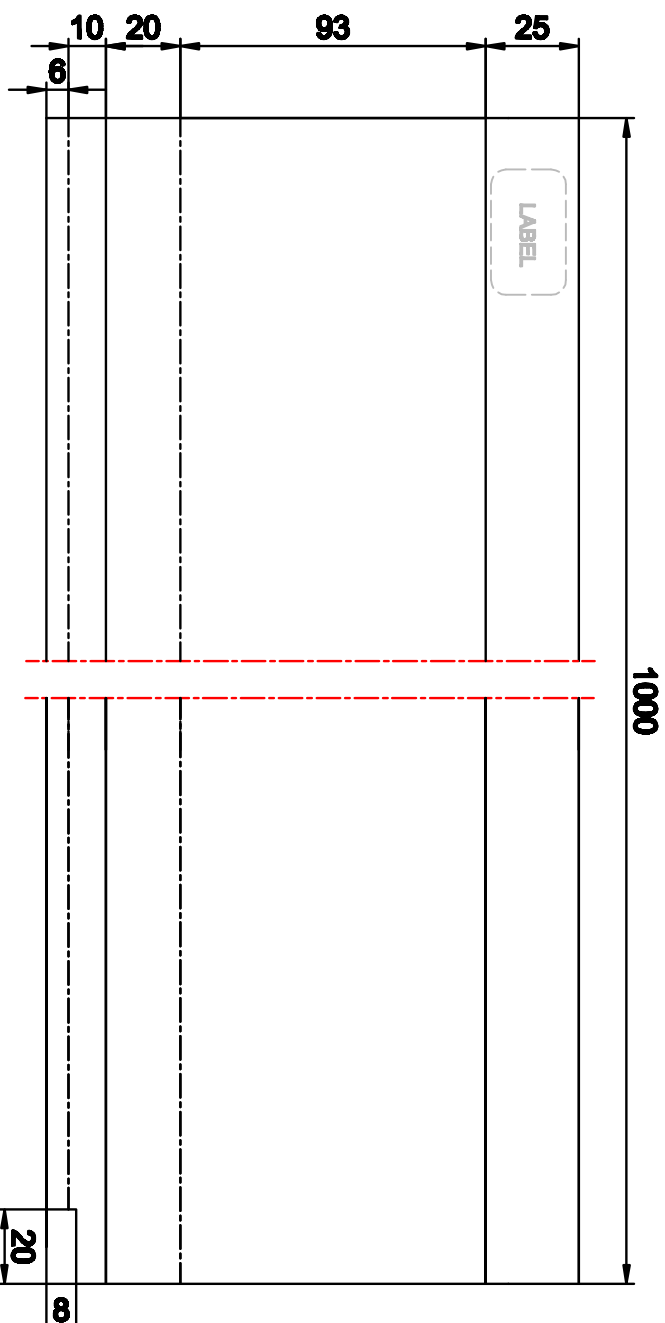

GT-BUILD

Product:

Sålbænk 90mm

Data:

Scale: 1:1

Material: EN AW-1050-H14

Material thickness: 0.6 mm.

Material length: 1000 mm.

Pcs/pallet: 1000

Pcs/box: 50

NOTE:

Date: 29.01.2018

NO. TP12002-GTB

1:2