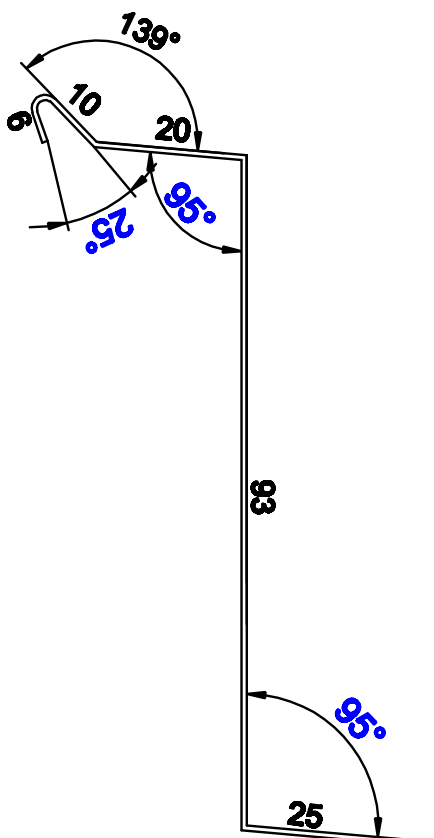

GT-BUILD

Product:

Sålbænk 90mm

Data:

Scale: 1:1

Material: EN AW-1050-H14

Material thickness: 0.6 mm.

Material length: 1000 mm.

Pcs/pallet: 1000

Pcs/box: 50

NOTE:

Date: 29.01.2018

NO. TP12002-GTB

1:2