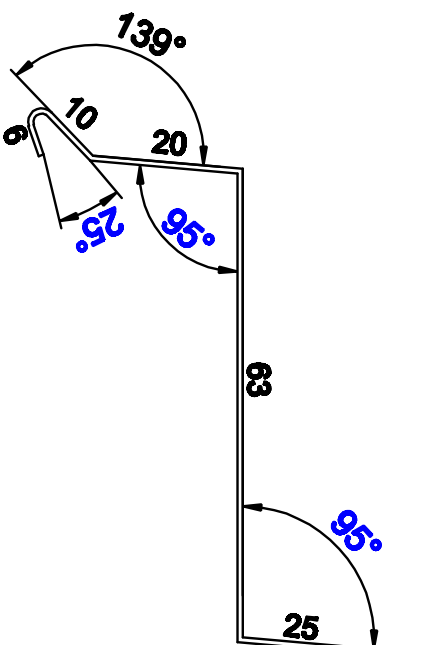

GT-BUILD

Product:

Sålbænk 60mm

Data:

Scale: 1:1

Material: EN AW-1050-H14

Material thickness: 0.6 mm.

Material length: 1000 mm.

Pcs/pallet: 1000

Pcs/box: 50

NOTE:

Date: 29.01.2018

NO.: TP12001-GTB

1:2