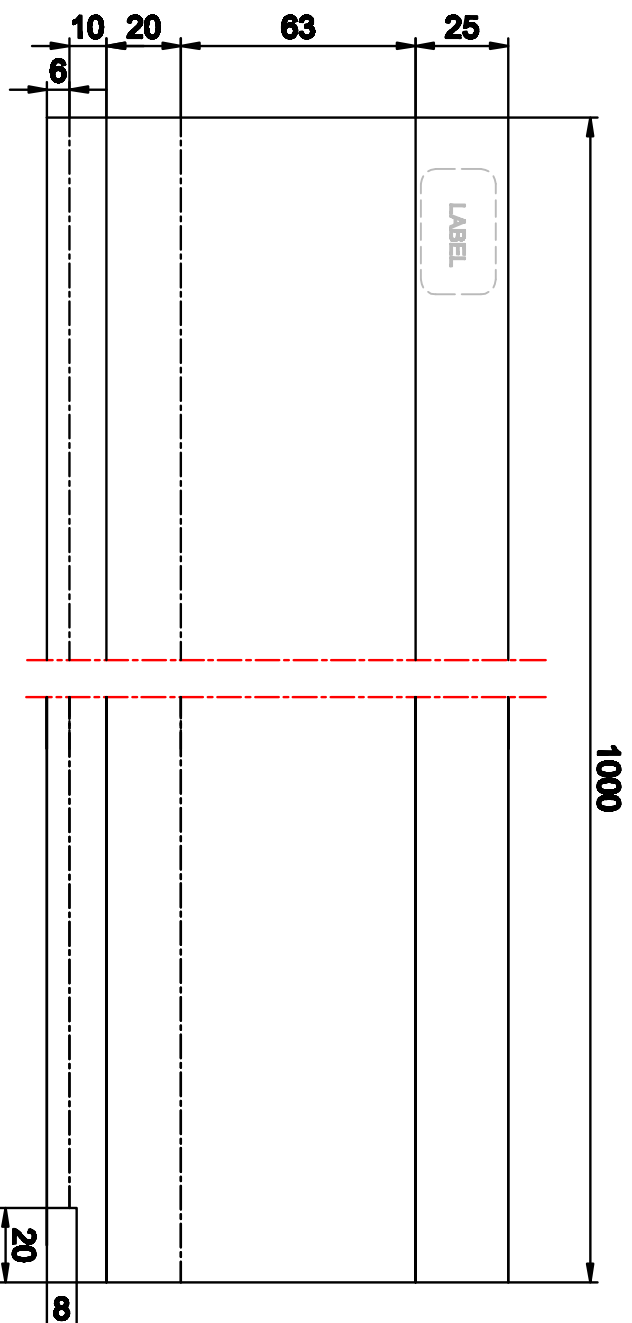

GT-BUILD

Product:

Sålbænk 60mm

Data:

Scale: 1:1

Material: EN AW-1050-H14

Material thickness: 0.6 mm.

Material length: 1000 mm.

Pcs/pallet: 1000

Pcs/box: 50

NOTE:

Date: 29.01.2018

NO.: TP12001-GTB

1:2