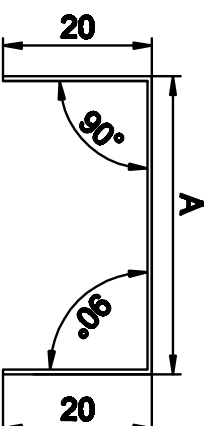

GT-BUILD

Product:

Limträesprofil 65/90/100/115/120/140

Data:

Scale: 1:1

Material: EN AW-1050

Material thickness: 0.6 mm.

Material length: 1000 mm.

Pcs/pallet:

Pcs/box:

NOTE:

Date	29.01.2018
NO.	TP10001-6-GTB