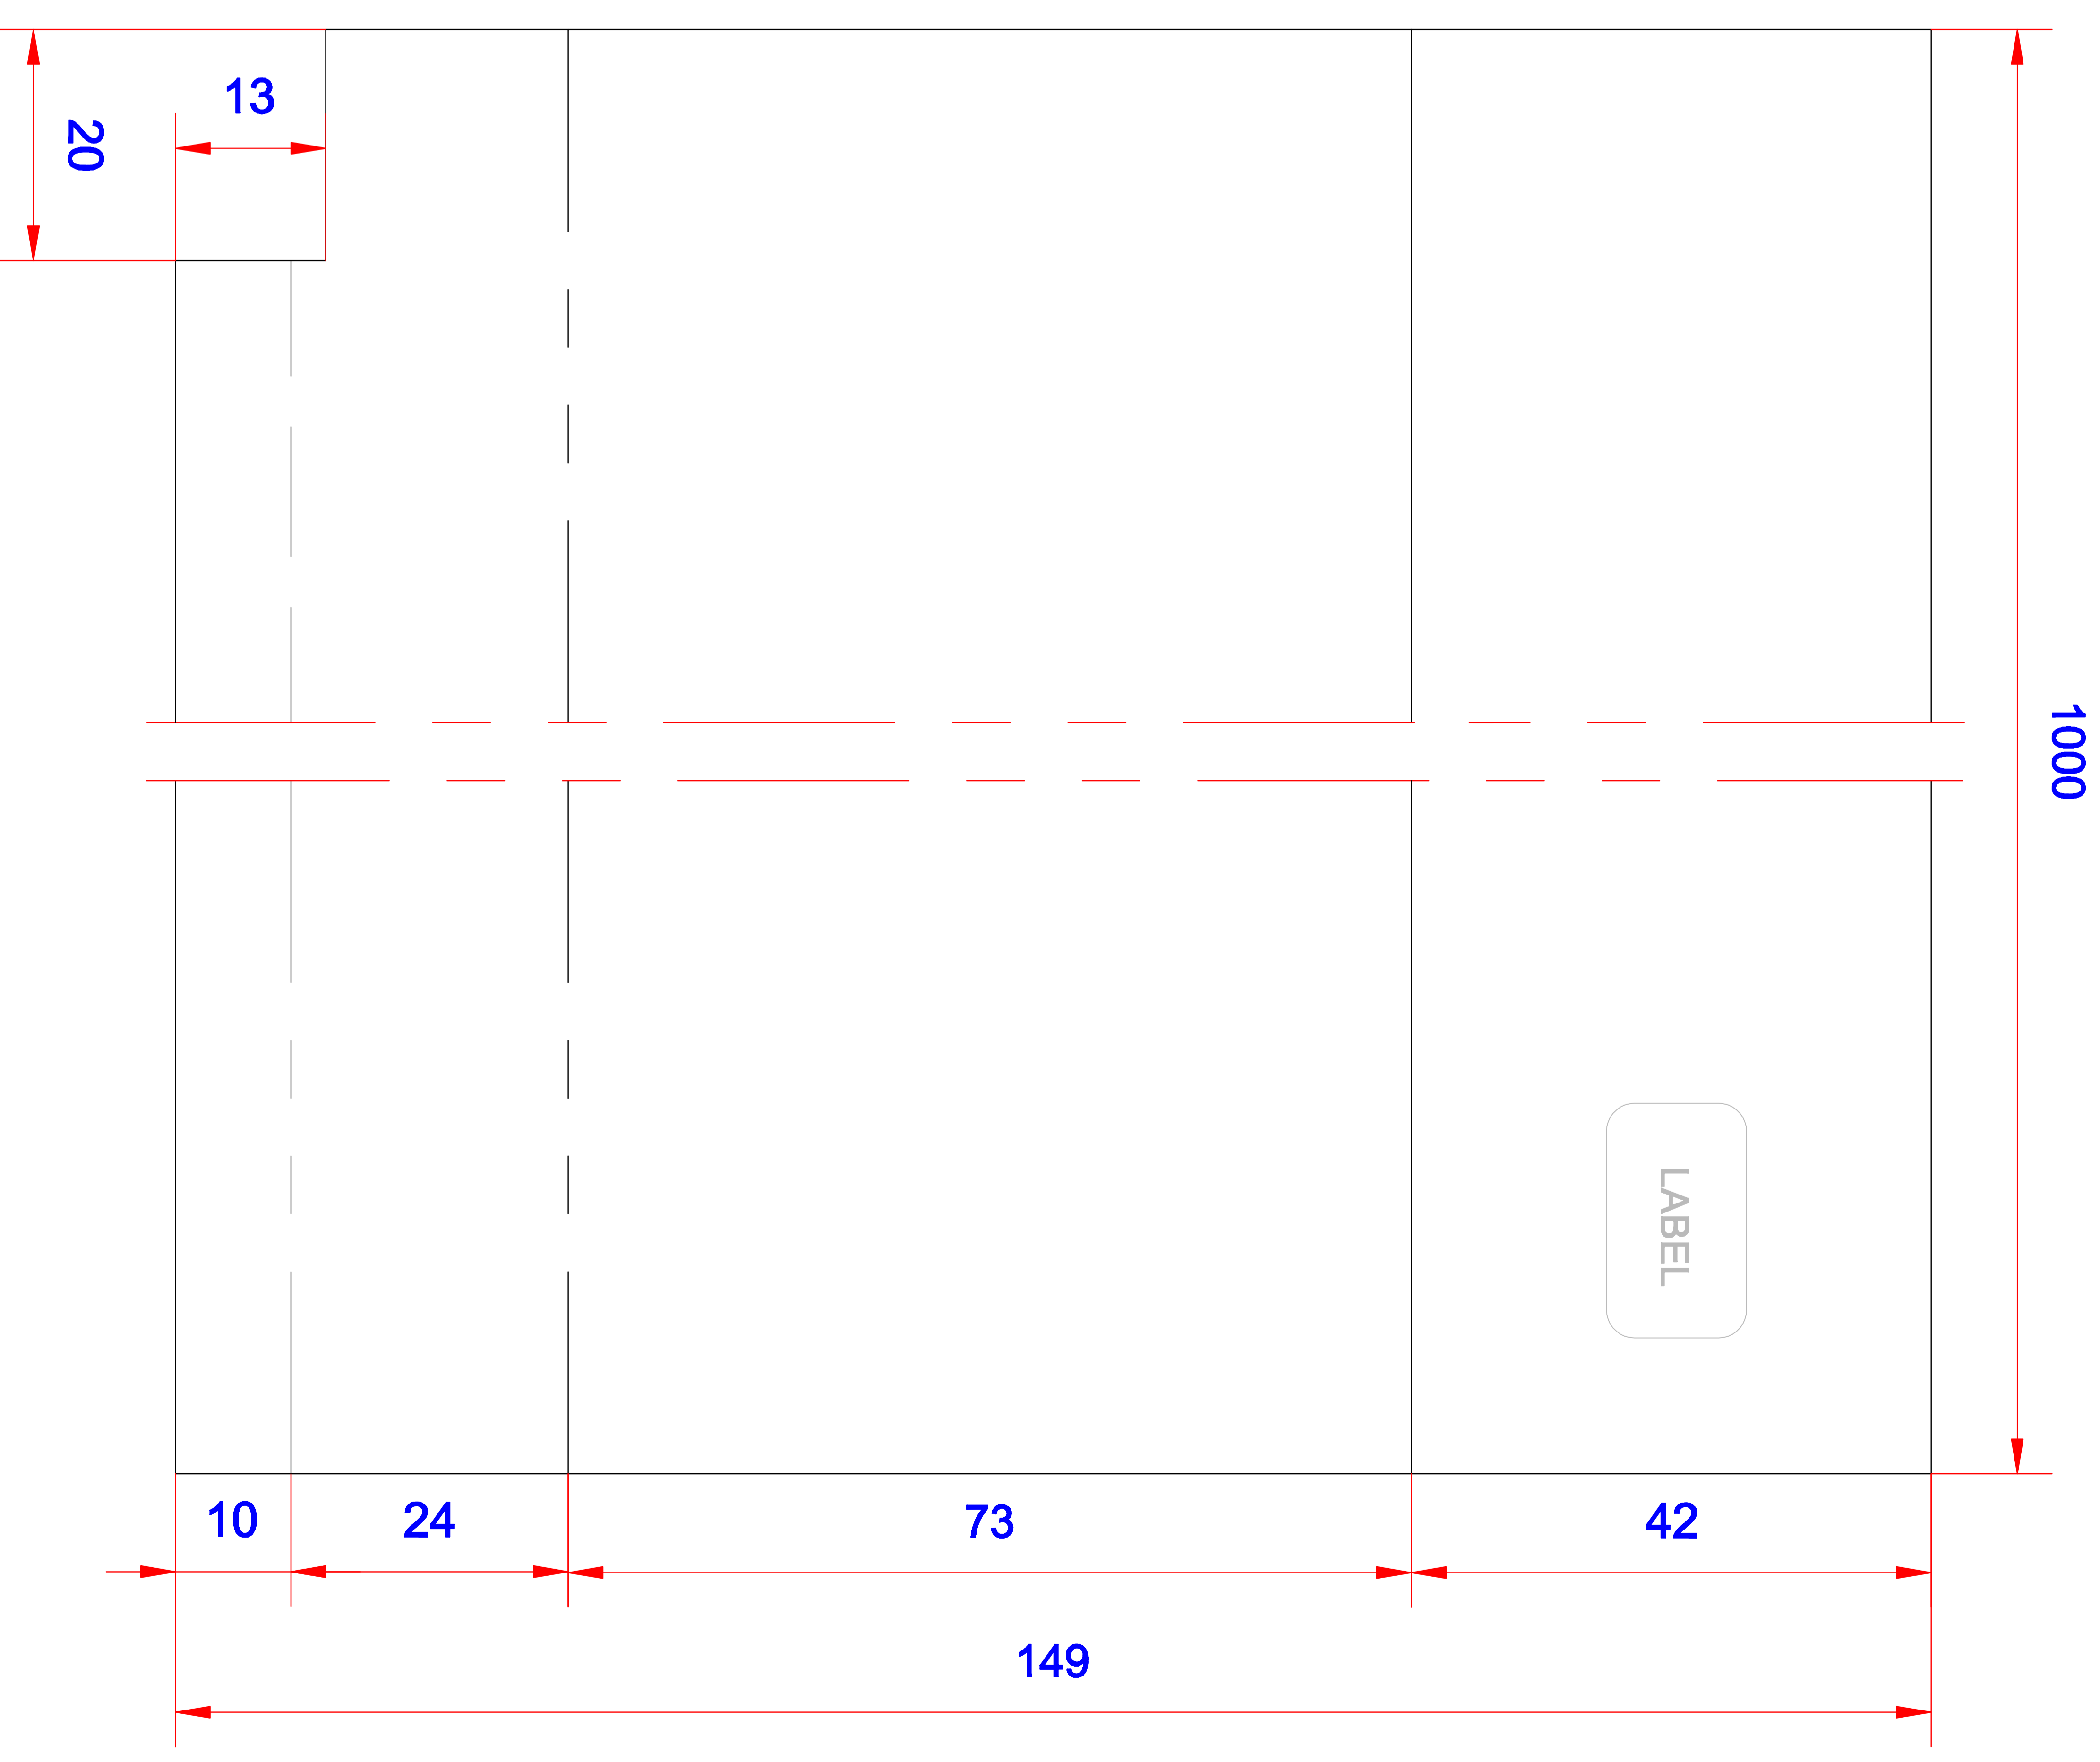

# GT-BUILD

Product:

Alu Facadeprofil 6C

Data:

Scale: 1:1

Material EN AW-1060-H14

Material thickness 0.6 mm.

Material length 1000mm.

Pcs/pallet

Pcs/box

NOTE:

Date 24.01.2018

NO. TP09013-GTB