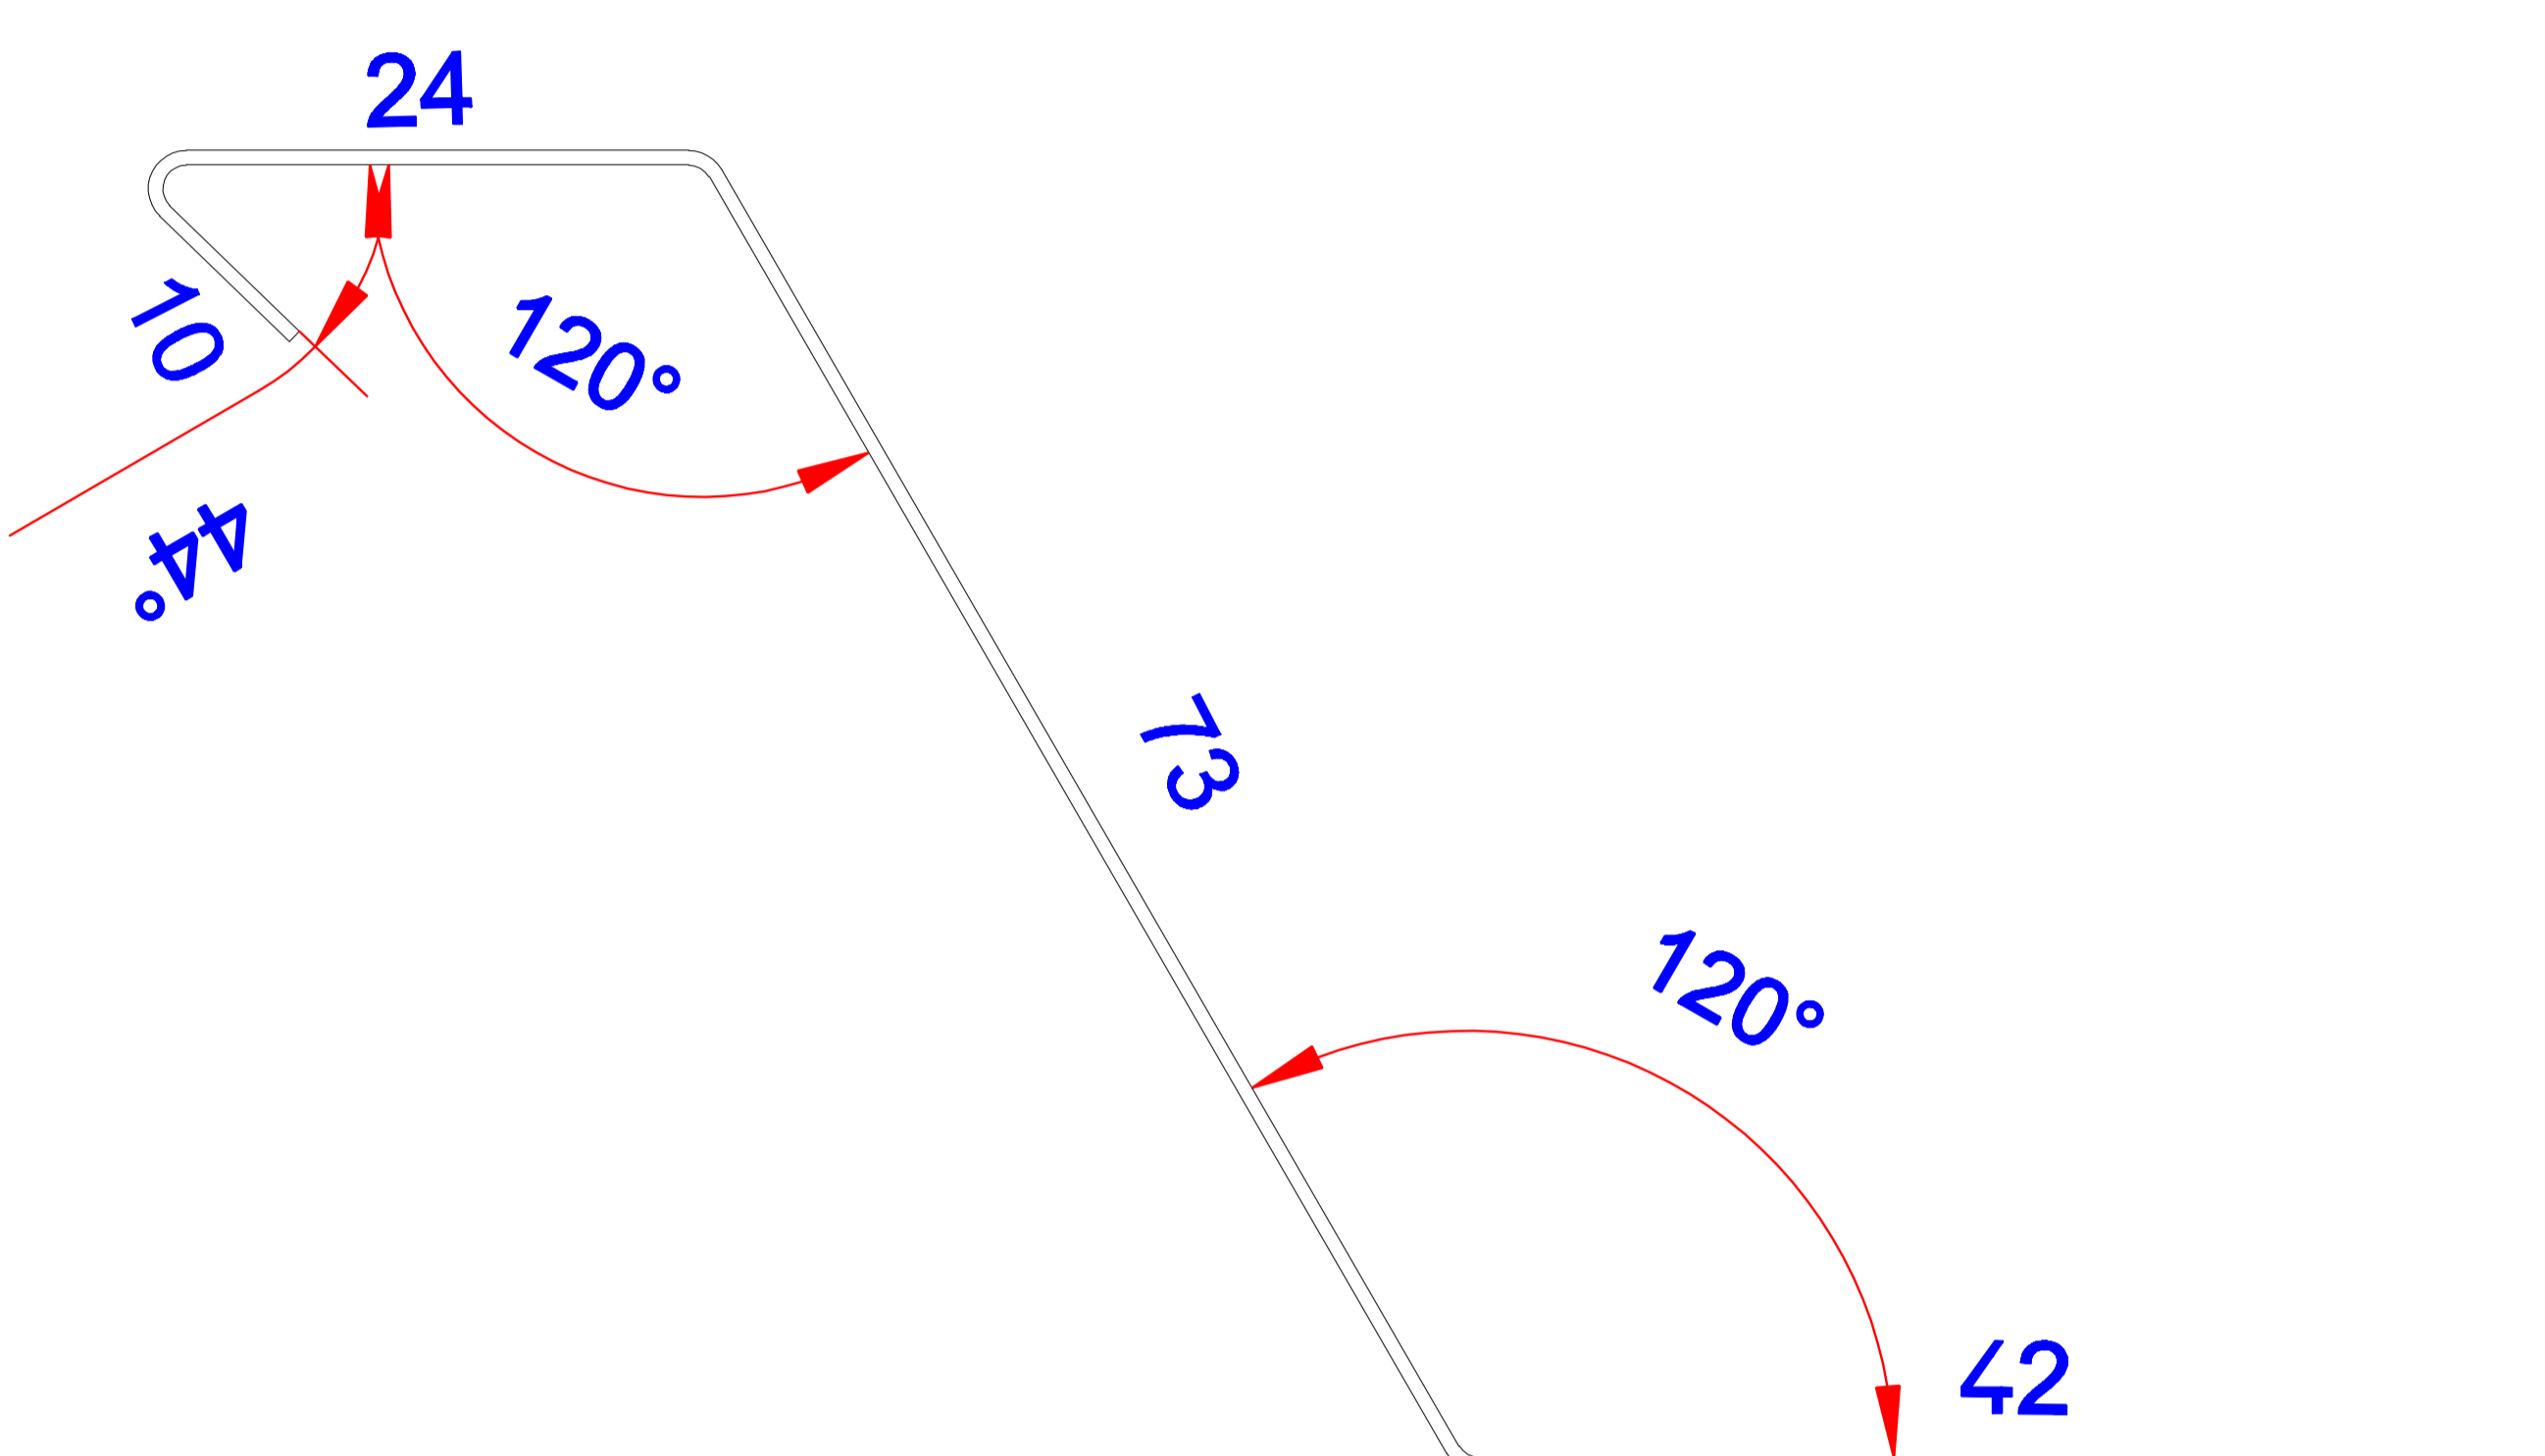

# GT-BUILD

Product:

Alu Facadeprofil 6C

Data:

Scale: 1:1

Material EN AW-1060-H14

Material thickness 0.6 mm.

Material length 1000mm.

Pcs/pallet

Pcs/box

NOTE:

Date 24.01.2018

NO. TP09013-GTB