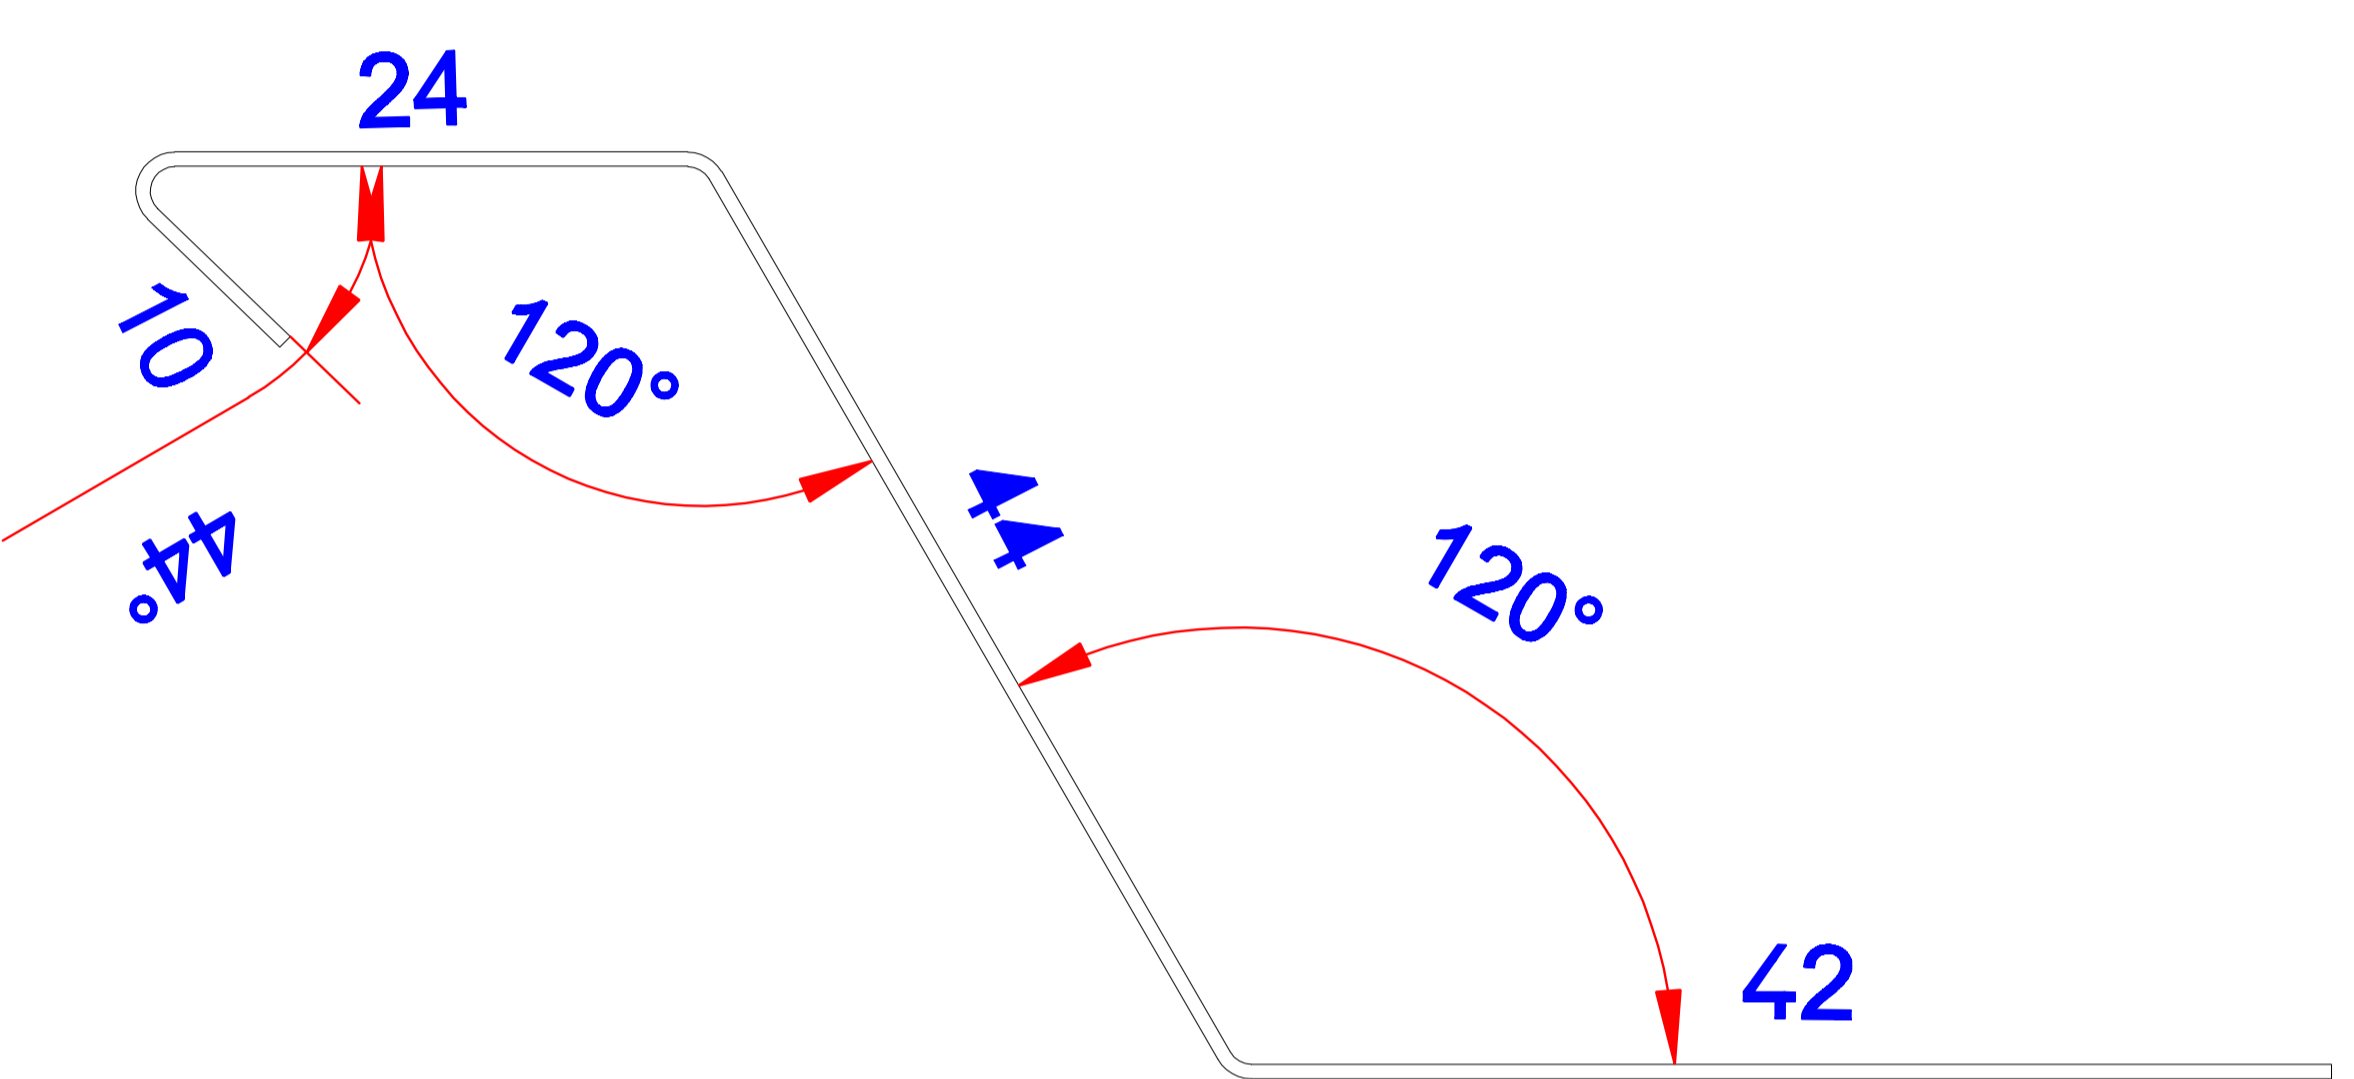

GT-BUILD

Product:

Alu Facadeprofil 6B

Data:

Scale: 1:1

Material EN AW-1060-H14

Material thickness 0.6 mm.

Material length 1000 mm.

Pcs/pallet

Pcs/box

NOTE:

Date 24.01.2018

NO. TP09012-GTB