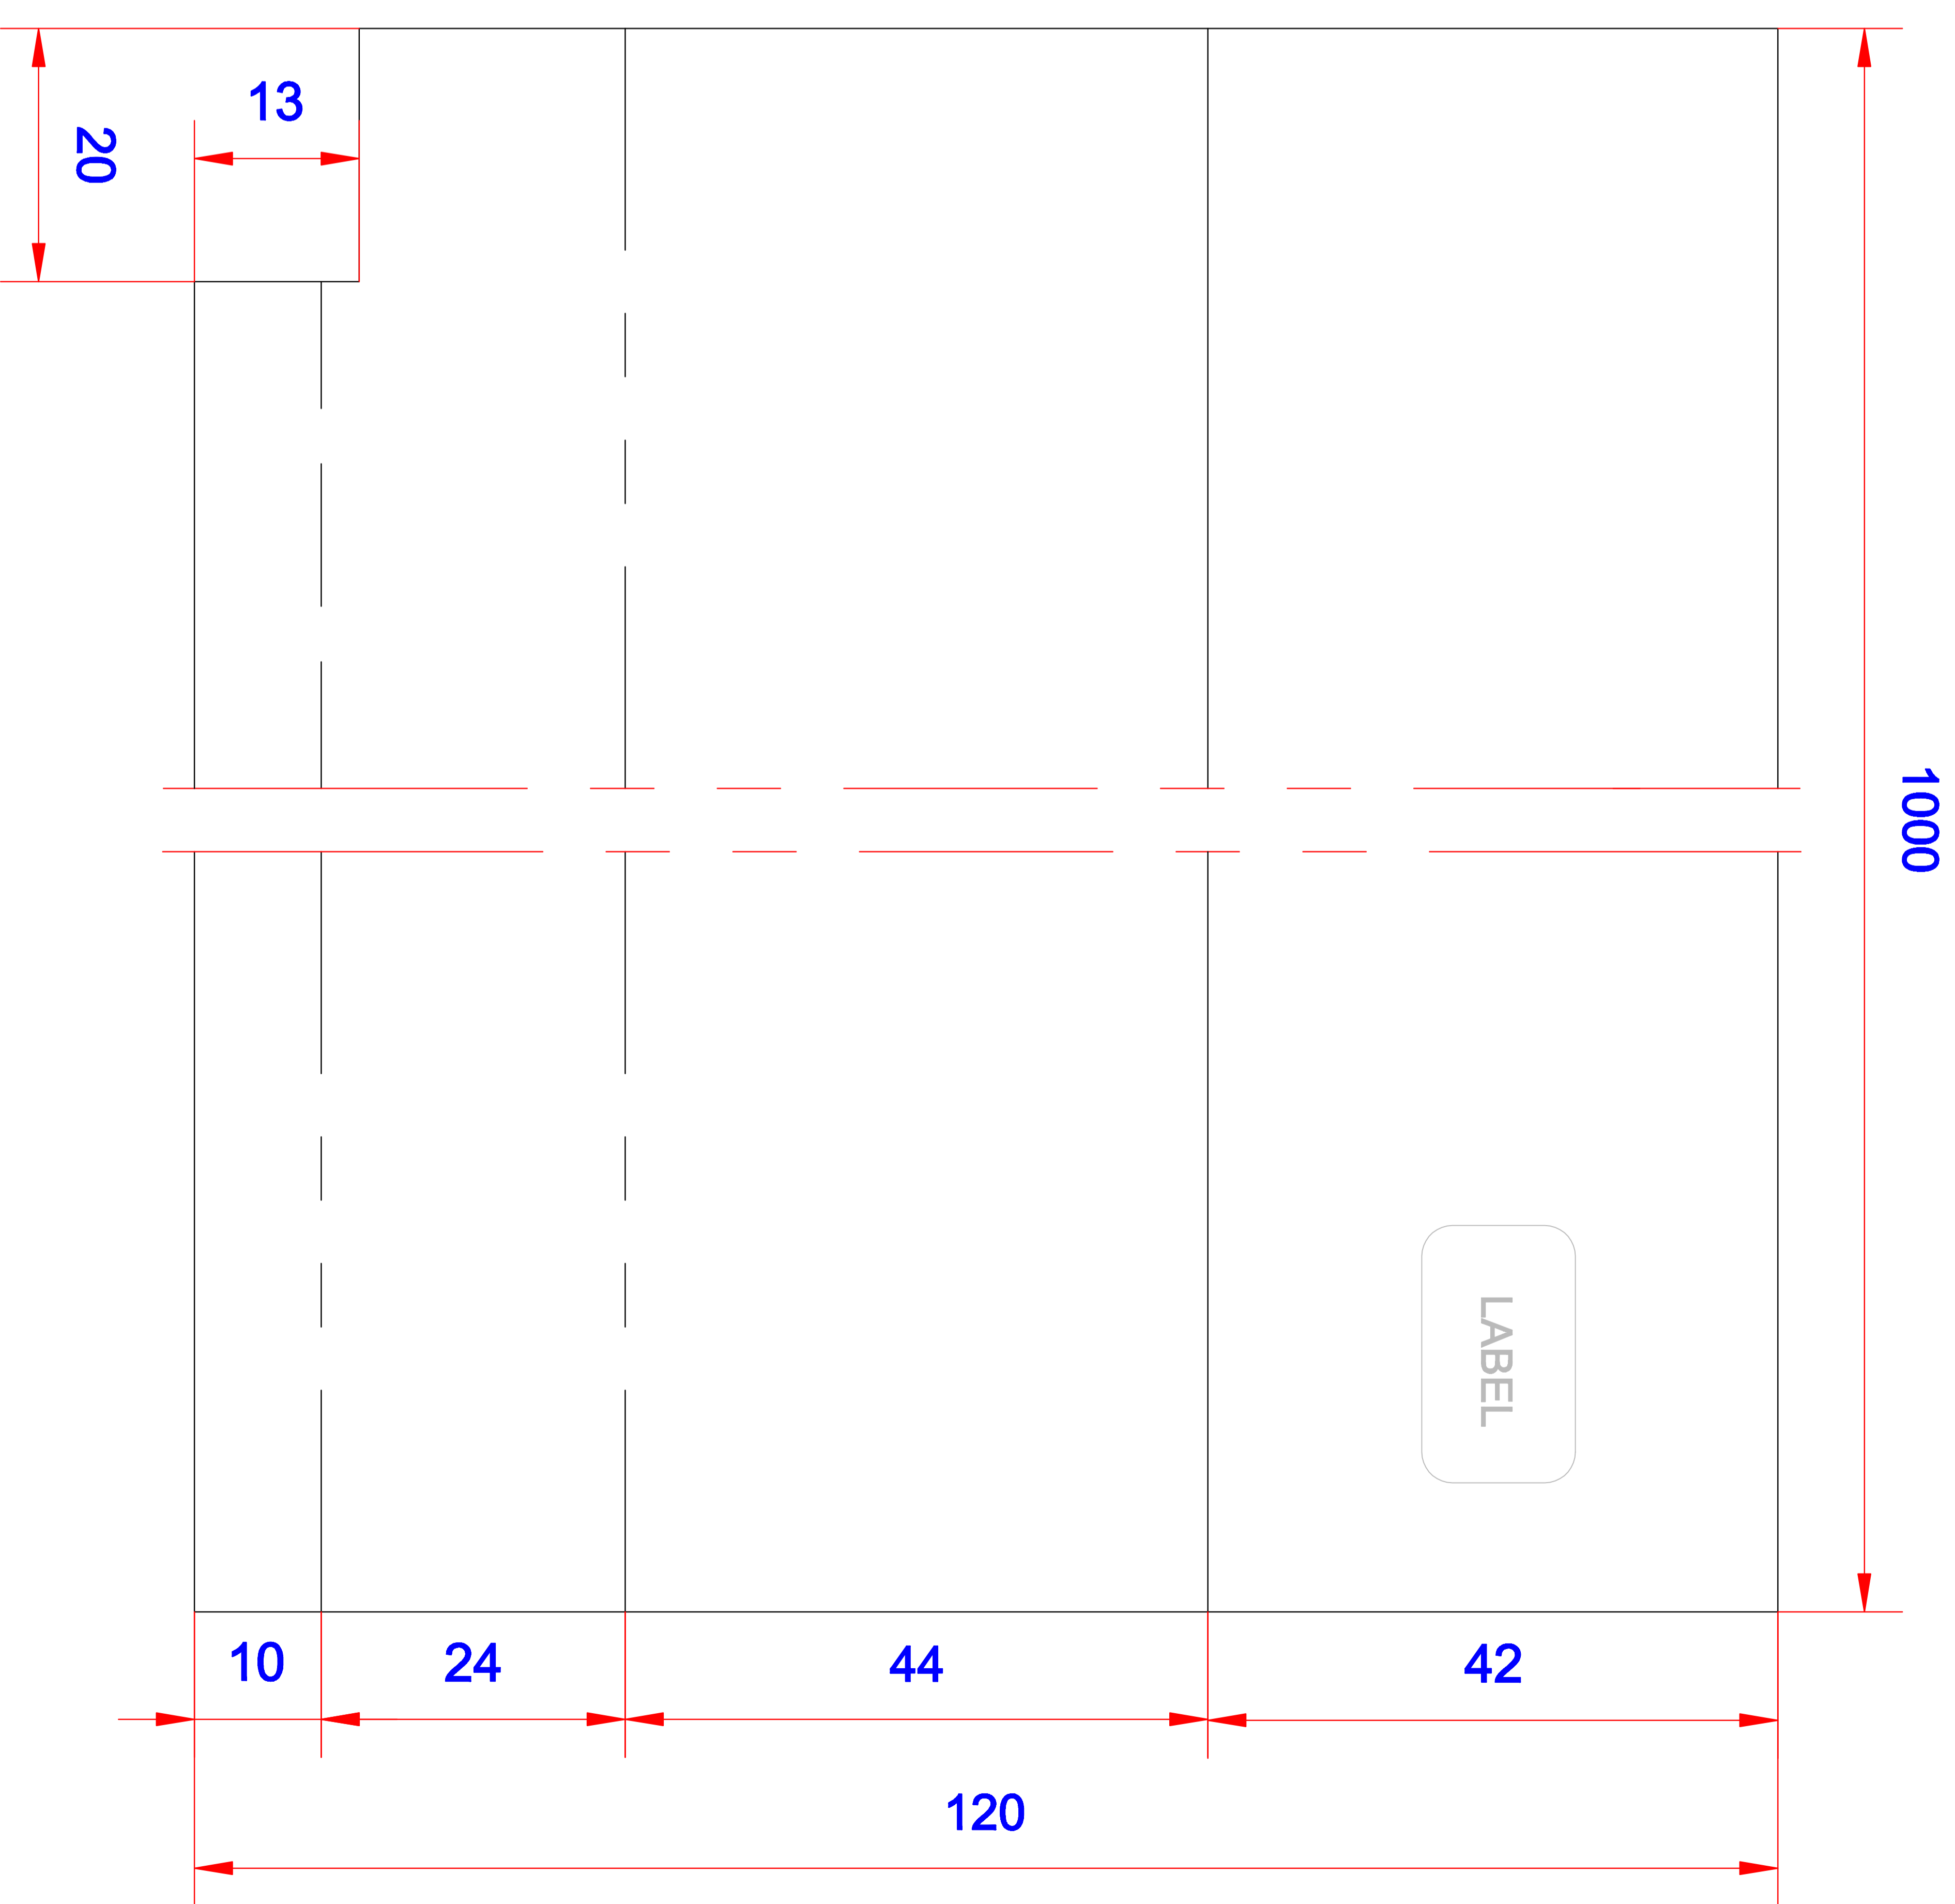

GT-BUILD

Product:

Alu Facadeprofil 6B

Data:

Scale: 1:1

Material EN AW-1060-H14

Material thickness 0.6 mm.

Material length 1000 mm.

Pcs/pallet

Pcs/box

NOTE:

Date 24.01.2018

NO. TP09012-GTB