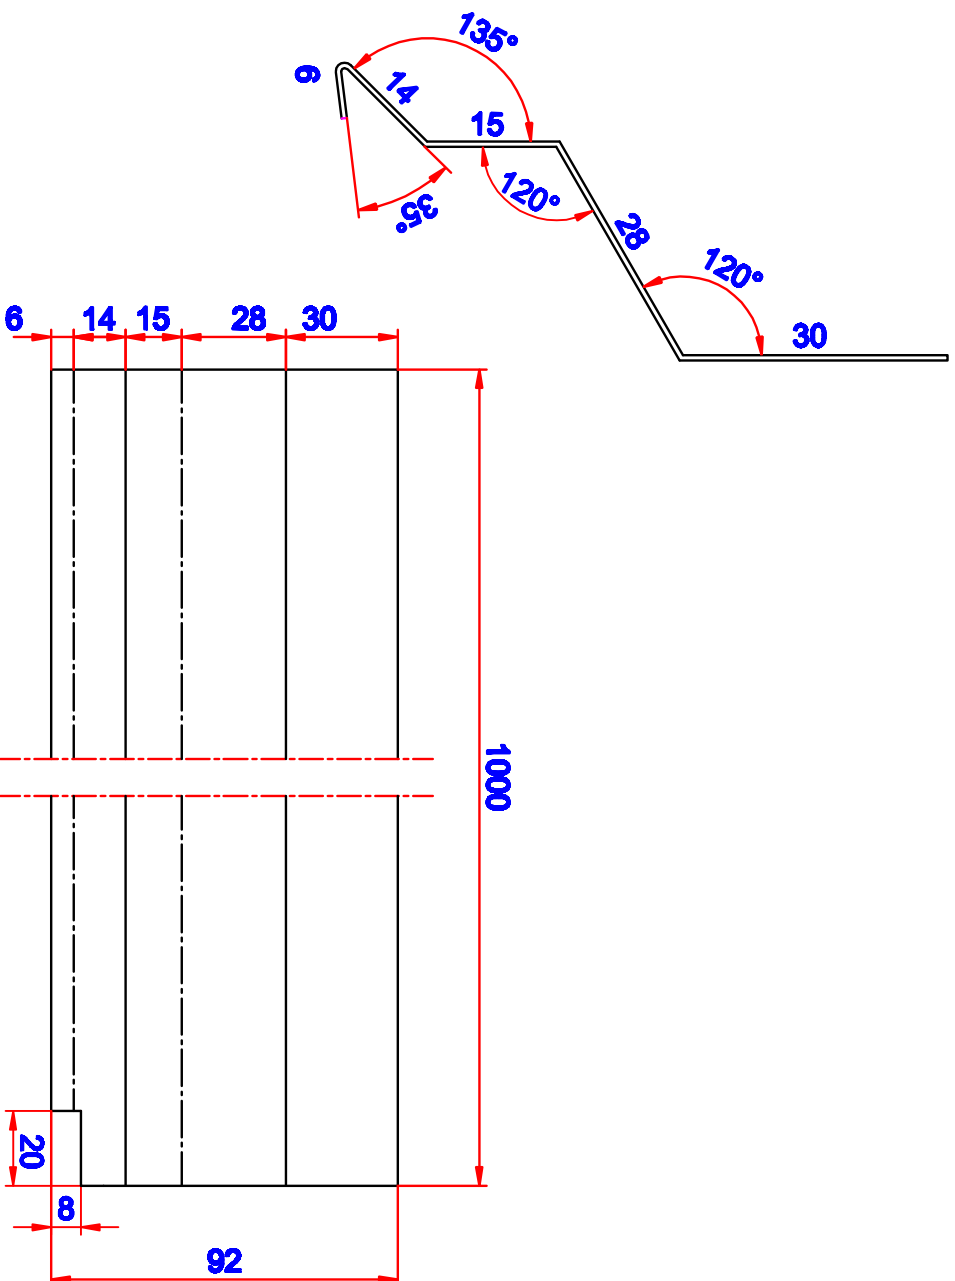

GT-BUILD

Product:

Z-Profil 28mm

Data:

Scale:

2:1

Material

2S/EN AW-1050

Material thickness

0.6 mm.

Material length

1000 mm.

Pos/pallet

1000

Pos/box

50

NOTE:

Date

29.01.2018

NO.

TP09003-GTB