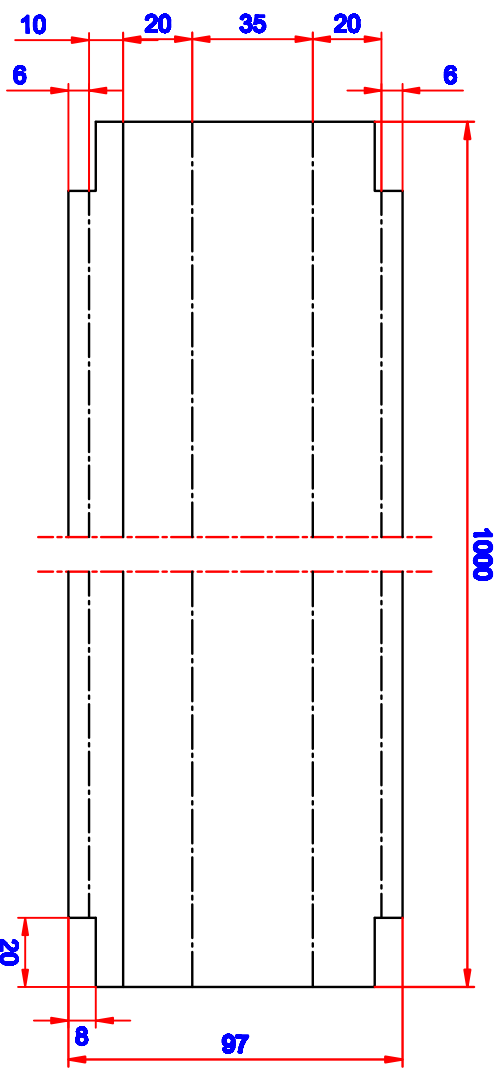

GT-BUILD

Product:

kapsel 35 mm med skrå kant

Data:

Scale: 4:1

Material 2S/EN AW-1050

Material thickness 0.6 mm.

Material length 1000 mm.

Pcs/pallet 1200

Pcs/box 50

NOTE:

Date 29.01.2018

NO. TP05002-GTB