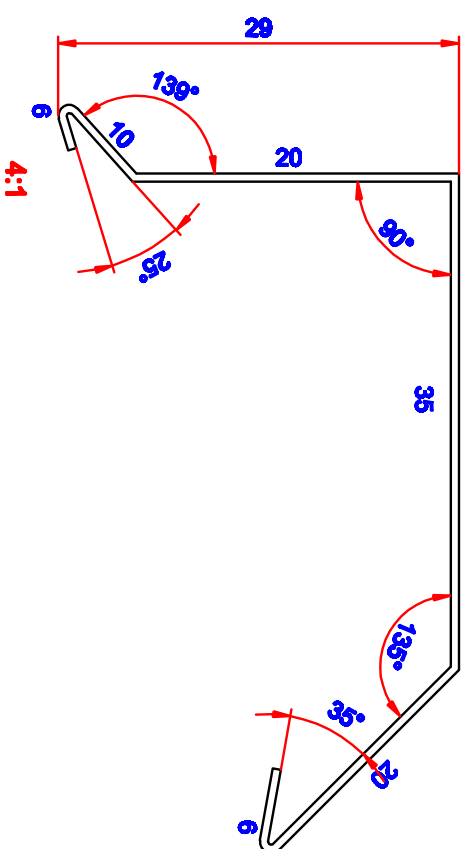

GT-BUILD

Product:

kapsel 35 mm med skrå kant

Data:

Scale: 4:1

Material 2S/EN AW-1050

Material thickness 0.6 mm.

Material length 1000 mm.

Pcs/pallet 1200

Pcs/box 50

NOTE:

Date 29.01.2018

NO. TP05002-GTB