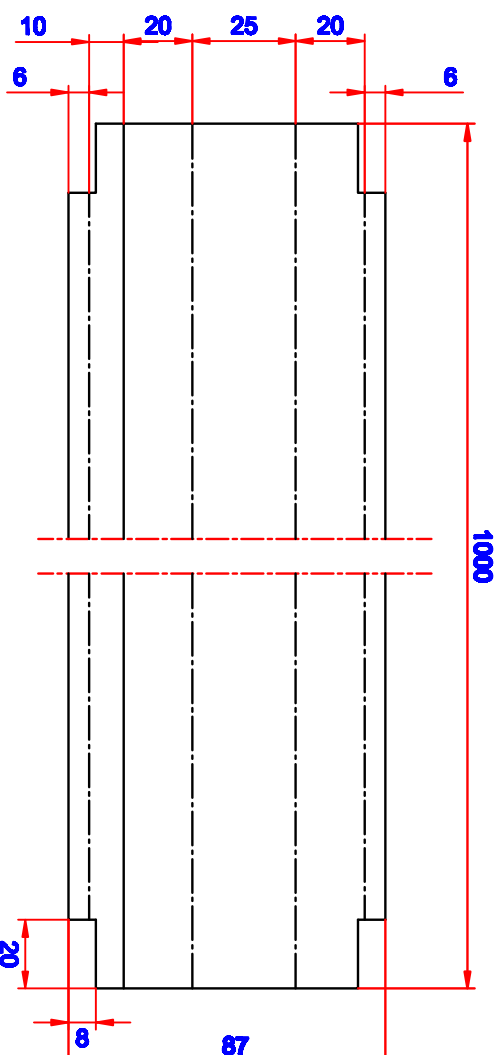

# GT-BUILD

Product:

kapsel 25 mm med skrå kant

Data:

Scale: 4:1

Material: 2S/EN AW-1050

Material thickness: 0.6 mm.

Material length: 1000 mm.

Pcs/pallet: 1200

Pcs/box: 50

NOTE:

|      |             |
|------|-------------|
| Date | 29.01.2018  |
| NO.  | TP05001-GTB |