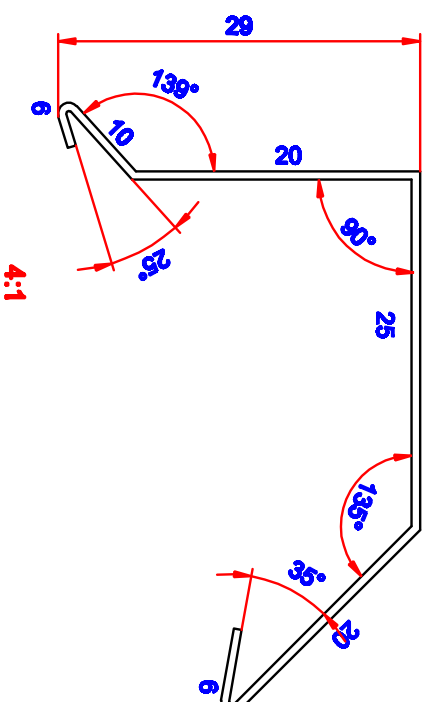

# GT-BUILD

Product:

kapsel 25 mm med skrå kant

Data:

Scale: 4:1

Material: 2S/EN AW-1050

Material thickness: 0.6 mm.

Material length: 1000 mm.

Pcs/pallet: 1200

Pcs/box: 50

NOTE:

|      |             |
|------|-------------|
| Date | 29.01.2018  |
| NO.  | TP05001-GTB |