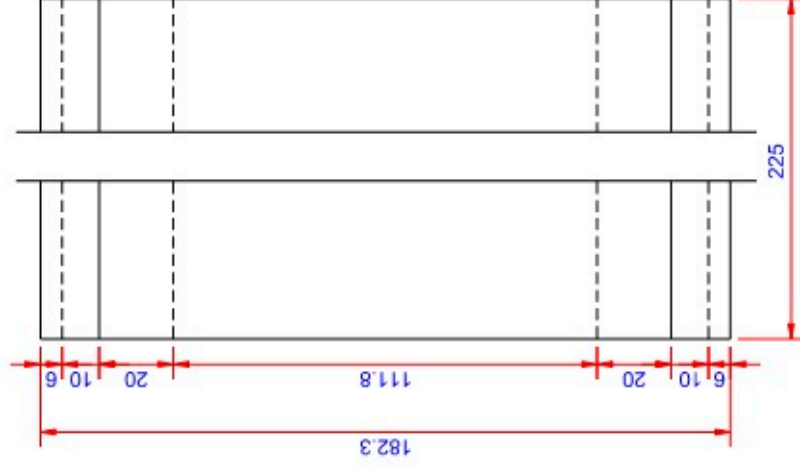

Data:	
Scale:	1:2
Material	EN AW-1060-H24
Material thickness	0.6 mm.
Material length	225 mm.
Pcs/pallet	
Pcs/box	

NOTE:

Date	17.03.2023
NO	TP04405-GTB