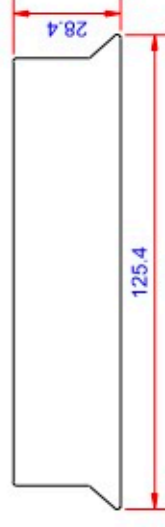

Data:	
Scale:	1:2
Material	EN AW-1060-H24
Material thickness	0.6 mm.
Material length	225 mm.
Pcs/pallet	
Pcs/box	

NOTE:

Date	17.03.2023
NO	TP04405-GTB