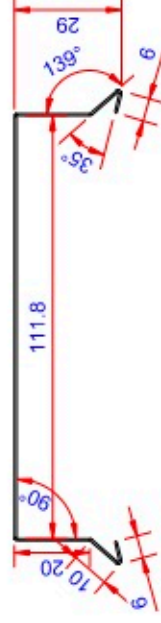

Data:	
Scale:	1:2
Material	EN AW-1060-H24
Material thickness	0.6 mm.
Material length	225 mm.
Pcs/pallet	
Pcs/box	

NOTE:

Date	17.03.2023
NO	TP04405-GTB