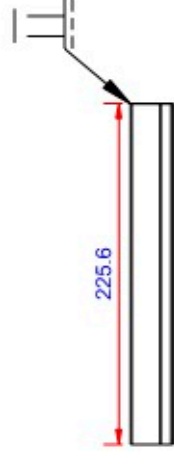

Data:	
Scale:	1:2
Material	EN AW-1060-H24
Material thickness	0.6 mm.
Material length	225 mm.
Pcs/pallet	
Pcs/box	

NOTE:

Date	17.03.2023
NO	TP04405-GTB