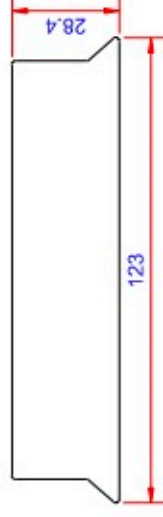

Data:	
Scale:	1:2
Material	EN AW-1060-H24
Material thickness	0.6 mm.
Material length	225 mm.
Pcs/pallet	
Pcs/box	

NOTE:

Date	17.03.2023
NO	TP04305-GTB