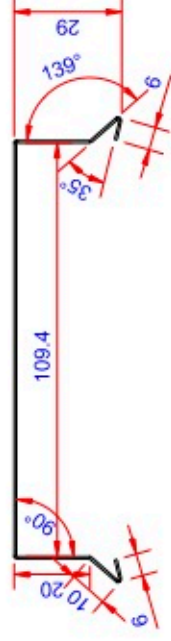

Data:	
Scale:	1:2
Material	EN AW-1060-H24
Material thickness	0.6 mm.
Material length	225 mm.
Pcs/pallet	
Pcs/box	

NOTE:

Date	17.03.2023
NO	TP04305-GTB