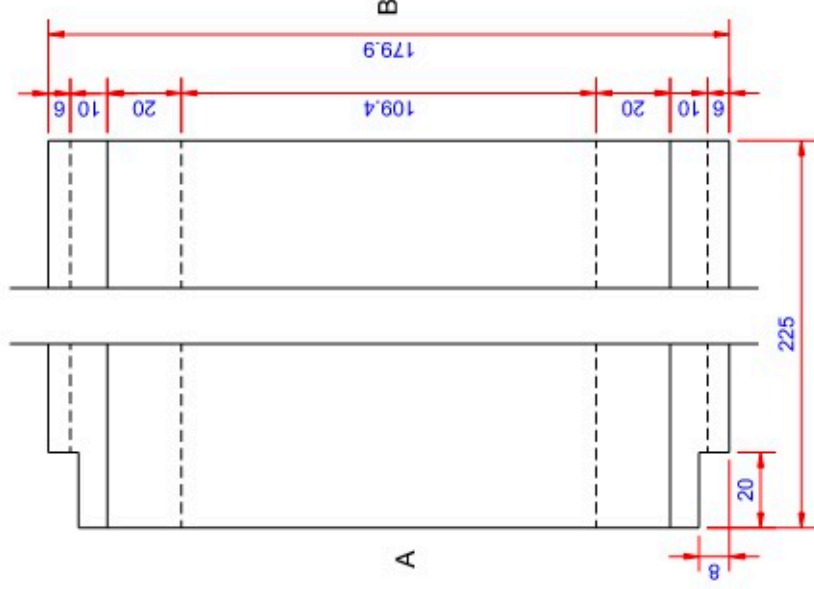

Data:	
Scale:	1:2
Material	EN AW-1060-H24
Material thickness	0.6 mm.
Material length	225 mm.
Pcs/pallet	
Pcs/box	

NOTE:

Date	17.03.2023
NO	TP04305-GTB