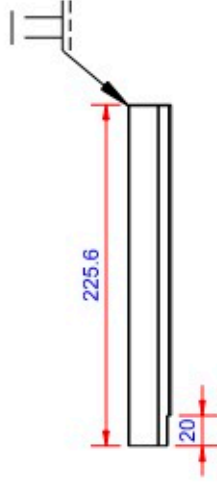

Data:	
Scale:	1:2
Material	EN AW-1060-H24
Material thickness	0.6 mm.
Material length	225 mm.
Pcs/pallet	
Pcs/box	

NOTE:

Date	17.03.2023
NO	TP04305-GTB