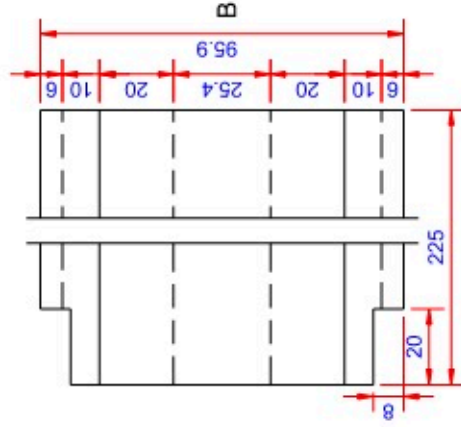

Data:	
Scale:	1:1
Material	EN AW-1060-H24
Material thickness	0.6 mm.
Material length	225 mm.
Pcs/pallet	
Pcs/box	

**NOTE:**

Date	17.03.2023
NO	TP04303-GTB