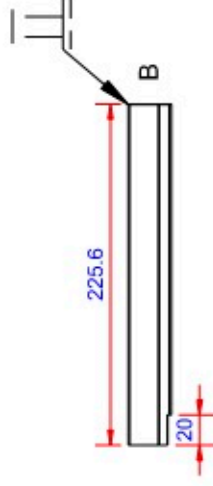

Data:	
Scale:	1:1
Material	EN AW-1060-H24
Material thickness	0.6 mm.
Material length	225 mm.
Pcs/pallet	
Pcs/box	

**NOTE:**

Date	17.03.2023
NO	TP04303-GTB