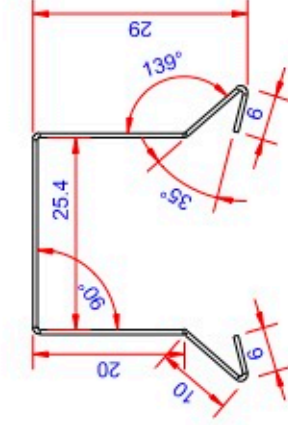

Data:	
Scale:	1:1
Material	EN AW-1060-H24
Material thickness	0.6 mm.
Material length	225 mm.
Pcs/pallet	
Pcs/box	

**NOTE:**

Date	17.03.2023
NO	TP04303-GTB