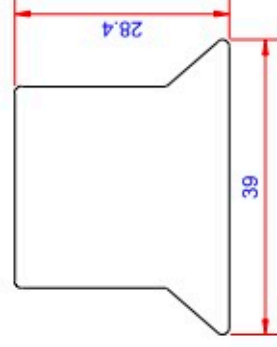

Data:	
Scale:	1:1
Material	EN AW-1060-H24
Material thickness	0.6 mm.
Material length	225 mm.
Pcs/pallet	
Pcs/box	

**NOTE:**

Date	17.03.2023
NO	TP04303-GTB