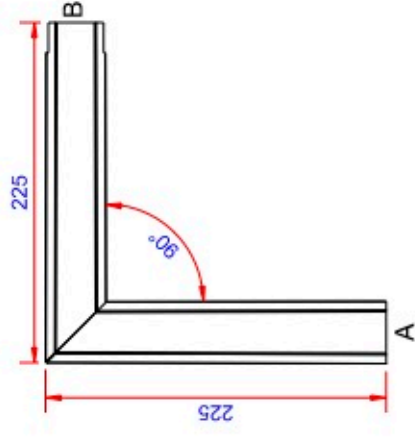

Data:	
Scale:	1:1
Material	EN AW-1060-H24
Material thickness	0.6 mm.
Material length	225 mm.
Pcs/pallet	
Pcs/box	

NOTE:

Date	17.03.2023
NO	TP04103-GTB