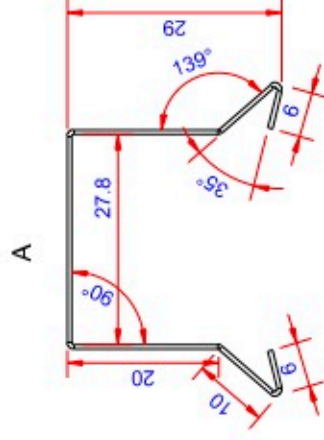

Data:	
Scale:	1:1
Material	EN AW-1060-H24
Material thickness	0.6 mm.
Material length	225 mm.
Pcs/pallet	
Pcs/box	

NOTE:

Date	17.03.2023
NO	TP04103-GTB