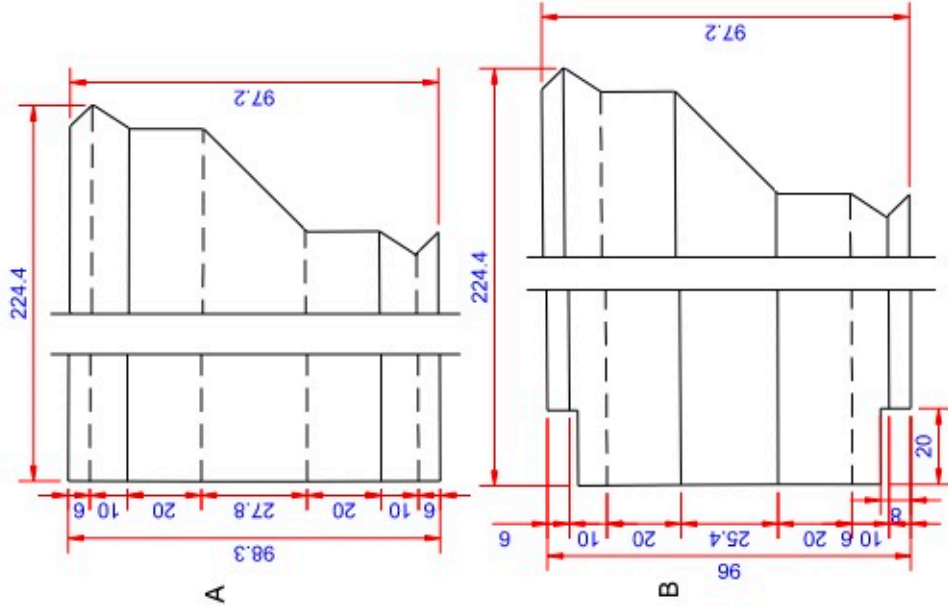

Data:	
Scale:	1:1
Material	EN AW-1060-H24
Material thickness	0.6 mm.
Material length	225 mm.
Pcs/pallet	
Pcs/box	

NOTE:

Date	17.03.2023
NO	TP04103-GTB