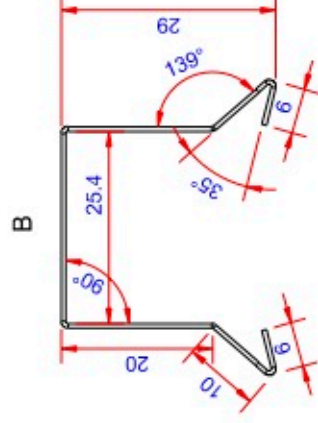

Data:	
Scale:	1:1
Material	EN AW-1060-H24
Material thickness	0.6 mm.
Material length	225 mm.
Pcs/pallet	
Pcs/box	

NOTE:

Date	17.03.2023
NO	TP04103-GTB