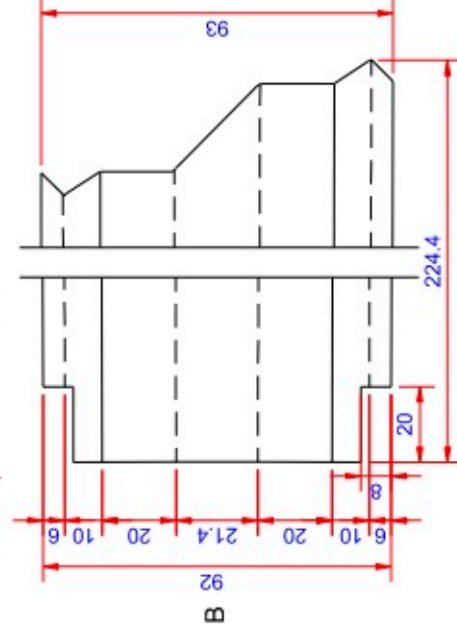

Data:	
Scale:	1:1
Material:	EN AW-1060-H24
Material thickness:	0.6 mm.
Material length:	225 mm.
Pcs/pallet:	
Pcs/box:	

NOTE:

Date	17.03.2023
NO	TP04102-GTB