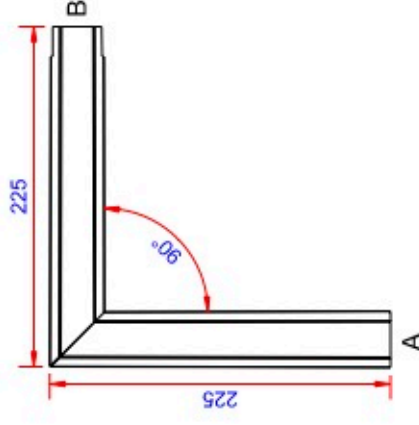

Data:	
Scale:	1:1
Material:	EN AW-1060-H24
Material thickness:	0.6 mm.
Material length:	225 mm.
Pcs/pallet:	
Pcs/box:	

NOTE:

Date	17.03.2023
NO	TP04102-GTB