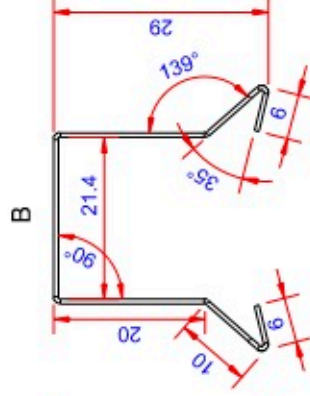

Data:	
Scale:	1:1
Material:	EN AW-1060-H24
Material thickness:	0.6 mm.
Material length:	225 mm.
Pcs/pallet:	
Pcs/box:	

NOTE:

Date	17.03.2023
NO	TP04102-GTB