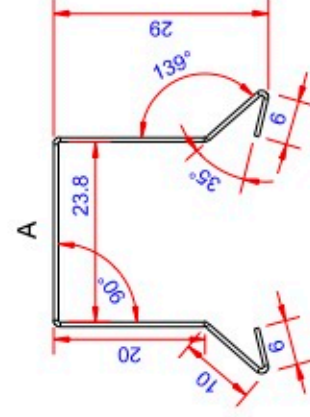

Data:	
Scale:	1:1
Material:	EN AW-1060-H24
Material thickness:	0.6 mm.
Material length:	225 mm.
Pcs/pallet:	
Pcs/box:	

NOTE:

Date	17.03.2023
NO	TP04102-GTB