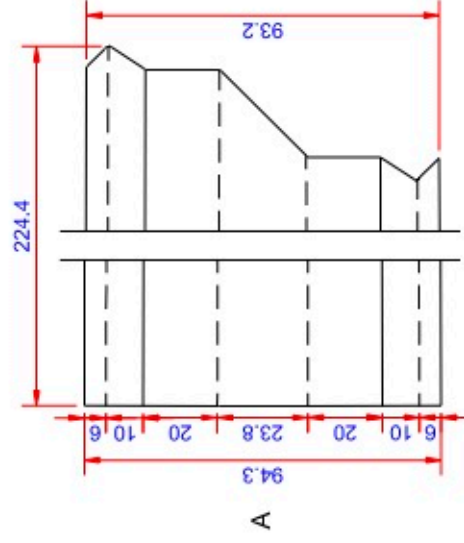

Data:	
Scale:	1:1
Material:	EN AW-1060-H24
Material thickness:	0.6 mm.
Material length:	225 mm.
Pcs/pallet:	
Pcs/box:	

NOTE:

Date	17.03.2023
NO	TP04102-GTB