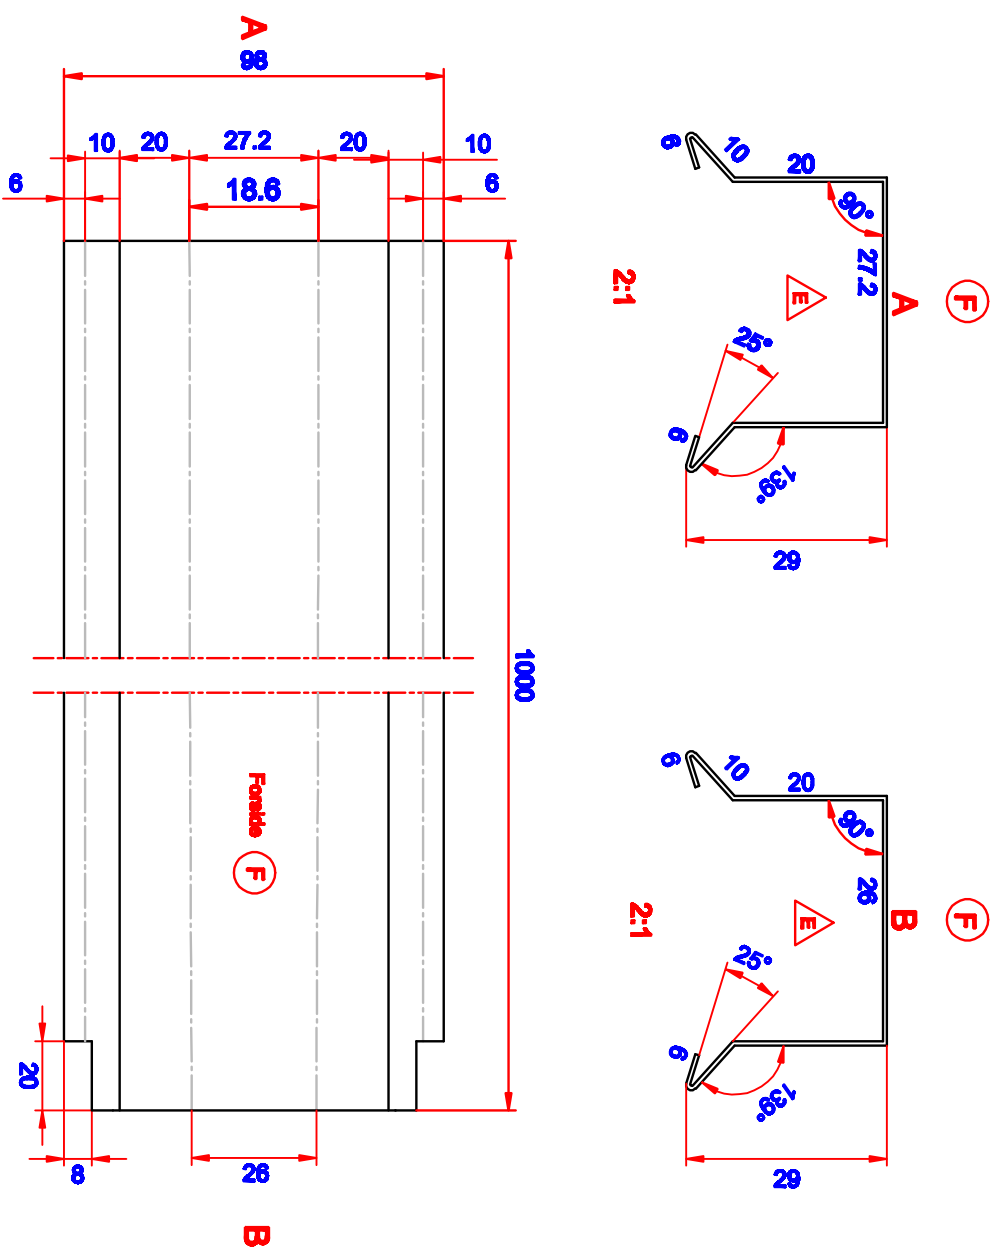

GT-BUILD

Product:

Stern kapse26mm Lige

Data:

Scale: 2:1

Material 2S/EN AW-1050

Material thickness 0.6 mm.

Material length 1000 mm.

Pcs/pallet 1200

Pcs/box 50

NOTE:

Date 29.01.2018

NO. TP04003-GTB