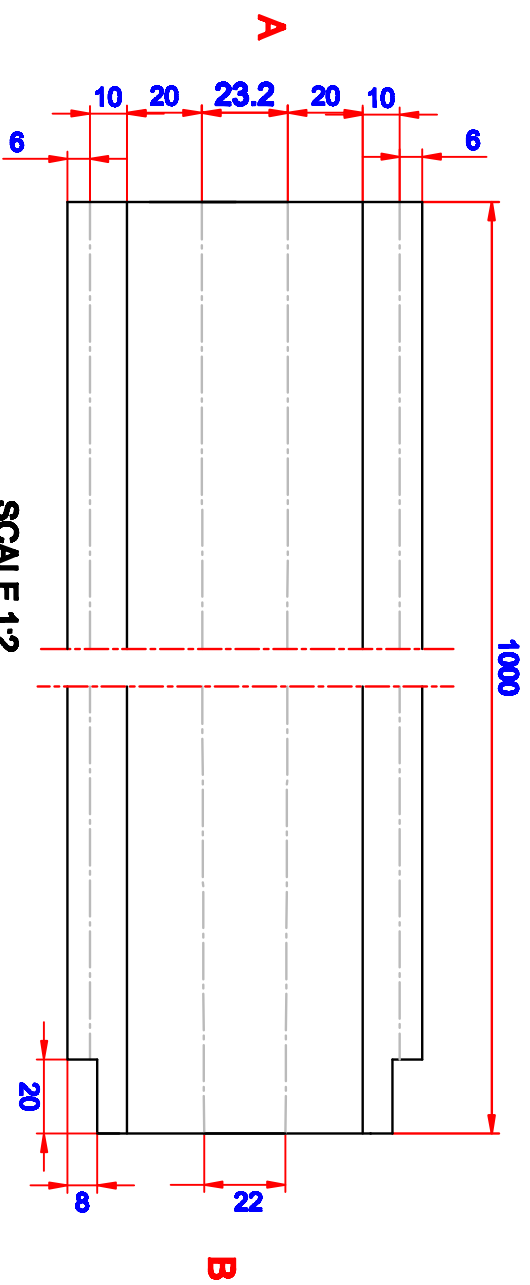

# GT-BUILD

Product:

Alu kapsel 22 mm

Data:

Scale: 1:1

Material 2S/EN AW-1050

Material thickness 0,6 mm.

Material length 1000 mm.

Pcs/pallet 1200

Pcs/box 50

NOTE:

SCALE 1:2

Date	29.01.2018
NO.	TP04002-GTB