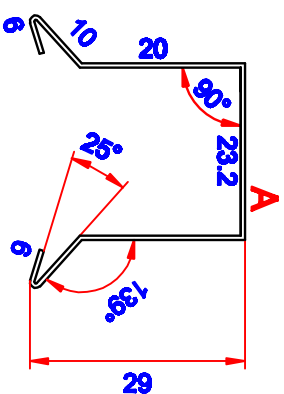

# GT-BUILD

Product:

Alu kapsel 22 mm

Data:

Scale: 1:1

Material 2S/EN AW-1050

Material thickness 0,6 mm.

Material length 1000 mm.

Pcs/pallet 1200

Pcs/box 50

NOTE:

SCALE 1:2

Date	29.01.2018
NO.	TP04002-GTB