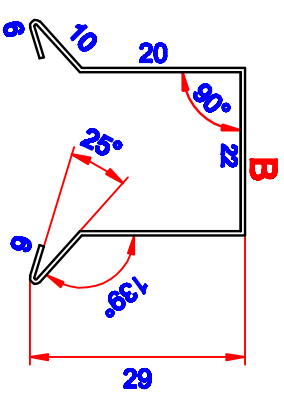

# GT-BUILD

Product:

Alu kapsel 22 mm

Data:

Scale: 1:1

Material 2S/EN AW-1050

Material thickness 0,6 mm.

Material length 1000 mm.

Pcs/pallet 1200

Pcs/box 50

NOTE:

SCALE 1:2

Date	29.01.2018
NO.	TP04002-GTB