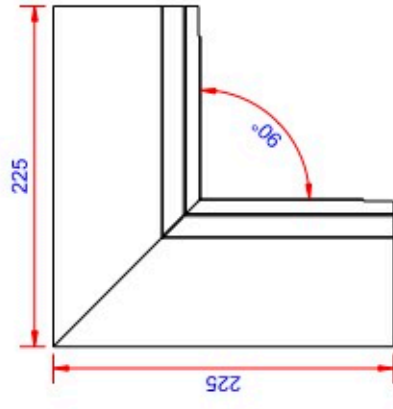

Data:	
Scale:	1:2.5
Material	EN AW-1060-H24
Material thickness	0.6 mm.
Material length	225 mm.
Pcs/pallet	
Pcs/box	

NOTE:

Date	17.03.2023
NO	TP03204-GTB