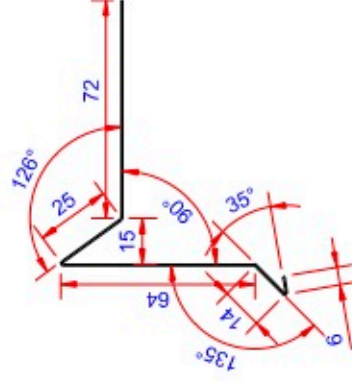

Data:	
Scale:	1:2.5
Material	EN AW-1060-H24
Material thickness	0.6 mm.
Material length	225 mm.
Pcs/pallet	
Pcs/box	

NOTE:

Date	17.03.2023
NO	TP03204-GTB