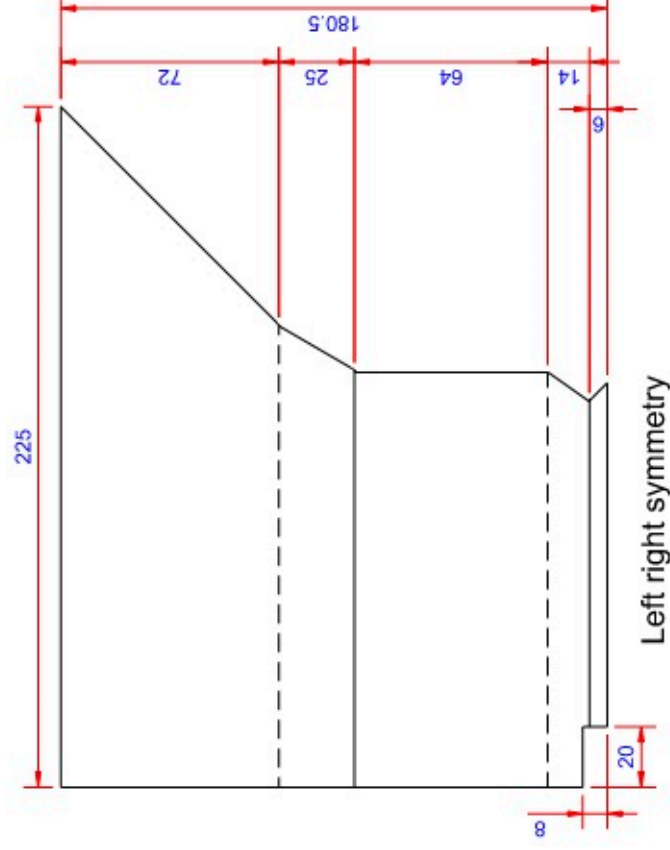

Data:	
Scale:	1:2.5
Material	EN AW-1060-H24
Material thickness	0.6 mm.
Material length	225 mm.
Pcs/pallet	
Pcs/box	

NOTE:

Date	17.03.2023
NO	TP03204-GTB