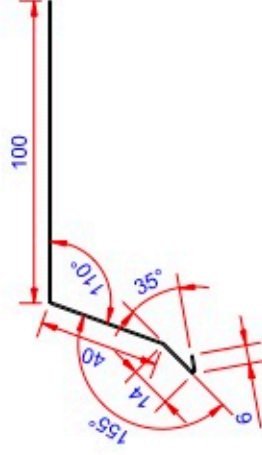

| | |
|--------------------|----------------|
| Data: | |
| Scale: | 1:2.5 |
| Material | EN AW-1060-H24 |
| Material thickness | 0.6 mm. |
| Material length | 225 mm. |
| Pcs/pallet | |
| Pcs/box | |

NOTE:

Left right symmetry

| | |
|------|-------------|
| Date | 17.03.2023 |
| NO | TP02204-GTB |