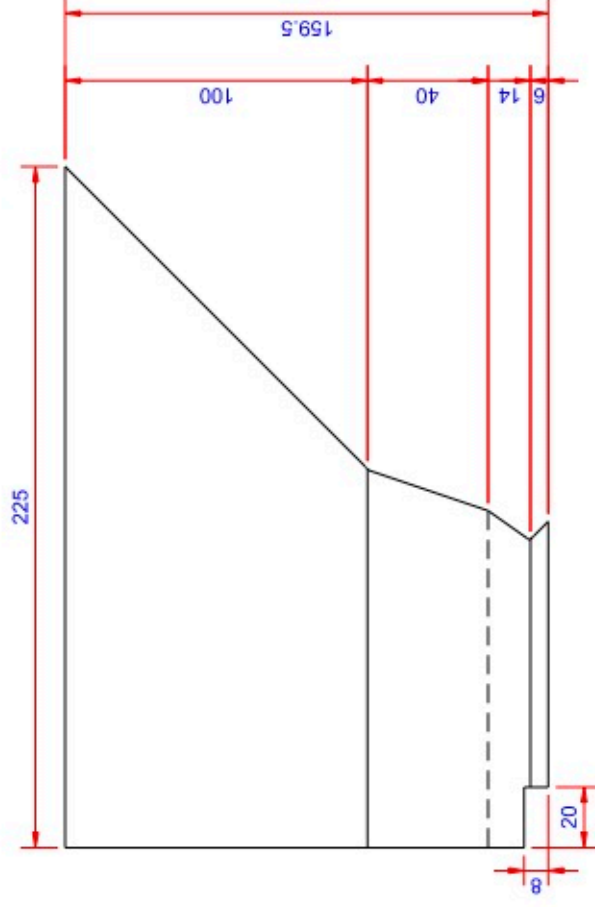

| | |
|--------------------|----------------|
| Data: | |
| Scale: | 1:2.5 |
| Material | EN AW-1060-H24 |
| Material thickness | 0.6 mm. |
| Material length | 225 mm. |
| Pcs/pallet | |
| Pcs/box | |

NOTE:

Left right symmetry

| | |
|------|-------------|
| Date | 17.03.2023 |
| NO | TP02204-GTB |