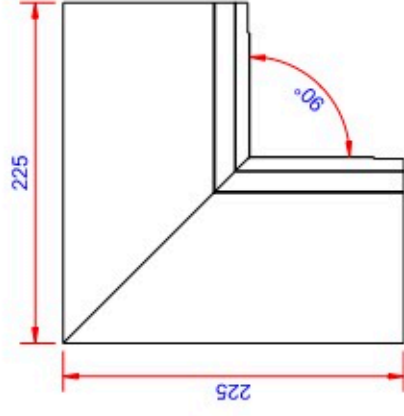

| | |
|--------------------|----------------|
| Data: | |
| Scale: | 1:2.5 |
| Material | EN AW-1060-H24 |
| Material thickness | 0.6 mm. |
| Material length | 225 mm. |
| Pcs/pallet | |
| Pcs/box | |

NOTE:

Left right symmetry

| | |
|------|-------------|
| Date | 17.03.2023 |
| NO | TP02204-GTB |