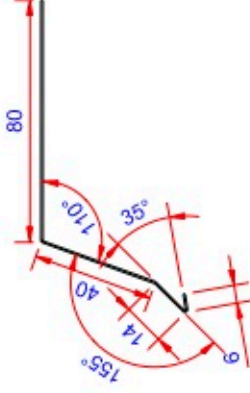

Data:	
Scale:	1:2.5
Material:	EN AW-1060-H24
Material thickness:	0.6 mm.
Material length:	225 mm.
Pcs/pallet:	
Pcs/box:	

NOTE:

Date	17.03.2023
NO	TP02202-GTB