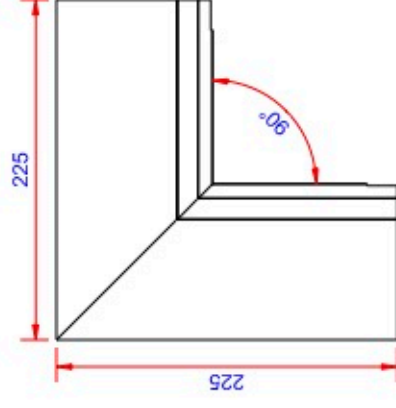

Data:	
Scale:	1:2.5
Material:	EN AW-1060-H24
Material thickness:	0.6 mm.
Material length:	225 mm.
Pcs/pallet:	
Pcs/box:	

NOTE:

Date	17.03.2023
NO	TP02202-GTB