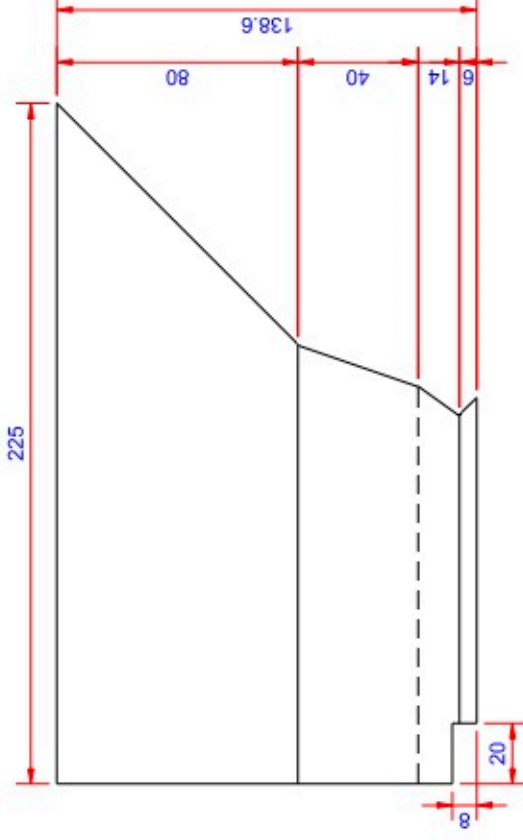

Data:	
Scale:	1:2.5
Material:	EN AW-1060-H24
Material thickness:	0.6 mm.
Material length:	225 mm.
Pcs/pallet:	
Pcs/box:	

NOTE:

Date	17.03.2023
NO	TP02202-GTB