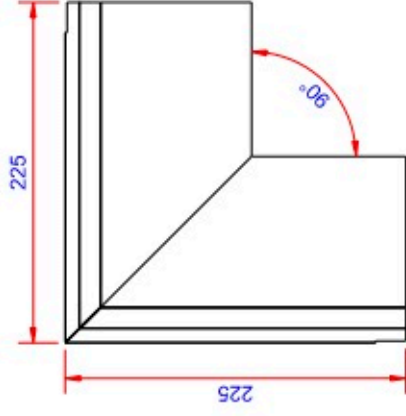

Data:	
Scale:	1:2.5
Material	EN AW-1060-H24
Material thickness	0.6 mm.
Material length	225 mm.
Pcs/pallet	
Pcs/box	

NOTE:

Left right symmetry

Date	17.03.2023
NO	TP02104-GTB