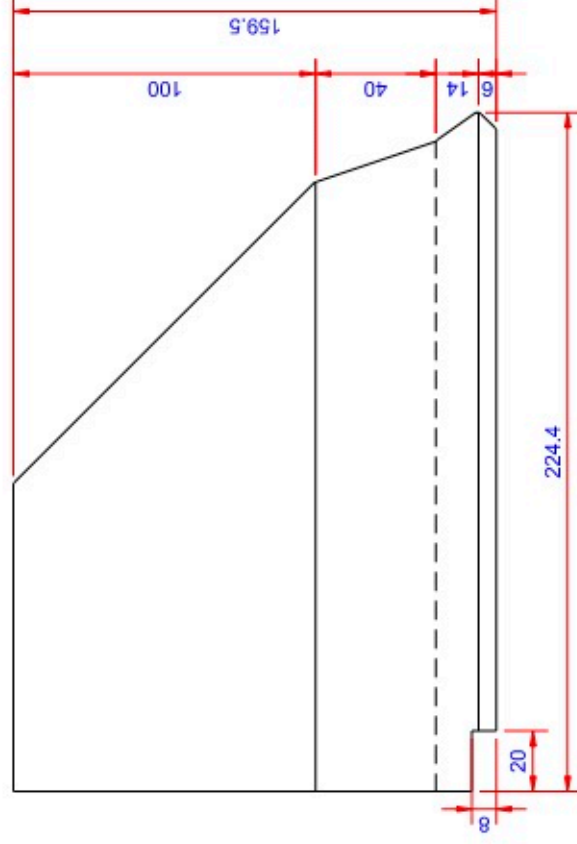

Data:	
Scale:	1:2.5
Material	EN AW-1060-H24
Material thickness	0.6 mm.
Material length	225 mm.
Pcs/pallet	
Pcs/box	

NOTE:

Left right symmetry

Date	17.03.2023
NO	TP02104-GTB