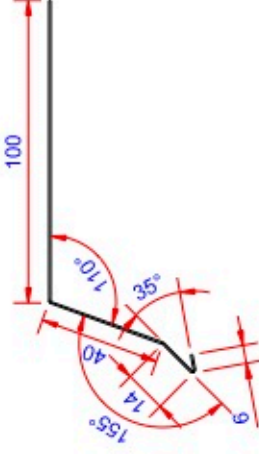

Data:	
Scale:	1:2.5
Material	EN AW-1060-H24
Material thickness	0.6 mm.
Material length	225 mm.
Pcs/pallet	
Pcs/box	

NOTE:

Left right symmetry

Date	17.03.2023
NO	TP02104-GTB