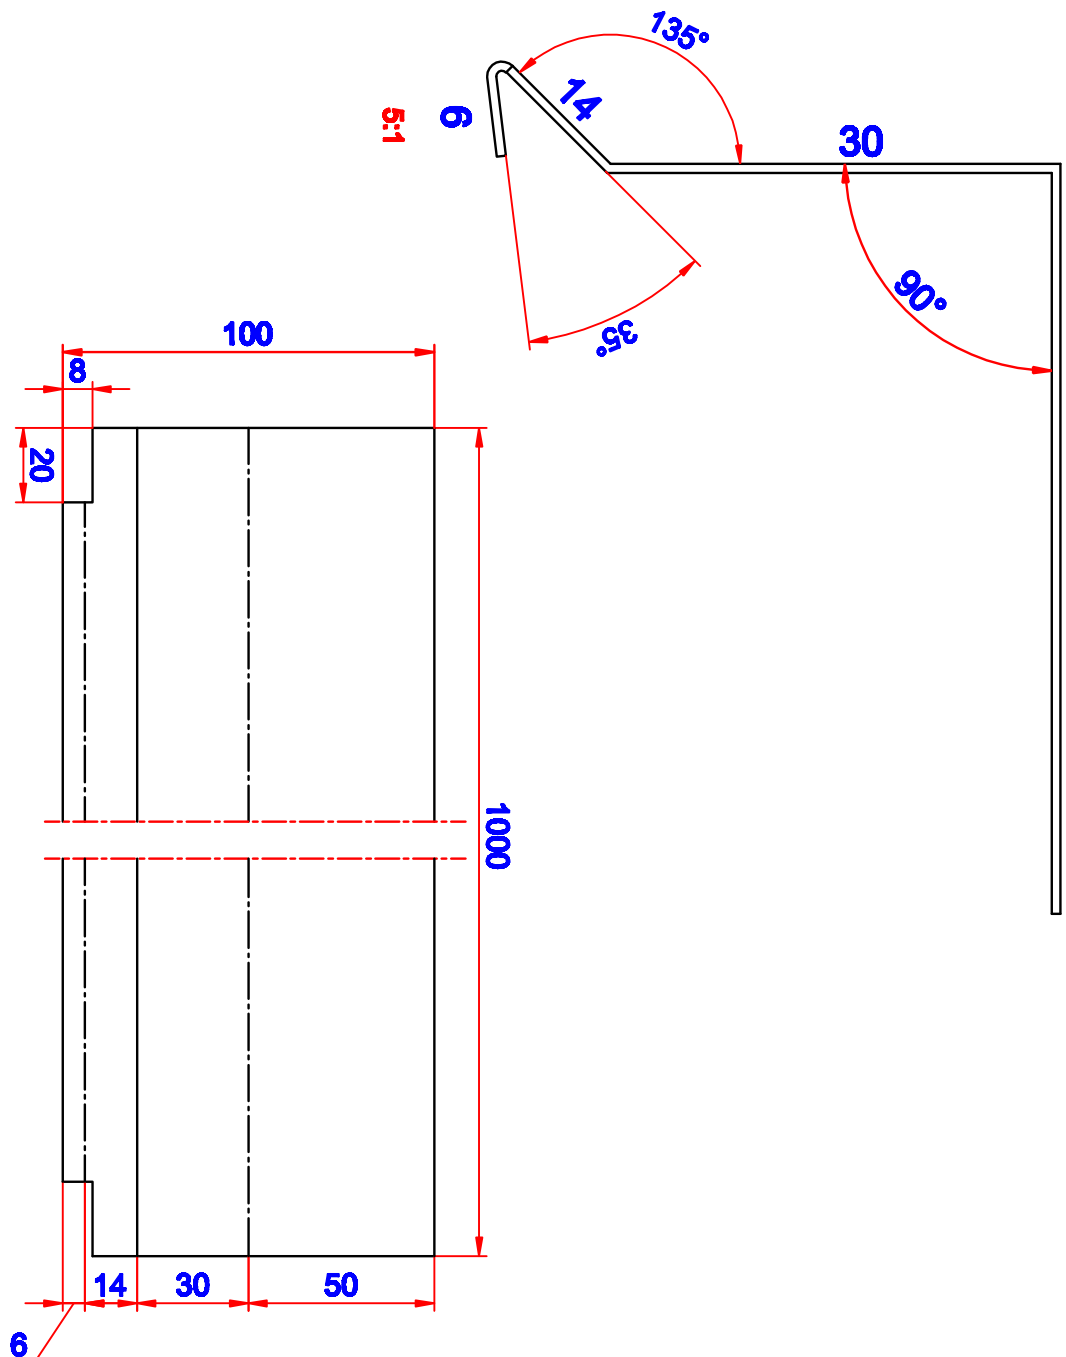

# GT-BUILD

Product:

Skotrendefod

50

Data:

Scale: 5:1

Material 2S/EN AW-1050

Material thickness 0.6 mm.

Material length 1000 mm.

Pcs/pallet 1200

Pcs/box 50

NOTE:

Date 26.01.2018

NO. TP01021-GTB