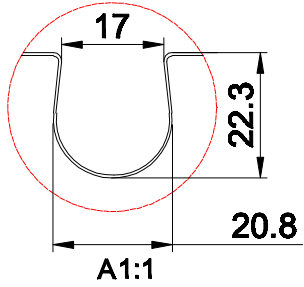

Product:

Floor heating plate $\varnothing 20\text{mm} \times 280\text{mm} \times 1000\text{mm}$

Scale:	1:5
Material	EN AW 1060-H24
Material thickness	0.4mm \pm 10%
Material length	1000mm.
Product width	280mm.