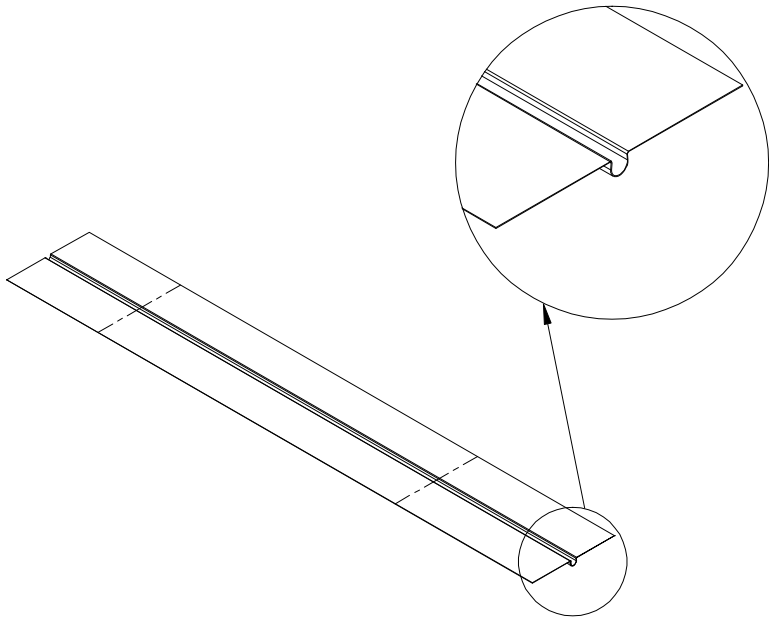

Product:

Floor heating plate $\varnothing 20\text{mm} \times 280\text{mm} \times 1000\text{mm}$

Scale:	1:5
Material	EN AW 1060-H24
Material thickness	0.4mm \pm 10%
Material length	1000mm.
Product width	280mm.