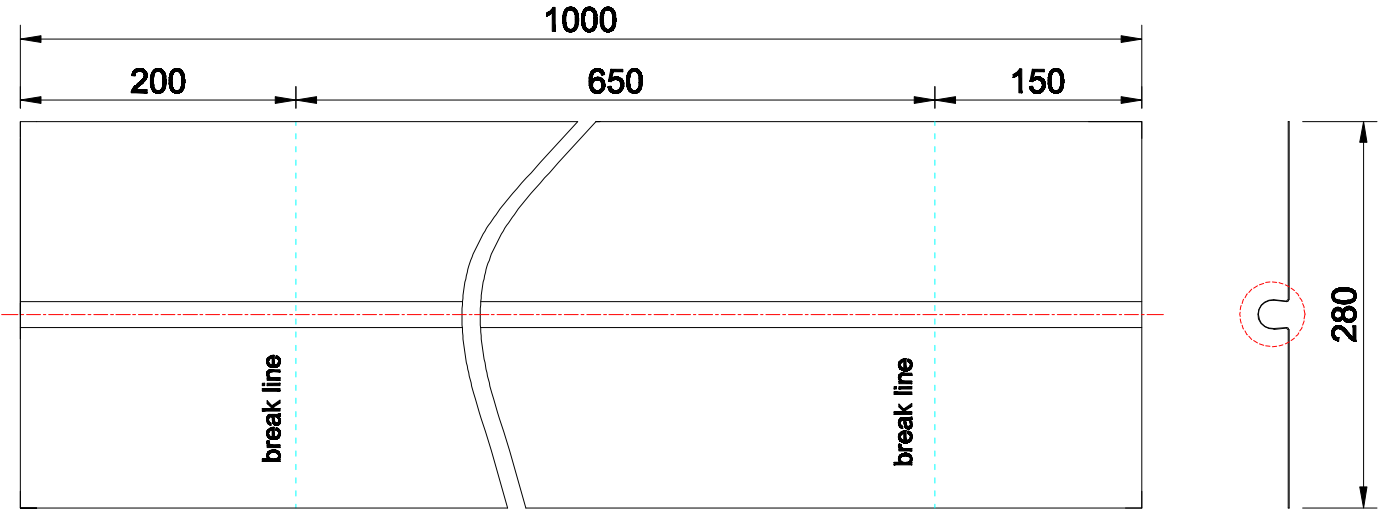

Product:

Floor heating plate $\varnothing 20\text{mm} \times 280\text{mm} \times 1000\text{mm}$

Scale:	1:5
Material	EN AW 1060-H24
Material thickness	0.4mm \pm 10%
Material length	1000mm.
Product width	280mm.