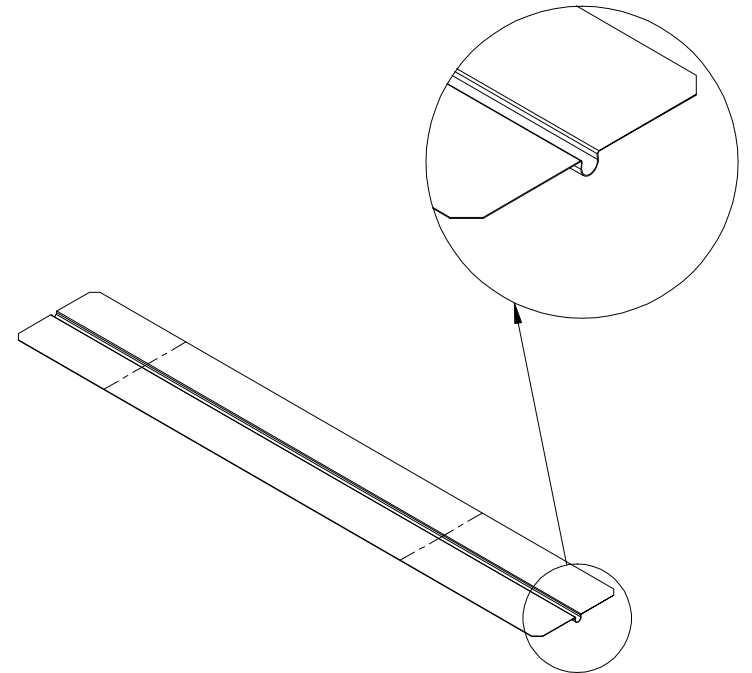

Date	01.03.2019
NO.	GP00111-GTB