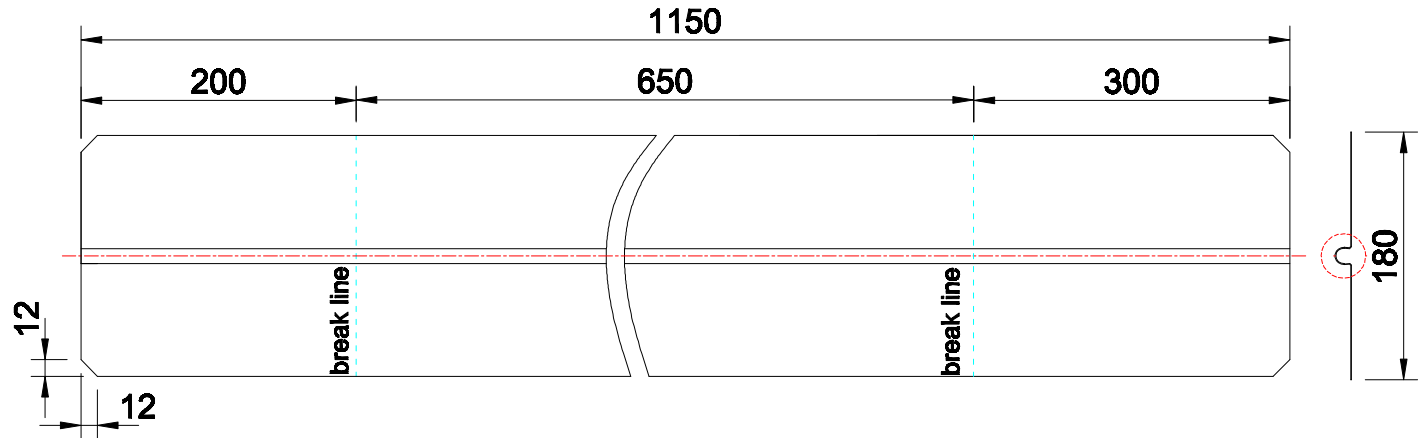

Product:

Floor heating plate $\varnothing 16\text{mm} \times 180\text{mm} \times 1150\text{mm}$

Scale:	1:5
Material	EN AW 1060-H24
Material thickness	0.5mm \pm 10%
Material length	1150mm.
Product width	180 mm.