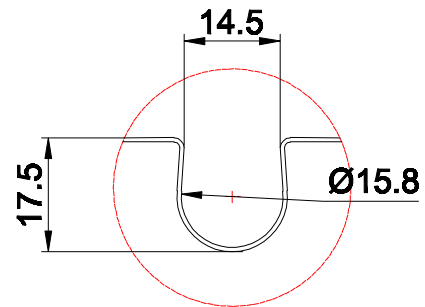

Product:

Floor heating plate $\varnothing 16\text{mm} \times 180\text{mm} \times 1150\text{mm}$

Scale:	1:5
Material	EN AW 1060-H24
Material thickness	0.5mm \pm 10%
Material length	1150mm.
Product width	180 mm.