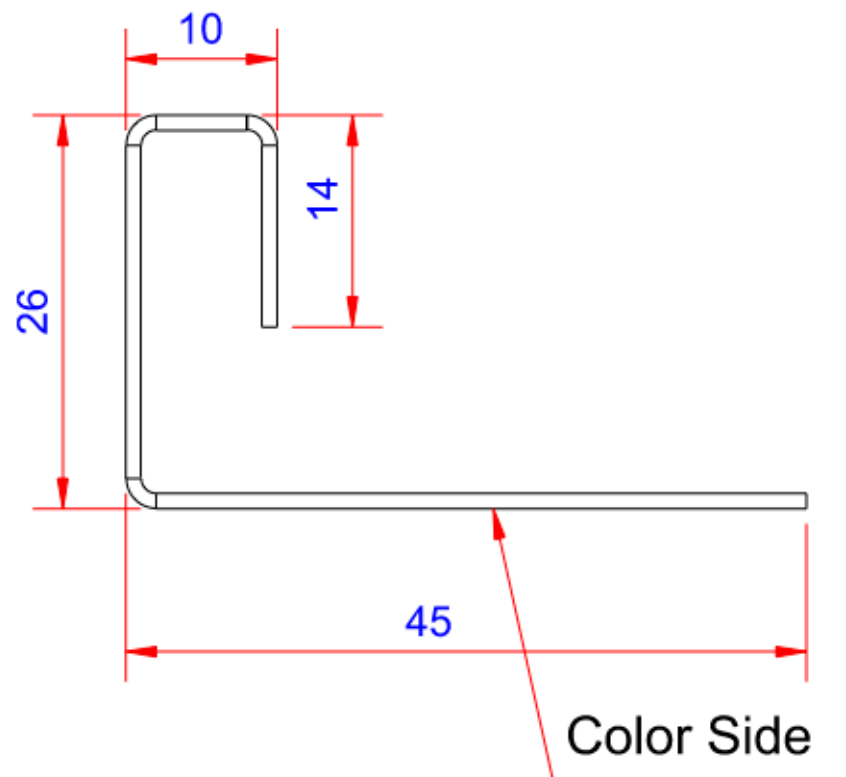

Product:

Endestykke-dobbelt

Data:	
Scale:	2:1
Material	EN AW-1060-H24
Material thickness	1.0mm.
Material length	3000 mm.
Pcs/pallet	
Pcs/box	

Farve:
RAL 7016 Antracitgrå

Date	28.03.2022
NO	FPA0401-GTB