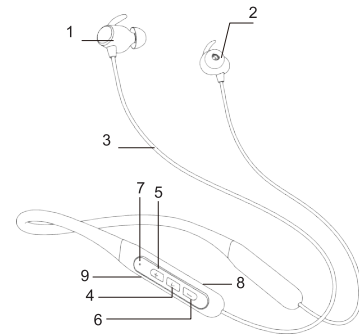

Product description

- | | | |
|-------------------------|---------------------|-----------------------------|
| 1. Premium metal body | 2. Silicone Eartips | 3. Earphone cable |
| 4. Multifunction button | 5. Volume + | 6. Volume - |
| 7. LED indicator | 8. Microphone | 9. USB Type-C Charging port |

Basic operation

- **Power on:** Separate the left and right earbuds magnetically, the blue light will be on for 1s, then red and blue will alternate with a beep.
- **Power off:** Connect the left and right ear magnetic suction, the red light will be on for 1sec and go out, and there will a prompt sound.
- **Pairing mode:** After powering on, the earbuds will automatically enter pairing mode, and the indicator lights red and blue start to blink alternately.
Note: If the device is already connected, then the earbuds will pair automatically.
- **Connect the mobile phone**
After the headset enters the pairing mode, open your phone's BT list, search for CB-Shuffl and connect.
Once the device is paired, you will receive a prompt.