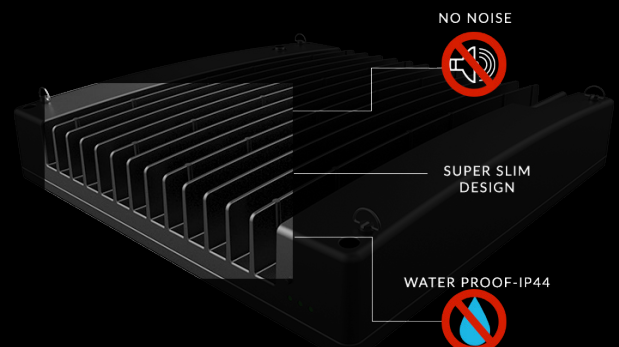

PRISM | EGX7 LED GROW LIGHT

World's SMARTEST Agri-Grow Lighting

- 'The Original' Emerson Effect
- Powerful UV Integration
- Laser Integration (The Newest LLLT)
- Consume Less Energy and Save Costs
- Customize your own 'Recipe Of Light' with App Integration
- The World's First Built In Light Recipe Store

Revolutionary Design

150W=1000W (Photon)

The PRISM | EGX7 Agri-Grow light comes ready with App based, Cloud Controlled Software that enables the user to fully adjust spectrum, intensity and timer controls for all stages of Plant Life – seed to harvest.

Prism is the only stand-alone digital LED SMART grow light that is ready for you to grow well with 'Your Recipes of Light'. Native to the App is a pre-defined EmersonGrow Lighting routine that advances the production pf photosynthesis for food and plant life!

Model No:	EGX7
Length:	400mm*400mm*76mm
Voltage:	100V-277V
Power:	150W
Light Source:	SMD Large Power Chips
P.F:	>0.9
Beam Angle:	120°
Material Science:	AL Shell + Glass Cover
Fan:	No Fan
IP:	IP44
LED Life Time:	>50,000 hrs