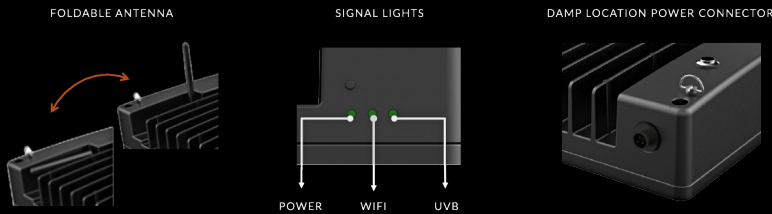

PRISM | EGX7 LED GROW LIGHT

World's SMARTEST Agri-Grow Lighting

- 'The Original' Emerson Effect
- Powerful UV Integration
- Laser Integration (The Newest LLLT)
- Consume Less Energy and Save Costs
- Customize your own 'Recipe Of Light' with App Integration
- The World's First Built In Light Recipe Store

Revolutionary Design

150W=1000W (Photon)

The PRISM | EGX7 Agri-Grow light comes ready with App based, Cloud Controlled Software that enables the user to fully adjust spectrum, intensity and timer controls for all stages of Plant Life – seed to harvest.

Model No:	EGX7
Length:	400mm*400mm*76mm
Voltage:	100V-277V
Power:	150W
Light Source:	SMD Large Power Chips
P.F:	>0.9
Beam Angle:	120°
Material Science:	AL Shell + Glass Cover
Fan:	No Fan
IP:	IP44
LED Life Time:	>50,000 hrs