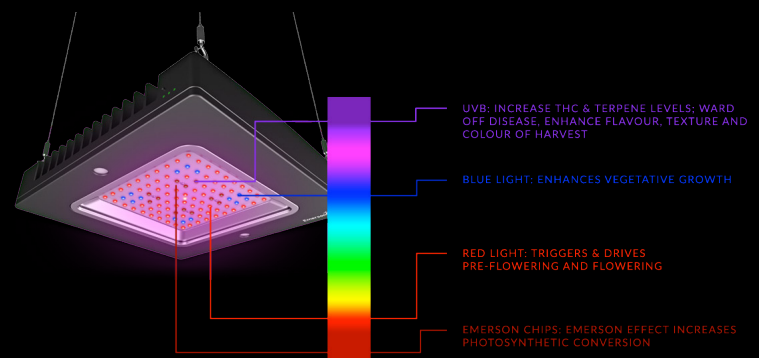

PRISM | EGX7 LED GROW LIGHT

World's SMARTEST Agri-Grow Lighting

- 'The Original' Emerson Effect
- Powerful UV Integration
- Laser Integration (The Newest LLLT)
- Consume Less Energy and Save Costs
- Customize your own 'Recipe Of Light' with App Integration
- The World's First Built In Light Recipe Store

Revolutionary Design

150W=1000W (Photon)

The PRISM | EGX7 Agri-Grow light comes ready with App based, Cloud Controlled Software that enables the user to fully adjust spectrum, intensity and timer controls for all stages of Plant Life – seed to harvest.

Prism is the only stand-alone digital LED SMART grow light that is ready for you to grow well with 'Your Recipes of Light'. Native to the App is a pre-defined EmersonGrow Lighting routine that advances the production pf photosynthesis for food and plant life!

Model No:	EGX7
Length:	400mm*400mm*76mm
Voltage:	100V-277V
Power:	150W
Light Source:	SMD Large Power Chips
P.F:	>0.9
Beam Angle:	120°
Material Science:	AL Shell + Glass Cover
Fan:	No Fan
IP:	IP44
LED Life Time:	>50,000 hrs