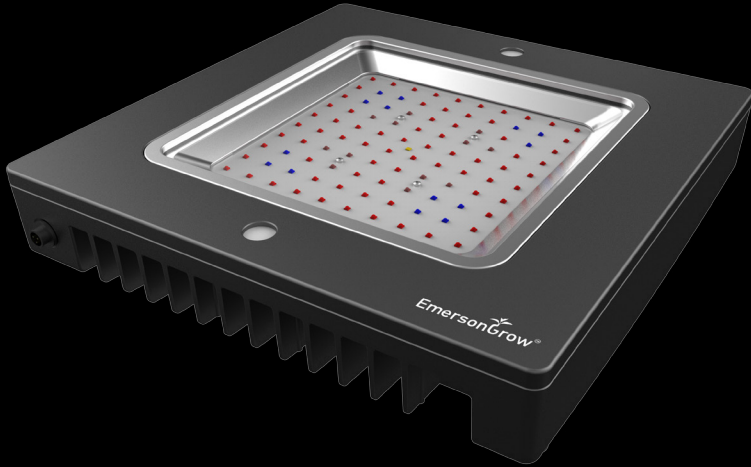

PRISM | EGX7 LED GROW LIGHT

World's SMARTEST Agri-Grow Lighting

- 'The Original' Emerson Effect
- Powerful UV Integration
- Laser Integration (The Newest LLLT)
- Consume Less Energy and Save Costs
- Customize your own 'Recipe Of Light' with App Integration
- The World's First Built In Light Recipe Store

Revolutionary Design

150W=1000W (Photon)

The PRISM | EGX7 Agri-Grow light comes ready with App based, Cloud Controlled Software that enables the user to fully adjust spectrum, intensity and timer controls for all stages of Plant Life – seed to harvest.

Prism is the only stand-alone digital LED SMART grow light that is ready for you to grow well with 'Your Recipes of Light'. Native to the App is a pre-defined EmersonGrow Lighting routine that advances the production pf photosynthesis for food and plant life!

Model No:	EGX7
Length:	400mm*400mm*76mm
Voltage:	100V-277V
Power:	150W
Light Source:	SMD Large Power Chips
P.F:	>0.9
Beam Angle:	120°
Material Science:	AL Shell + Glass Cover
Fan:	No Fan
IP:	IP44
LED Life Time:	>50,000 hrs