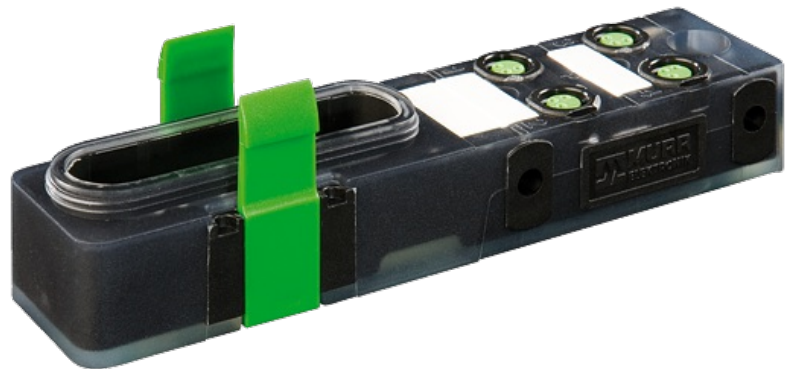

## EXACT8, 4XM8, 3 POLE BASIC HOUSING

Without homerun-cable

4-way, 3-pole  
inline face or side mounting

Plastic housings with good resistance against chemicals and oils. The resistance to aggressive media should be individually tested for your application. Further details on request.

### Illustration

M8-Females 3-pole

for 1 signal per port

Product may differ from Image

### Contact layout

PIN 1	(+)
PIN 3	(-)
PIN 4	(NO)/(S1)
LED display	LED (green): Power / LED (yellow): (S1)

### Technical Data

Operating voltage	24 V DC
Operating current per contact	max. 2 A
Total current	max. 8 A
Protection	IP65/IP67