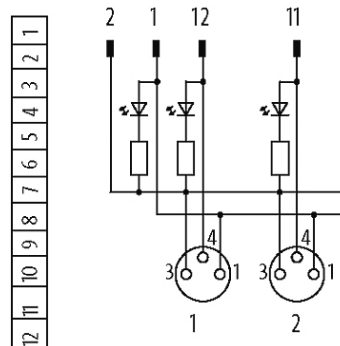

## EXACT8, 4XM8, 3 POLE BASIC HOUSING

Without homerun-cable

4-way, 3-pole  
inline face or side mounting

Plastic housings with good resistance against chemicals and oils. The resistance to aggressive media should be individually tested for your application. Further details on request.

### Illustration

M8-Females 3-pole

for 1 signal per port

Product may differ from Image

### Contact layout

PIN 1	(+)
PIN 3	(-)
PIN 4	(NO)/(S1)
LED display	LED (green): Power / LED (yellow): (S1)

### Technical Data

Operating voltage	24 V DC
Operating current per contact	max. 2 A
Total current	max. 8 A
Protection	IP65/IP67