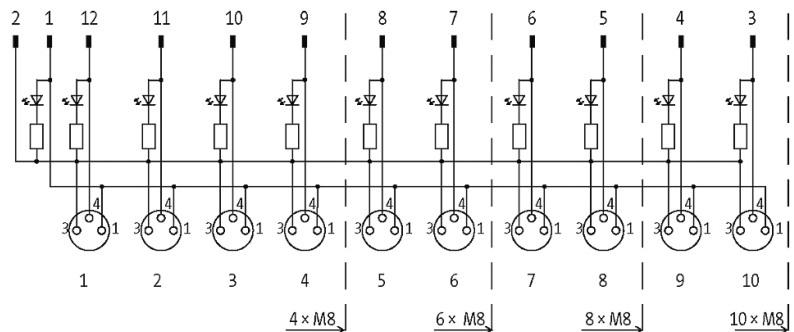

## EXACT8, 4XM8, 3 POLE BASIC HOUSING

Without homerun-cable

4-way, 3-pole  
inline face or side mounting

Plastic housings with good resistance against chemicals and oils. The resistance to aggressive media should be individually tested for your application. Further details on request.

### Illustration

M8-Females 3-pole

for 1 signal per port

Product may differ from Image

### Contact layout

PIN 1	(+)
PIN 3	(-)
PIN 4	(NO)/(S1)
LED display	LED (green): Power / LED (yellow): (S1)

### Technical Data

Operating voltage	24 V DC
Operating current per contact	max. 2 A
Total current	max. 8 A
Protection	IP65/IP67