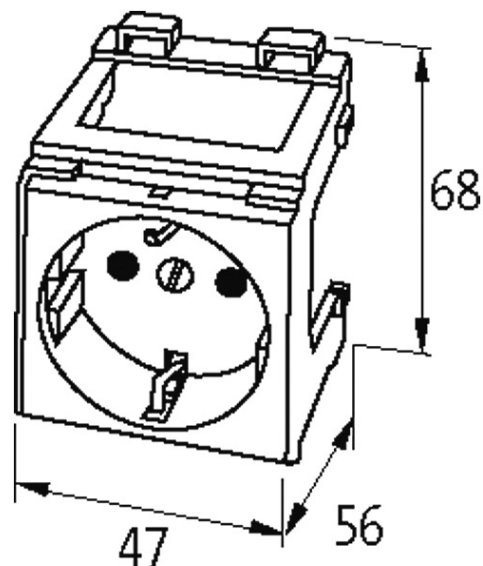

MODLINK MSVD CABINET POWER OUTLETS

NEMA5-15/USA 125V AC / 15 A, screw terminals

USA (NEMA 5-15) white

Screw terminals

Click to shop online @ www.trimantec.com or call 336-767-1379**Illustration**

Product may differ from Image

General data

Dimensions H x W x D

68x47x56 mm

USA

Operating voltage	125 V AC
Operating current	15 A
No. of poles	2 + PE
Connection	Screw terminals: max. 2 × 2.5 mm ² (AWG 14)
Mounting method	DIN-rail mountable (EN 60715)