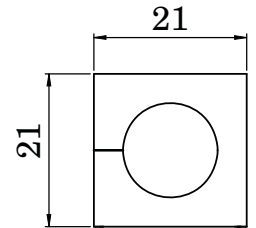

KT

Grommets, small

1

Product Description

Cable grommets KT small are used with the following cable entry frames:

- KEL(-U/-ER) | 6 - 25
- KEL-FG | 26 - 27
- KEL-FL | 44
- KVT Range | 32 - 36

The model range KT small is designed for cable diameters from 2 to 17 mm.

Assembly

When installing the grommet, the smooth side of the grommet faces the middle of the cable entry frame.

Specifications KT gray

Material: Elastomer
 Flame class: UL94-Vo, self-extinguishing
 Temperature: - 40°C to + 90°C (static)
 Properties: Halogen free, silicone free

Product Description

Cable grommets KT small are used with the following cable entry frames:

- KEL(-U/-ER) | 6 - 25
- KEL-FG | 26 - 27
- KEL-FL | 44
- KVT Range | 32 - 36

The model range KT small is designed for cable diameters from 2 to 17 mm.