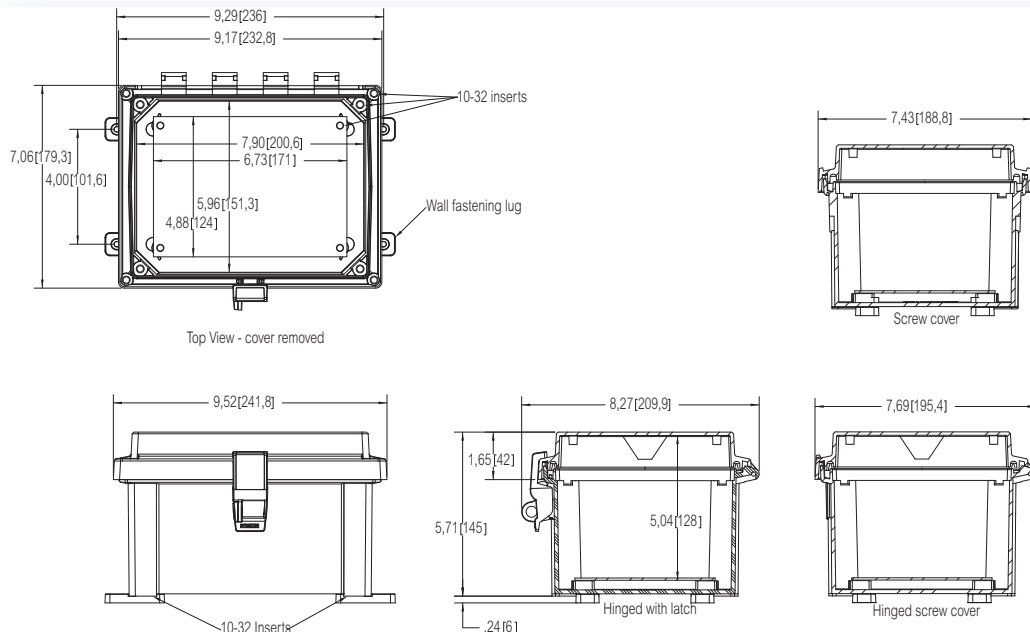

Accessories

Order symbol	Dimensions inch	Dimensions mm	Description
APBP86	6.9 x 4.9	175 x 124	PVC Back Panel
ABP86	6.9 x 4.9	175 x 124	Painted Steel Back Panel
ALBP86	6.9 x 4.9	175 x 124	Aluminum Back Panel
ADFP86	6.2 x 8.1	157 x 205	Dead Front Panel w/ screws
ASPK86			Hinged Panel Kit incl. AL Panel
ASPHK8			Hinged Panel Kit w/o Panel
AMFL6			Mounting Flange Set for 6" Wide Enclosure