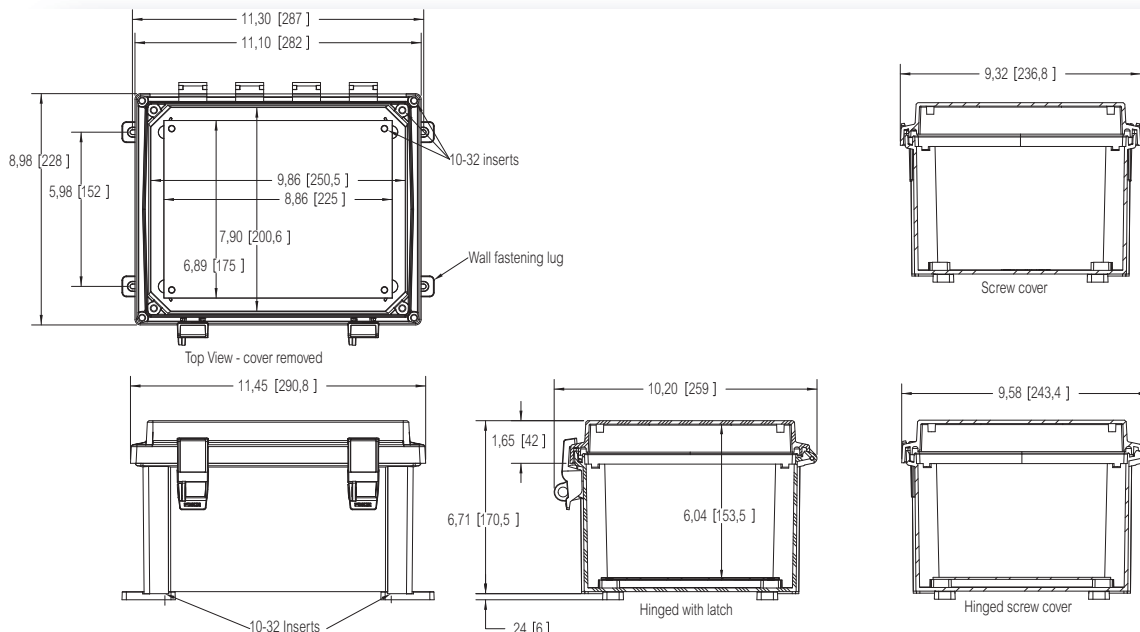

Accessories

Order symbol	Dimensions inch	Dimensions mm	Description
APBP108	8.9 x 6.9	226 x 175	PVC Back Panel
ABP108	8.9 x 6.9	226 x 175	Painted Steel Back Panel
ALBP108	8.9 x 6.9	226 x 175	Aluminum Back Panel
ADFP108	8.2 x 10.1	208 x 256	Dead Front Panel w/ screws
ASPK108			Hinged Panel Kit incl. AL Panel
AMFL8			Mounting Flange Set for 8" Wide Enclosure
ASPHK10			Hinged Panel Kit w/o Panel