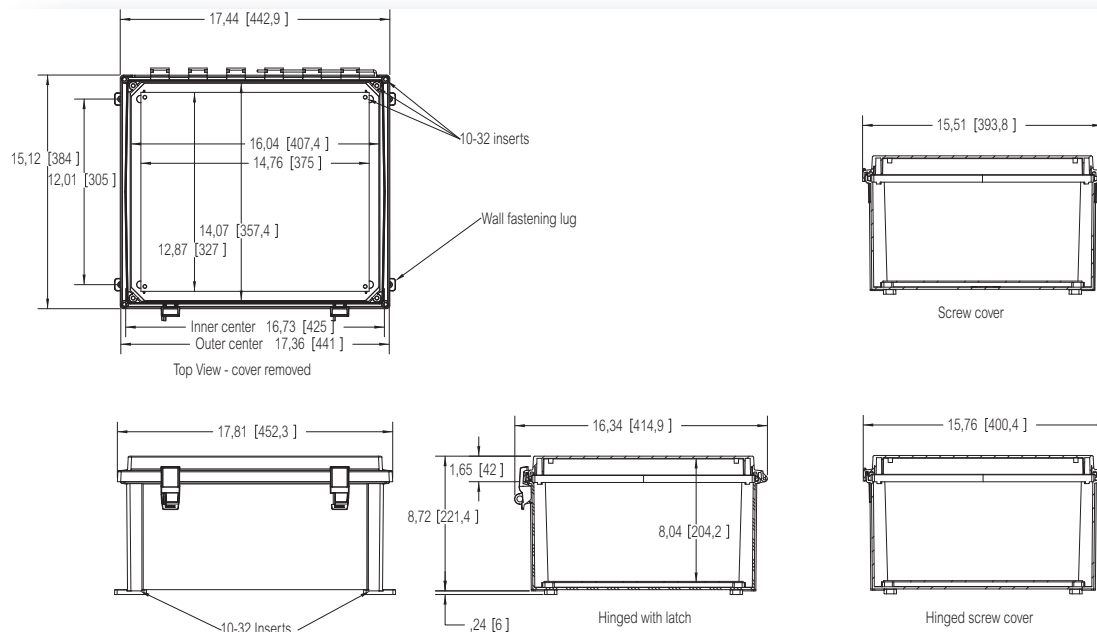

Accessories

Order symbol	Dimensions inch	Dimensions mm	Description
APBP1614	14.8 x 12.9	376 x 328	PVC Back Panel
ABP1614	14.8 x 12.9	376 x 328	Painted Steel Back Panel
ALBP1614	14.8 x 12.9	376 x 328	Aluminum Back Panel
ADFP1614	14.3 x 16.3	362 x 415	Dead Front Panel w/ screws
ASPK1614			Hinged Panel Kit incl. AL Panel
ASPHK16			Hinged Panel Kit w/o Panel
AMFL14			Mounting Flange Set for 14" Wide Enclosure