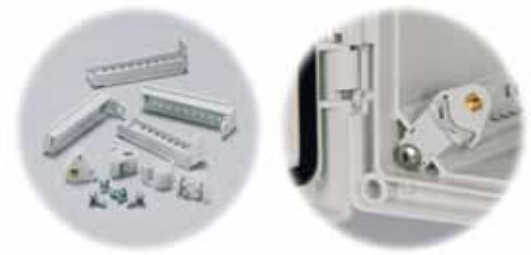

ACCESSORIES

Order symbol   Description

Variable Depth Back Panel Kits

AVBK3	Back Panel Kit - 3" Base
AVBK4	Back Panel Kit - 4" base
AVBK5	Back Panel Kit - 5" Base
AVBK6	Back Panel Kit - 6" Base