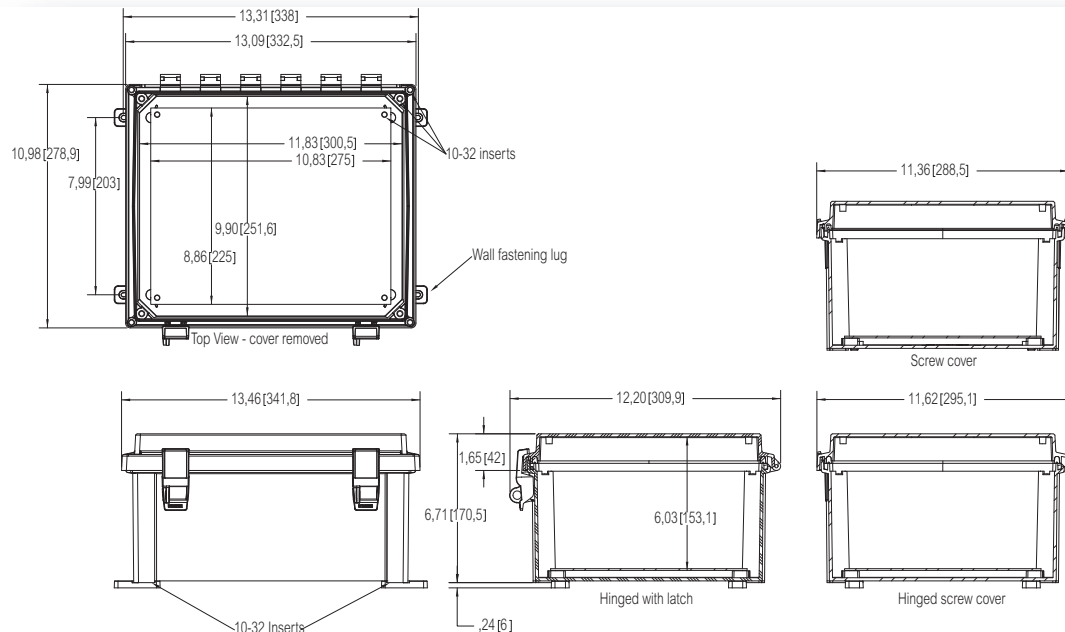

Accessories

Order symbol	Dimensions inch	Dimensions mm	Description
APBP1210	10.8 x 8.9	274 x 226	PVC Back Panel
ABP1210	10.8 x 8.9	274 x 226	Painted Steel Back Panel
ALBP1210	10.8 x 8.9	274 x 226	Aluminum Back Panel
ADFP1210	10.1 x 12.1	257 x 307	Dead Front Panel w/ screws
ASPK1210			Hinged Panel Kit incl. AL Panel
ASPHK12			Hinged Panel Kit w/o Panel
AMFL10			Mounting Flange Set for 10" Wide Enclosure