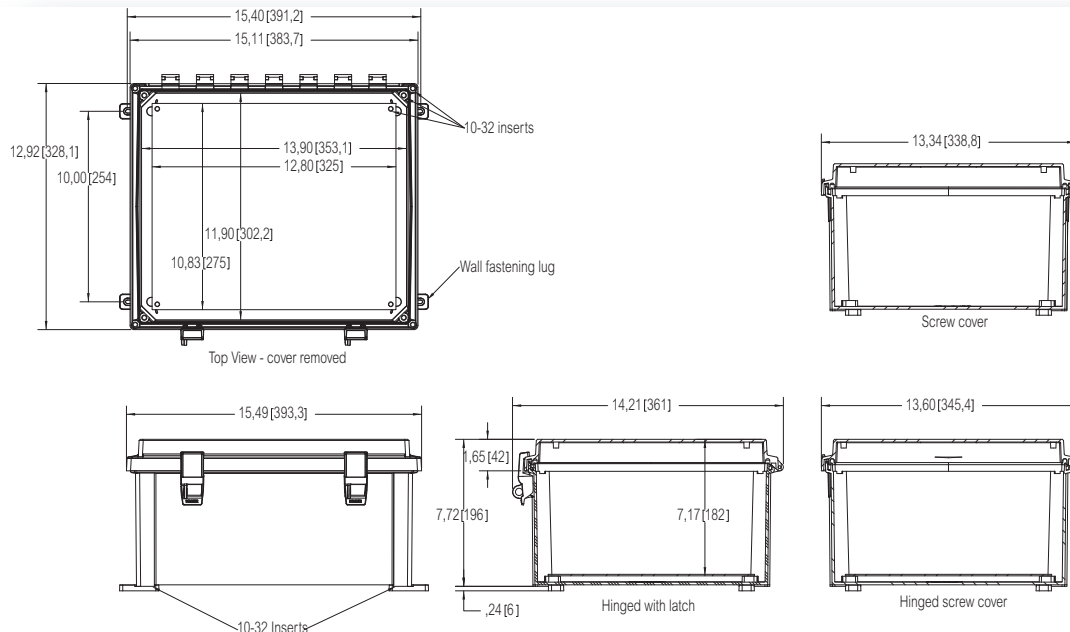

Accessories

Order symbol	Dimensions inch	Dimensions mm	Description
APBP1412	12.8 x 10.8	325 x 274	PVC Back Panel
ABP1412	12.8 x 10.8	325 x 274	Painted Steel Back Panel
ALBP1412	12.8 x 10.8	325 x 274	Aluminum Back Panel
ADFP1412	12.1 x 14.1	308 x 357	Dead Front Panel w/ screws
ASPK1412			Hinged Panel Kit incl. AL Panel
ASPHK14			Hinged Panel Kit w/o Panel
AMFL12			Mounting Flange Set for 12" Wide Enclosure