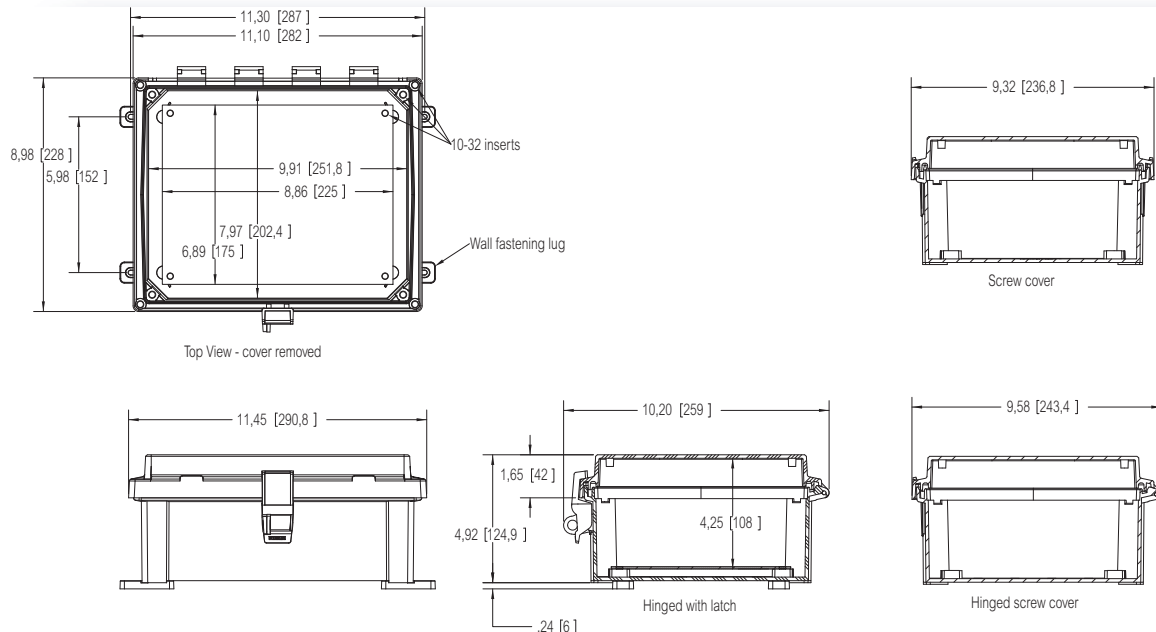

Accessories

Order symbol	Dimensions inch	Dimensions mm	Description
APBP108	8.9 x 6.9	226 x 175	PVC Back Panel
ABP108	8.9 x 6.9	226 x 175	Painted Steel Back Panel
ALBP108	8.9 x 6.9	226 x 175	Aluminum Back Panel
ADFP108	8.2 x 10.1	208 x 256	Dead Front Panel w/ screws
ASPK108			Hinged Panel Kit incl. AL Panel
ASPHK10			Hinged Panel Kit w/o Panel
AMFL8			Mounting Flange Set for 8" Wide Enclosure