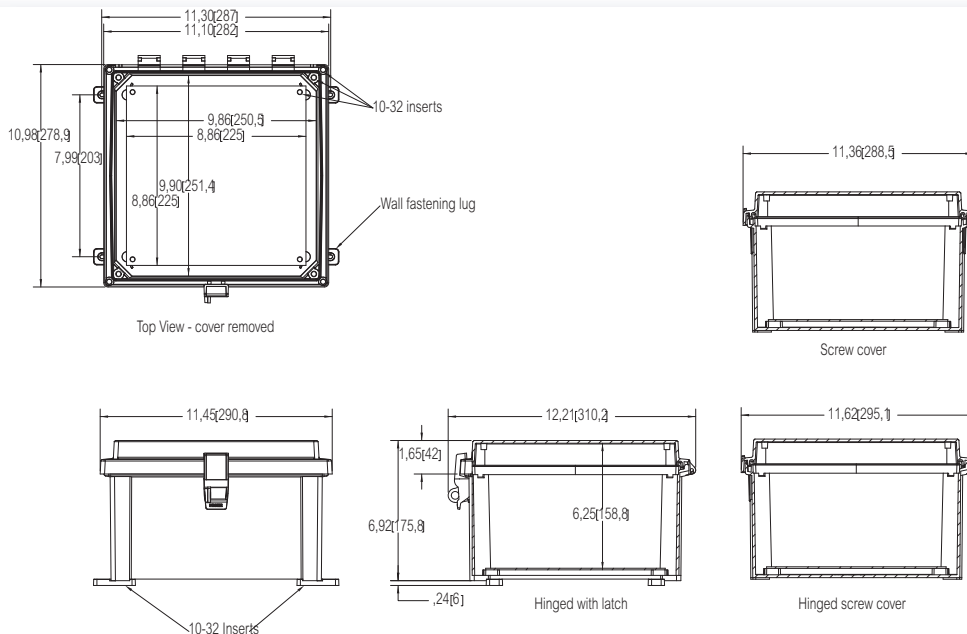

Accessories

Order symbol	Dimensions inch	Dimensions mm	Description
APBP1010	8.9 x 8.9	226 x 226	PVC Back Panel
ABP1010	8.9 x 8.9	226 x 226	Painted Steel Back Panel
ALBP1010	8.9 x 8.9	226 x 226	Aluminum Back Panel
ADFP1010	10.1 x 10.1	256 x 256	Dead Front Panel w/ screws
ASPK1010			Hinged Panel Kit incl. AL Panel
ASPHK10			Hinged Panel Kit w/o Panel
AMFL10			Mounting Flange Set for 10" Wide Enclosure