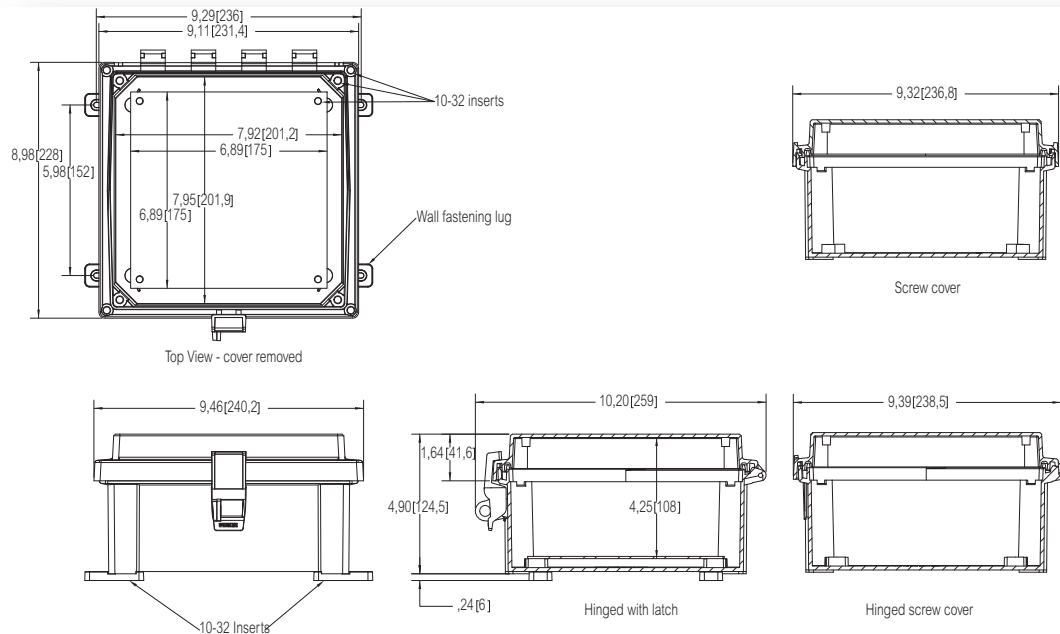

Accessories

Order symbol	Dimensions inch	Dimensions mm	Description
APBP88	6.9 x 6.9	175 x 175	PVC Back Panel
ABP88	6.9 x 6.9	175 x 175	Painted Steel Back Panel
ALBP88	6.9 x 6.9	175 x 175	Aluminum Back Panel
ADFP88	6.9 x 6.9	175 x 175	Dead Front Panel w/ screws
ASPK88			Hinged Panel Kit incl. AL Panel
ASPHK8			Hinged Panel Kit w/o Panel
AMFL8			Mounting Flange Set for 8" Wide Enclosure