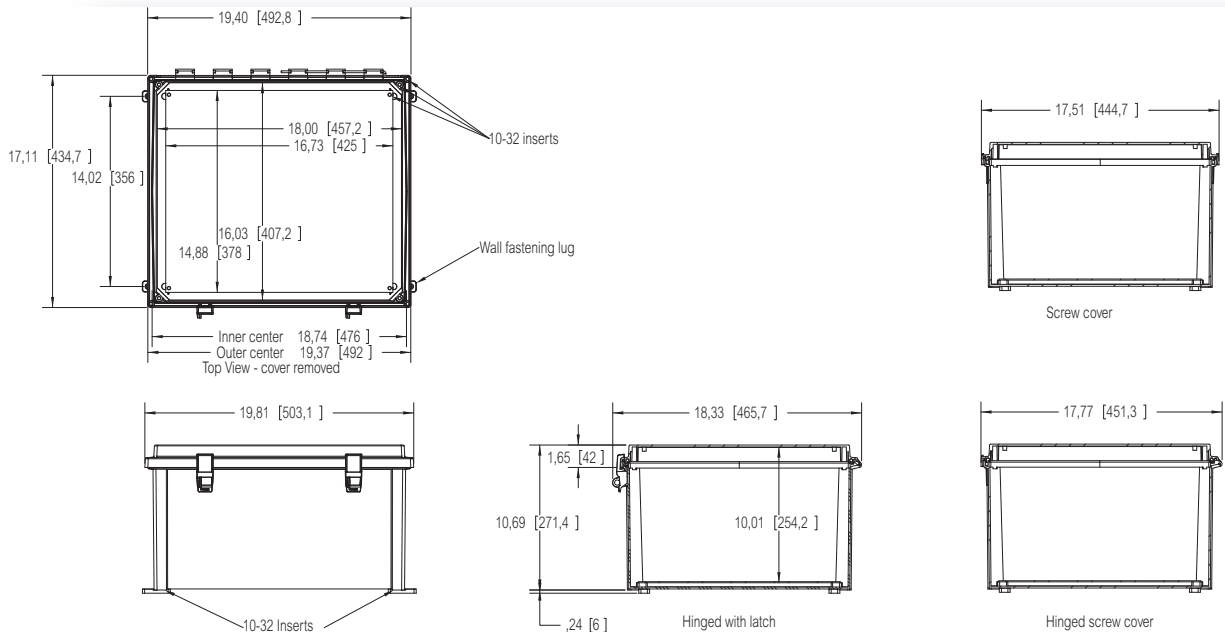

Accessories

Order symbol	Dimensions inch	Dimensions mm	Description
APBP1816	16.7 x 14.9	424 x 378	PVC Back Panel
ABP1816	16.7 x 14.9	424 x 378	Painted Steel Back Panel
ALBP1816	16.7 x 14.9	424 x 378	Aluminum Back Panel
ADFP1816	16.2 x 18.3	412 x 465	Dead Front Panel w/ screws
APSPK1816 Plastic			Hinged Panel Kit incl. AL Panel
ASPK1816			Hinged Panel Kit incl. AL Panel
AMFL16			Mounting Flange Set for 16" Wide Enclosure