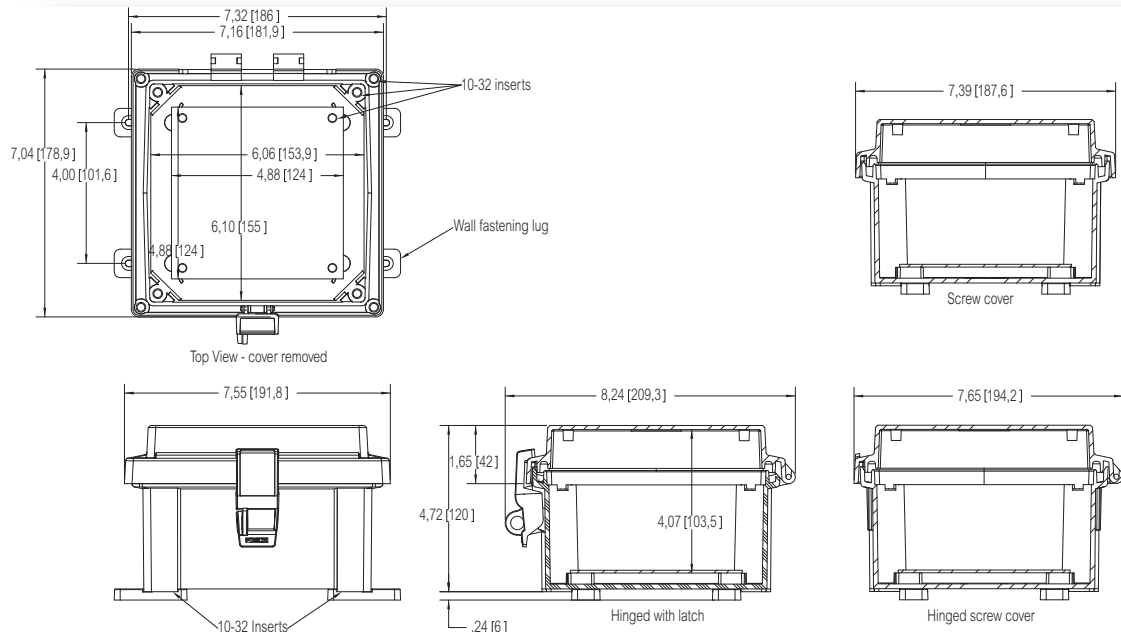

Accessories

Order symbol	Dimensions inch	Dimensions mm	Description
APBP66	4.9 x 4.9	124 x 124	PVC Back Panel
ABP66	4.9 x 4.9	124 x 124	Painted Steel Back Panel
ALBP66	4.9 x 4.9	124 x 124	Aluminum Back Panel
ADFP66	6.1 x 6.2	155 x 157	Dead Front Panel w/ screws
ASPK66			Hinged Panel Kit incl. AL Panel
ASPHK6			Hinged Panel Kit w/o Panel
AMFL6			Mounting Flange Set for 6" Wide Enclosure